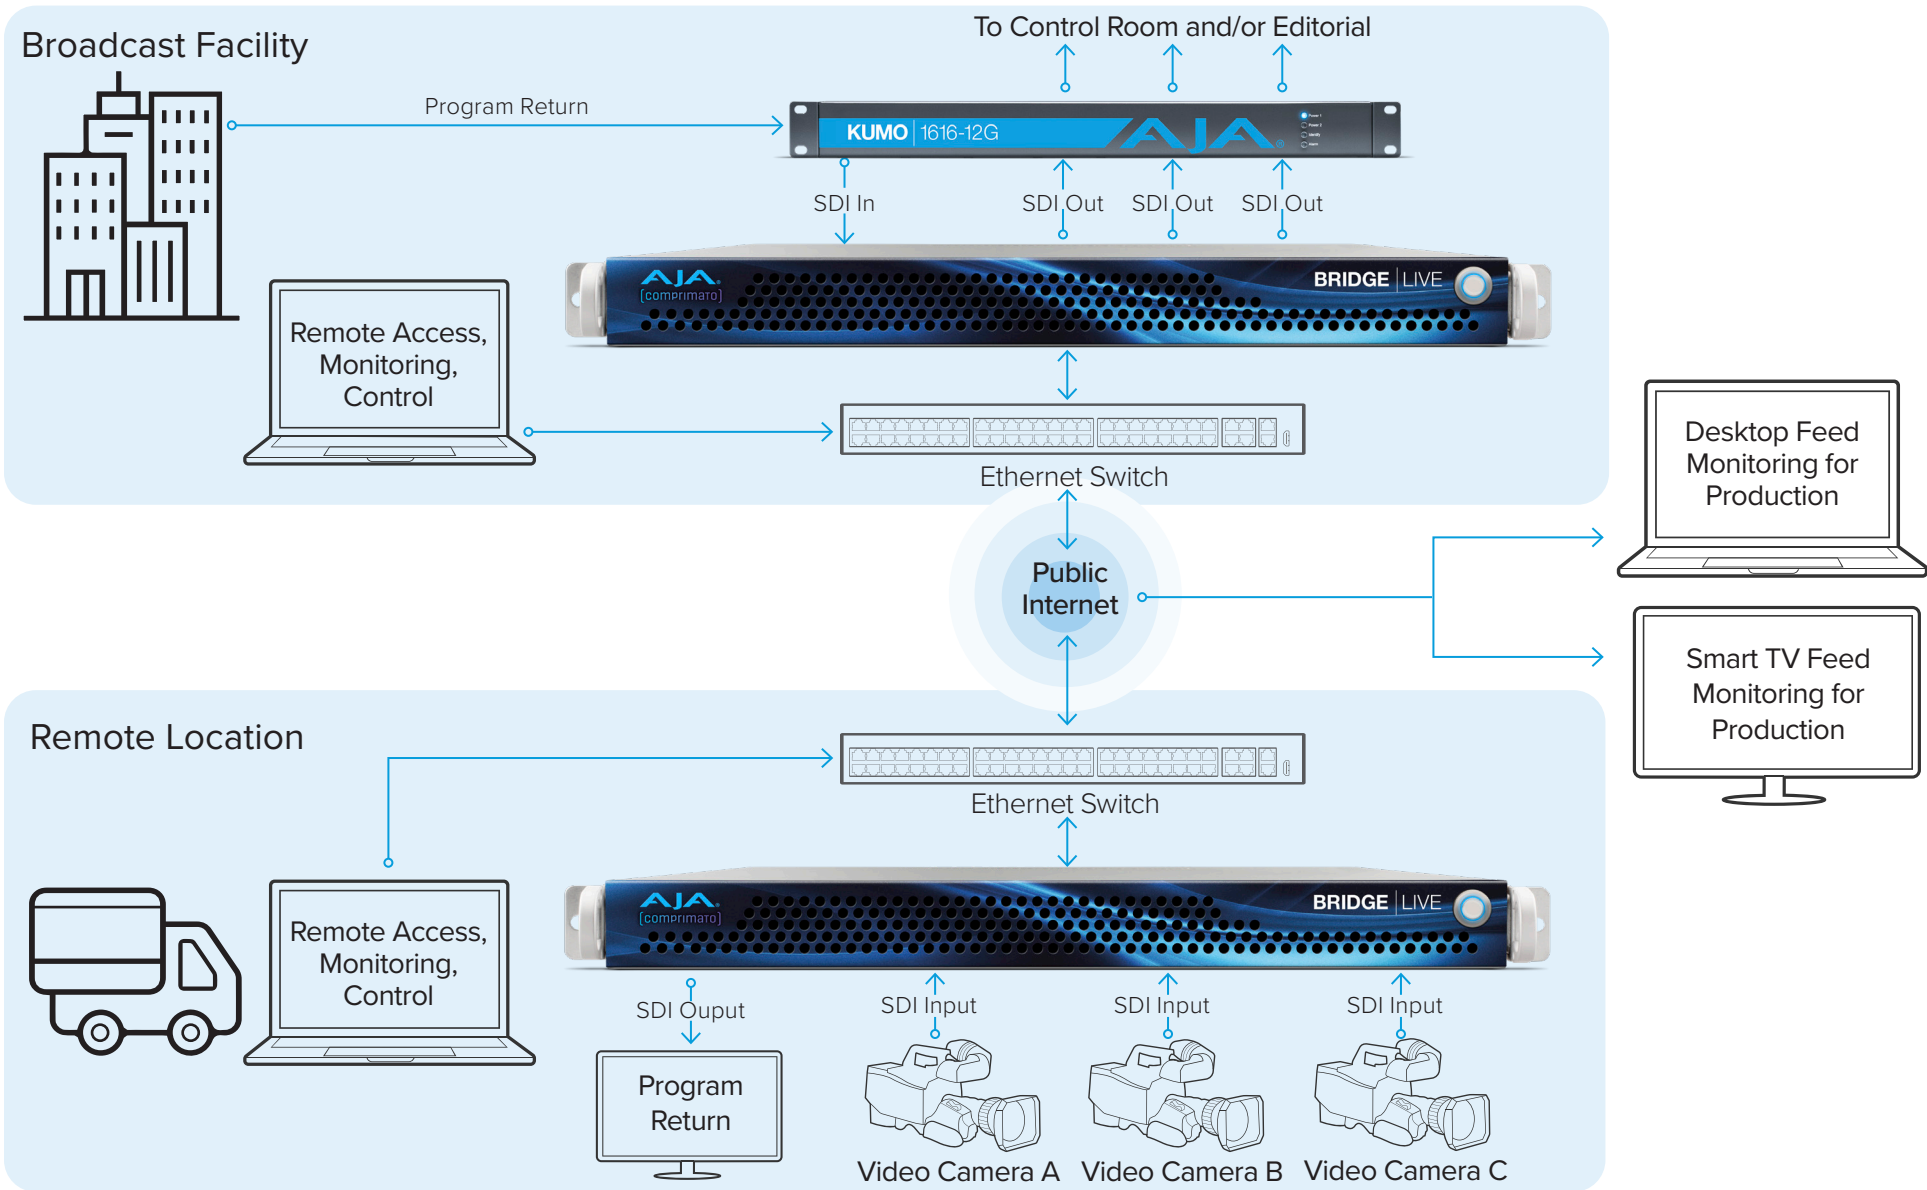

BRIDGE | LIVE

Remote Video Transport and Contribution

Receive up to Three HD Remote SDI Sources at Broadcast Facility Using Public Internet and Return one Program Feed to Remote Location