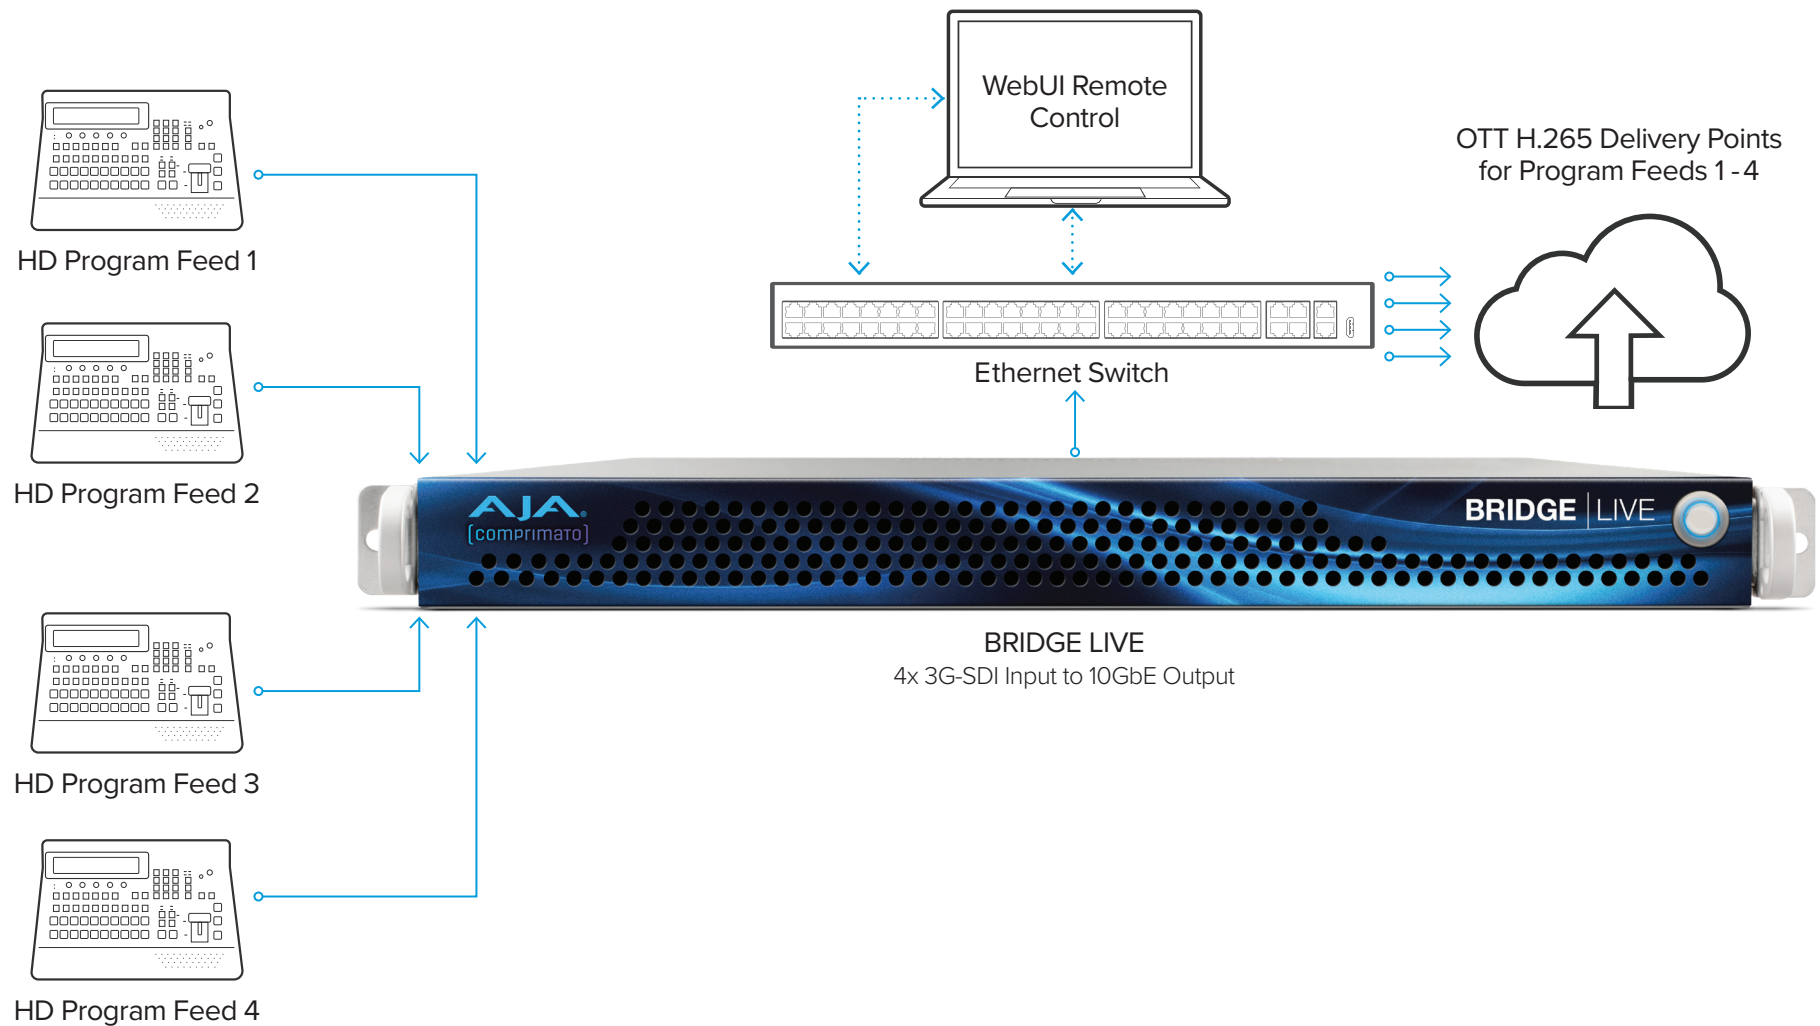

BRIDGE | LIVE

Encoding for Content Distribution

ABR Ladder Profiles of H.265 for Hand Off for OTT Packaging