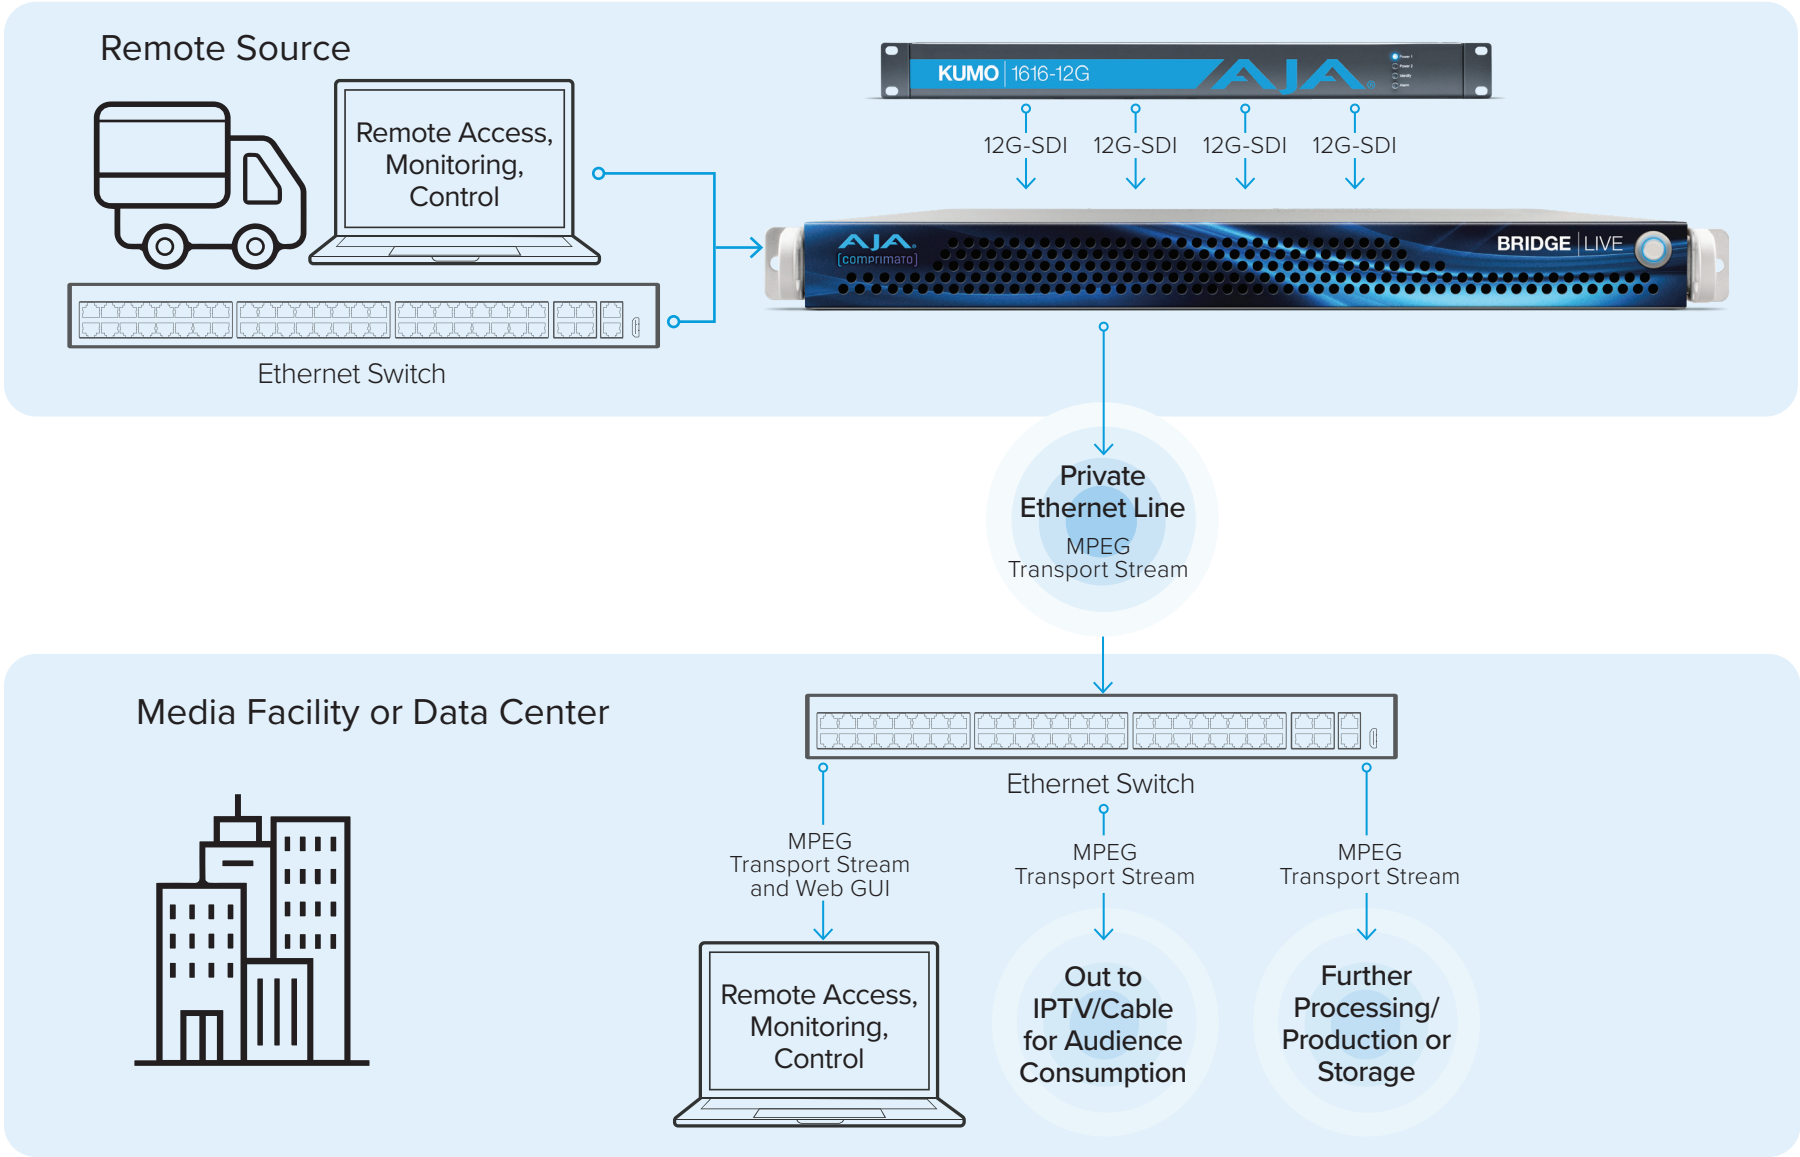

BRIDGE | LIVE

Live Production Encoding for Telco, IPTV and Cable