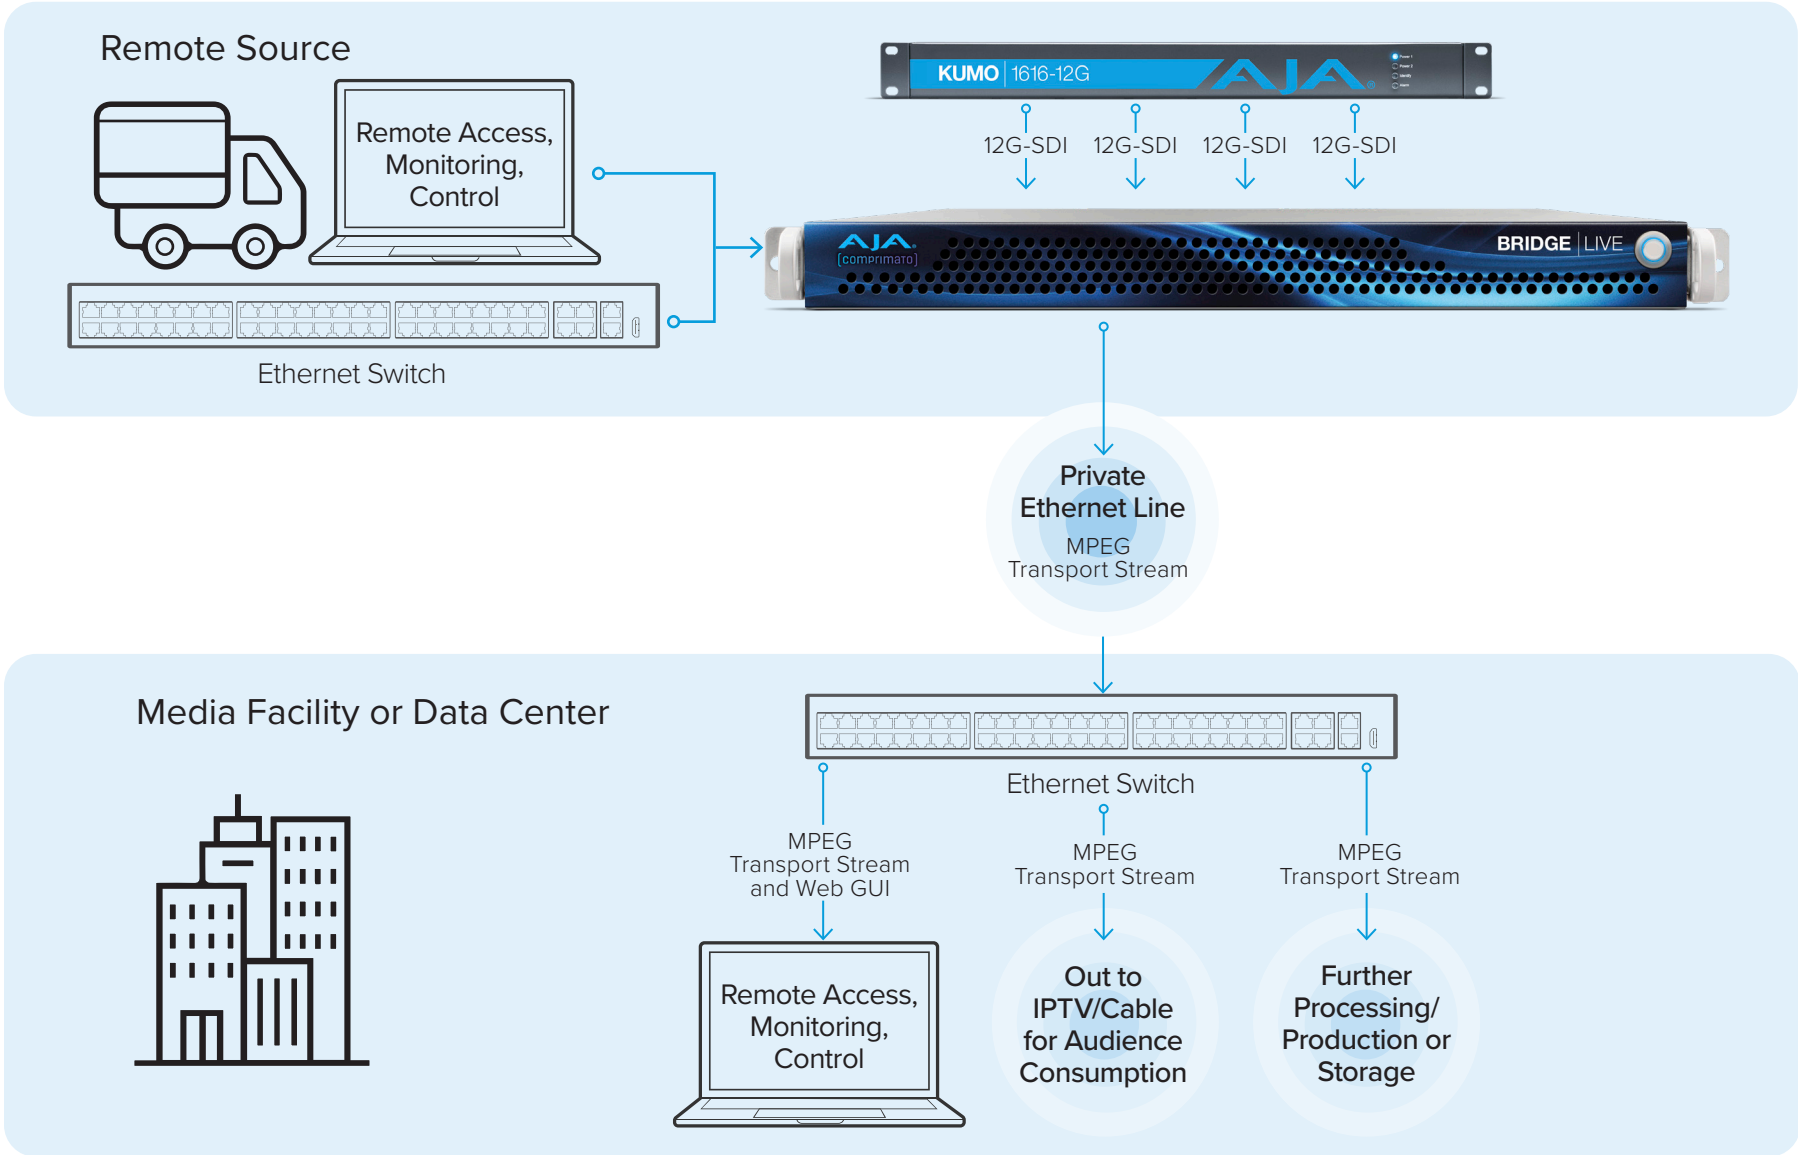

BRIDGE | LIVE

Live Production Encoding for Telco, IPTV and Cable