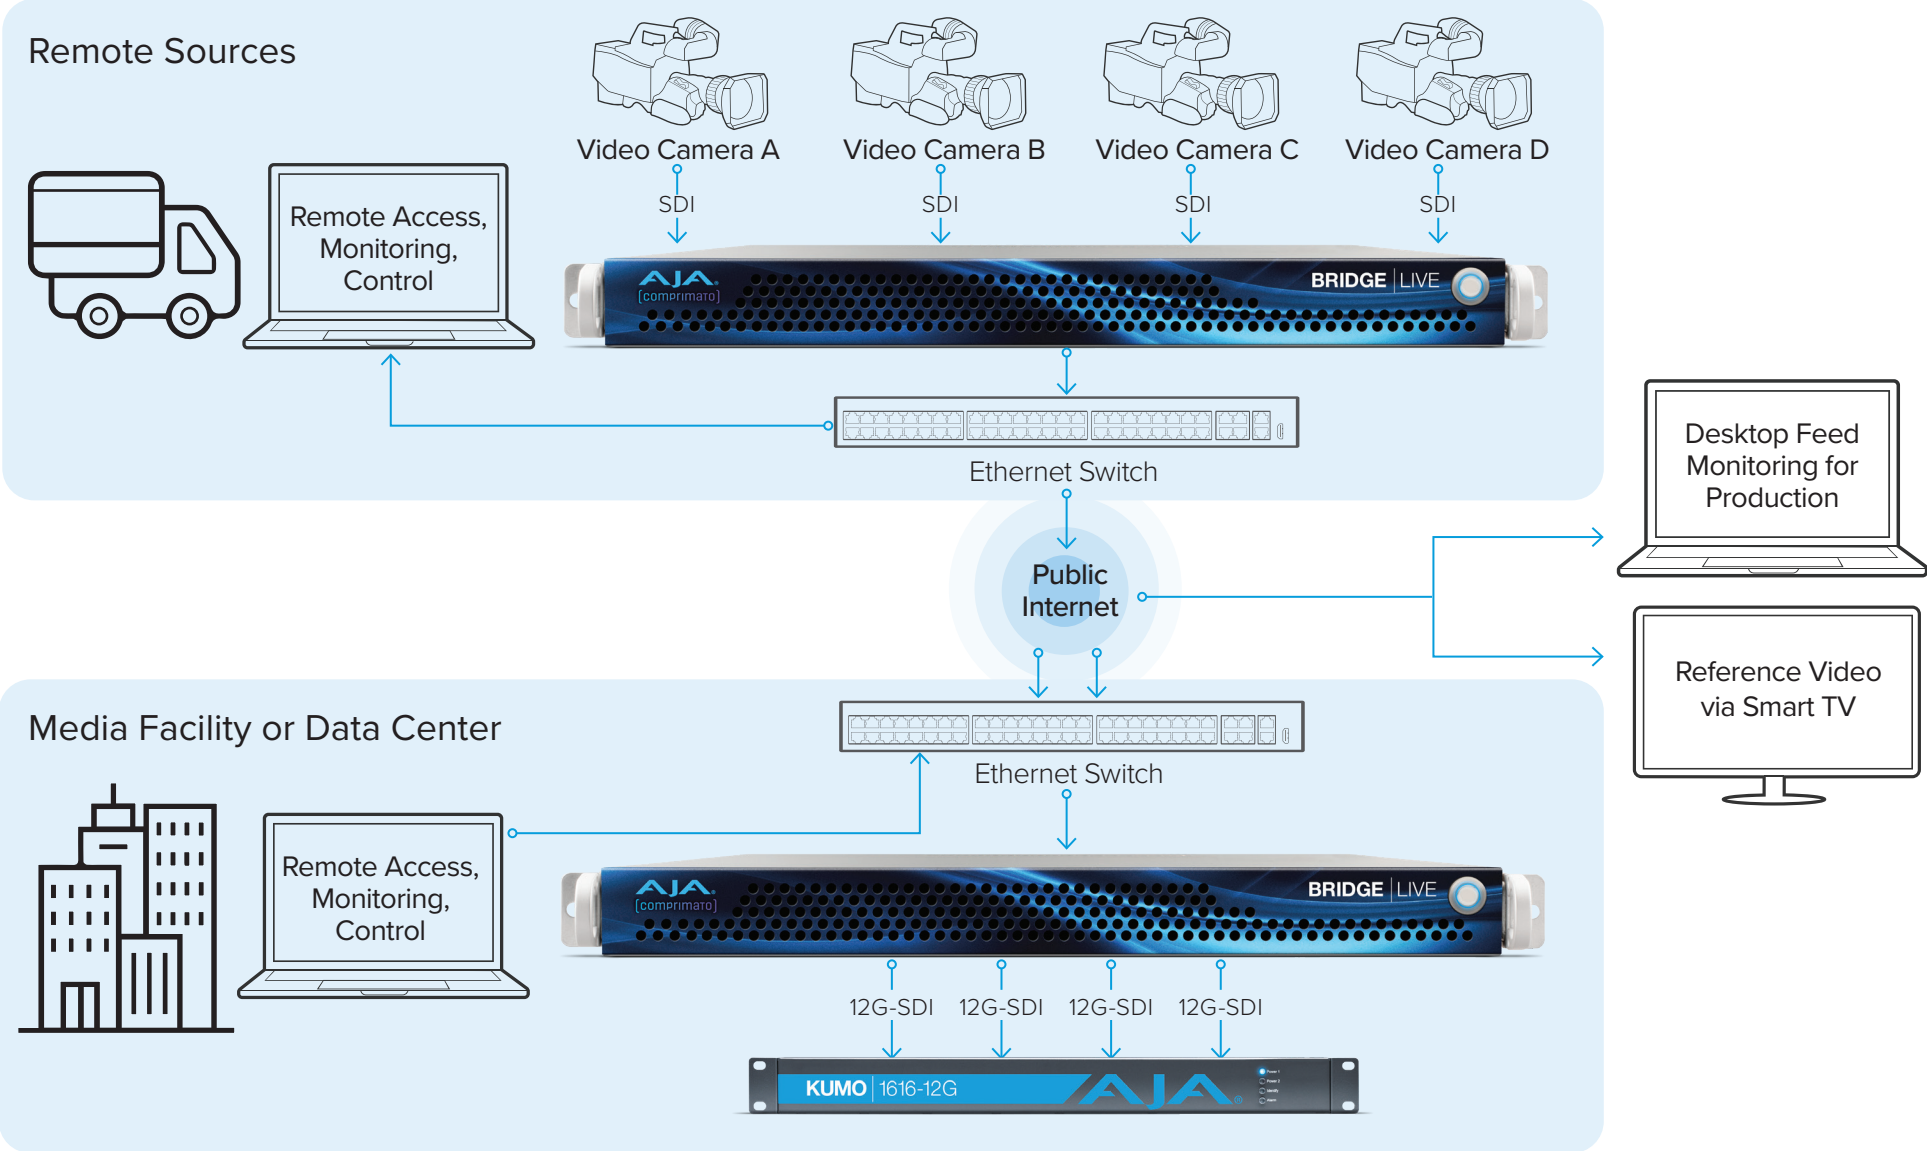

# BRIDGE | LIVE

## Remote Video Transport and Contribution

Receive up to Four HD Remote SDI Sources at Broadcast Facility or Data-Center using Public Internet