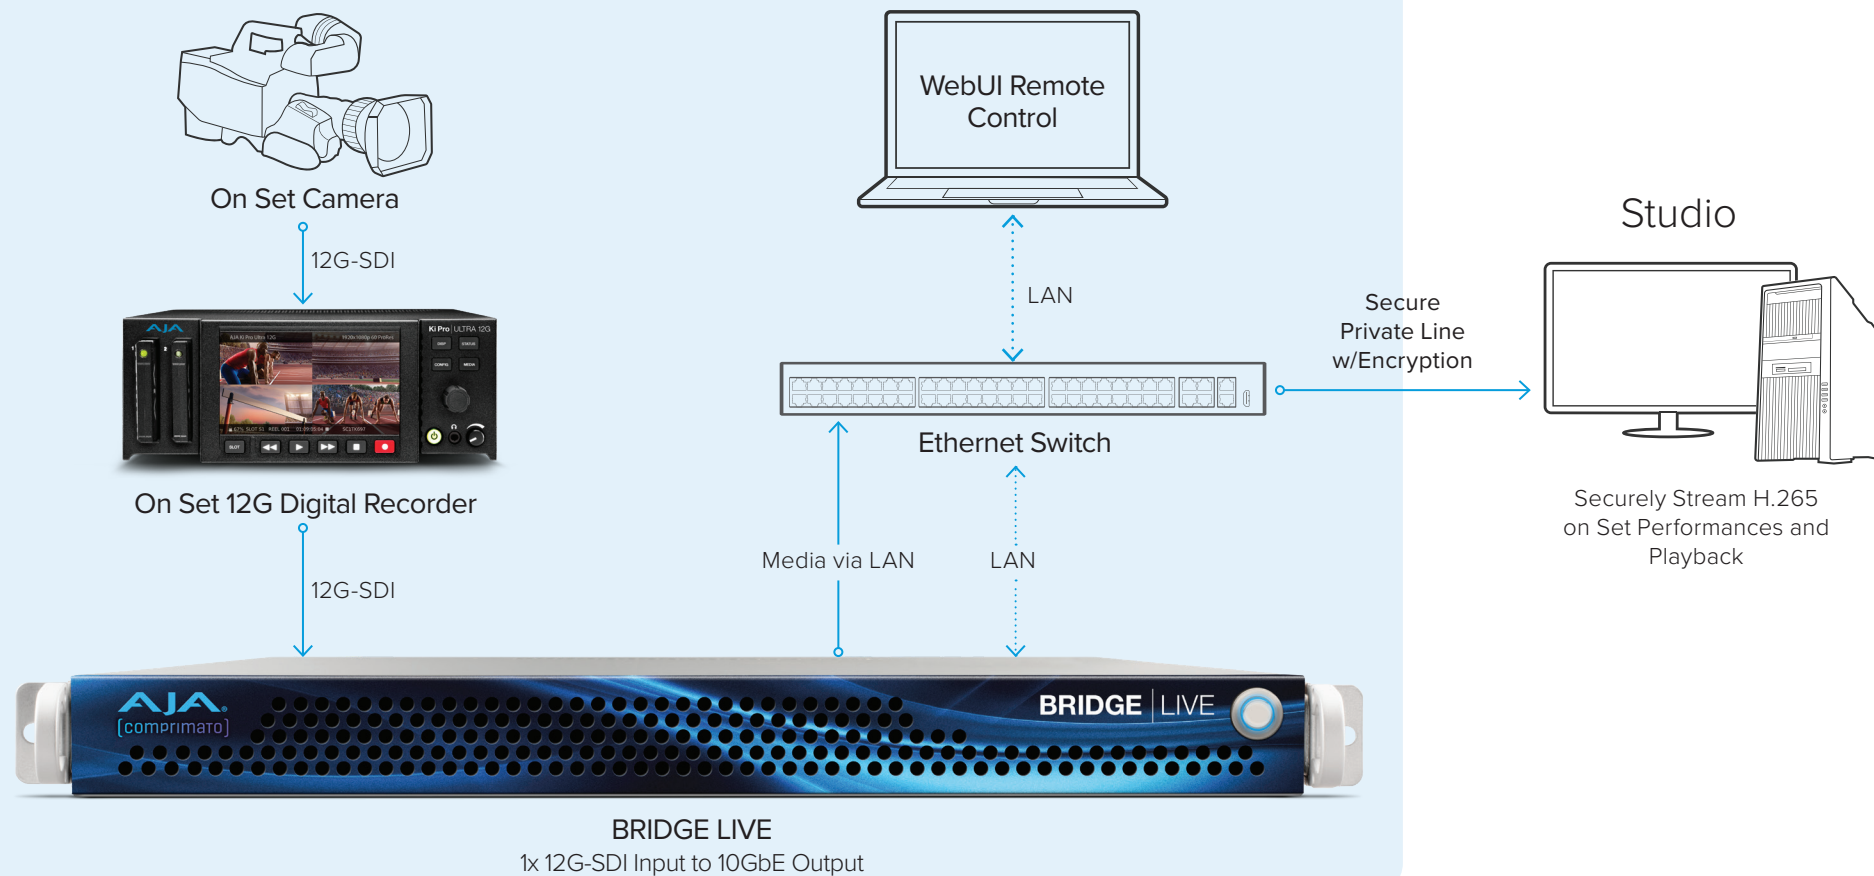

# BRIDGE | LIVE

## On Set Video Village

Encoding for Remote Production UltraHD to H.265