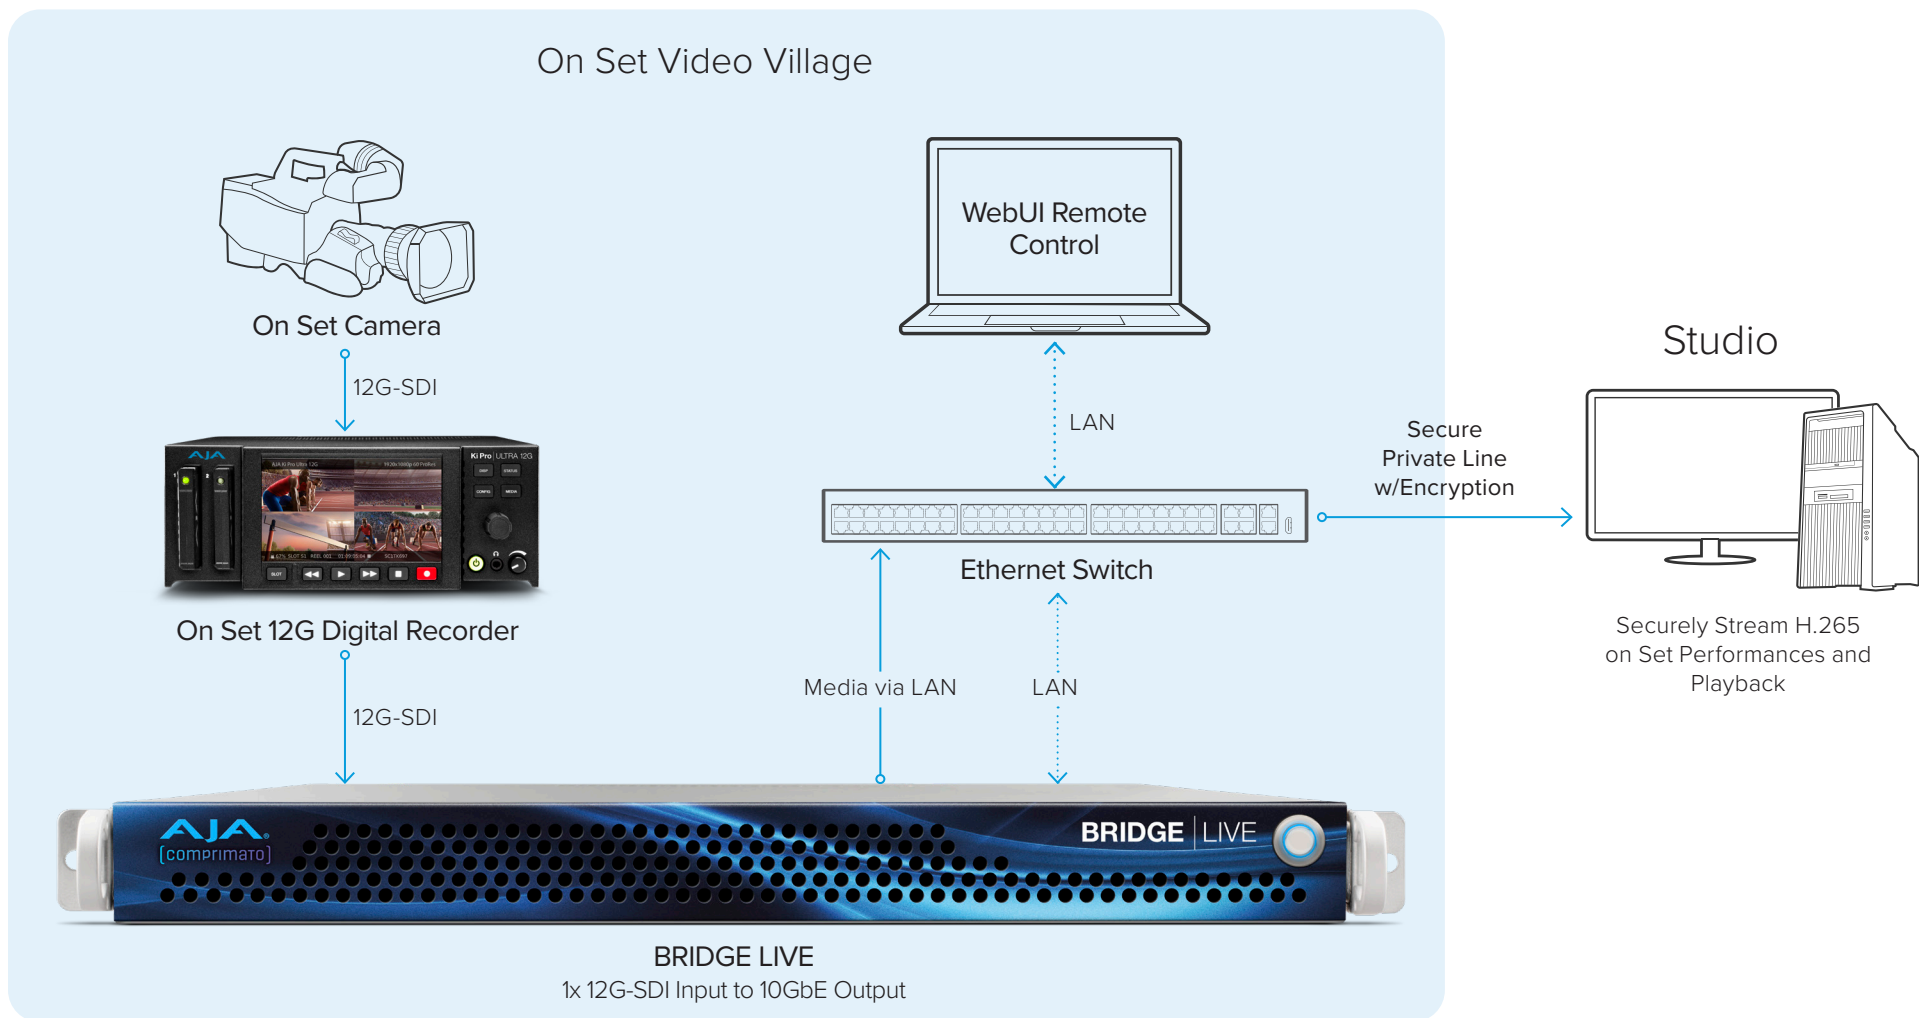

BRIDGE | LIVE

Encoding for Remote Production UltraHD to H.265