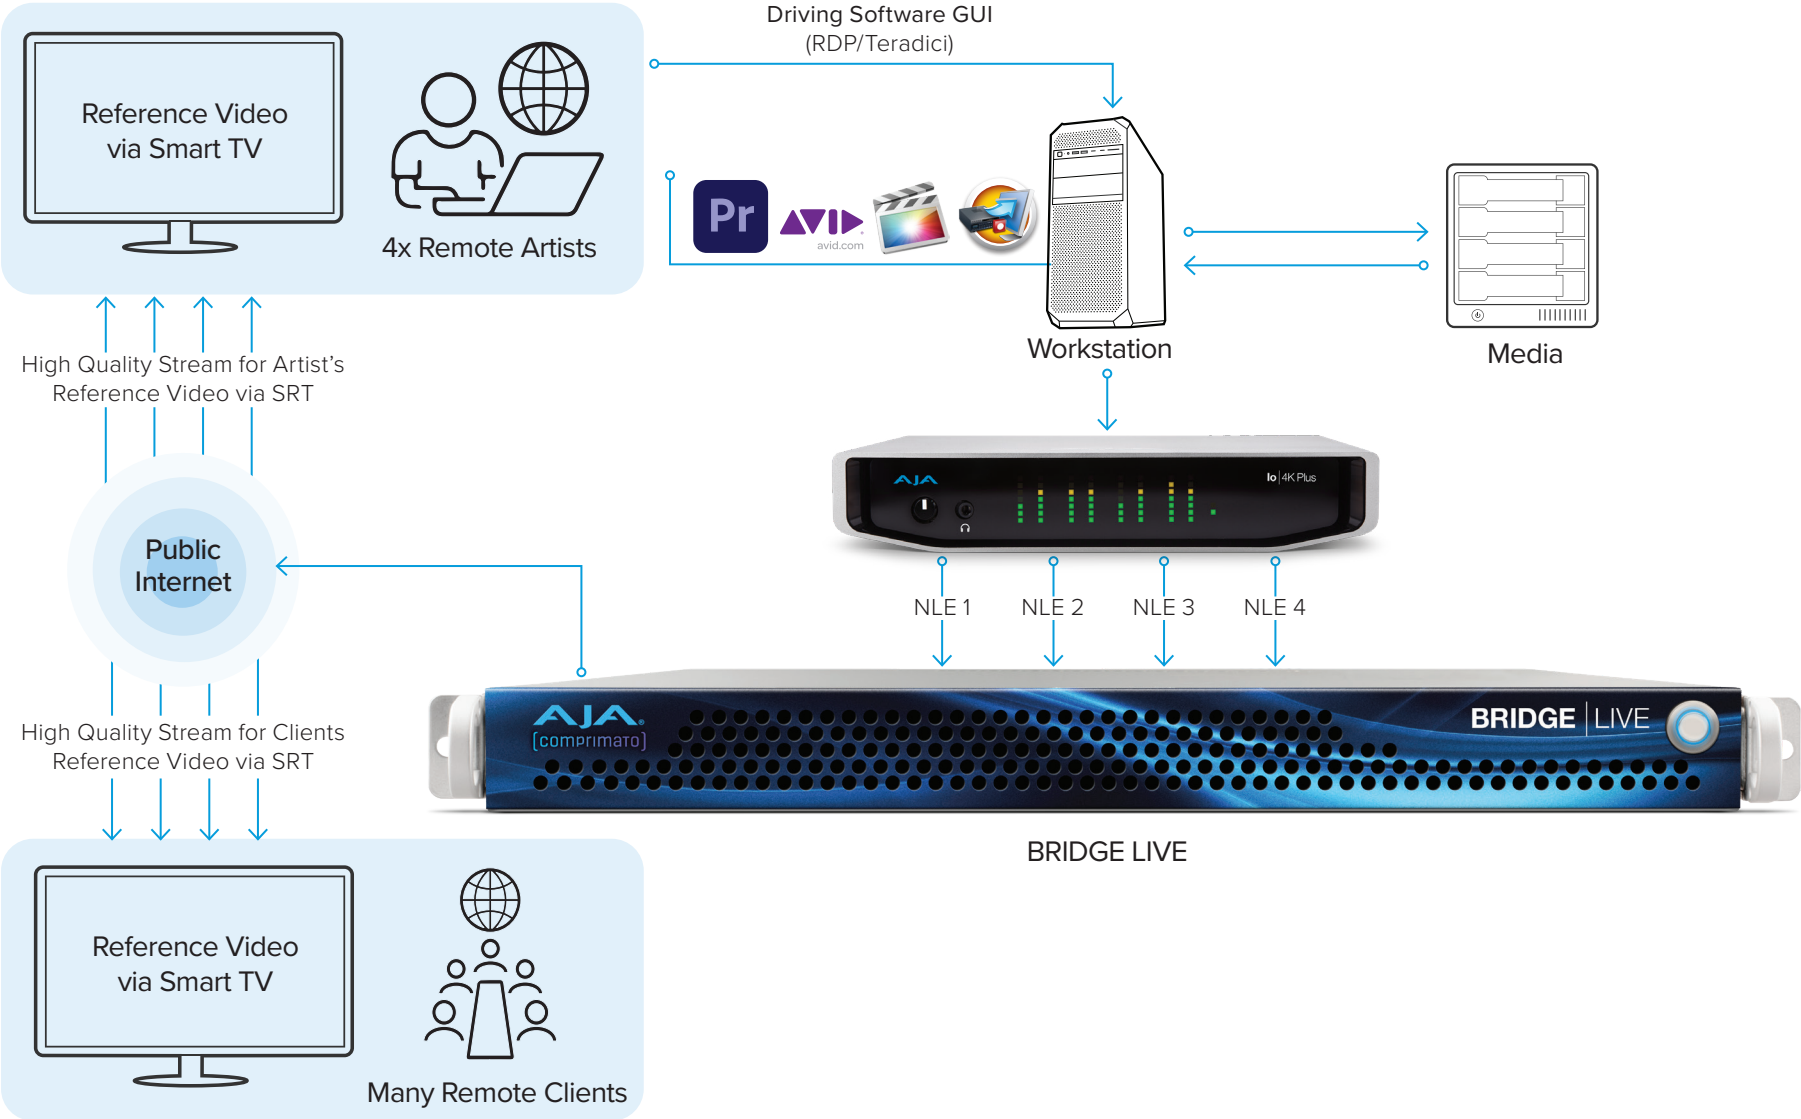

BRIDGE | LIVE

BRIDGE LIVE for Facility Equipment HD Streaming to Creatives and Clients

Remote Reference Video for up to 4x Simultaneous Creative Sessions Including Feeds for Both Artists and Clients