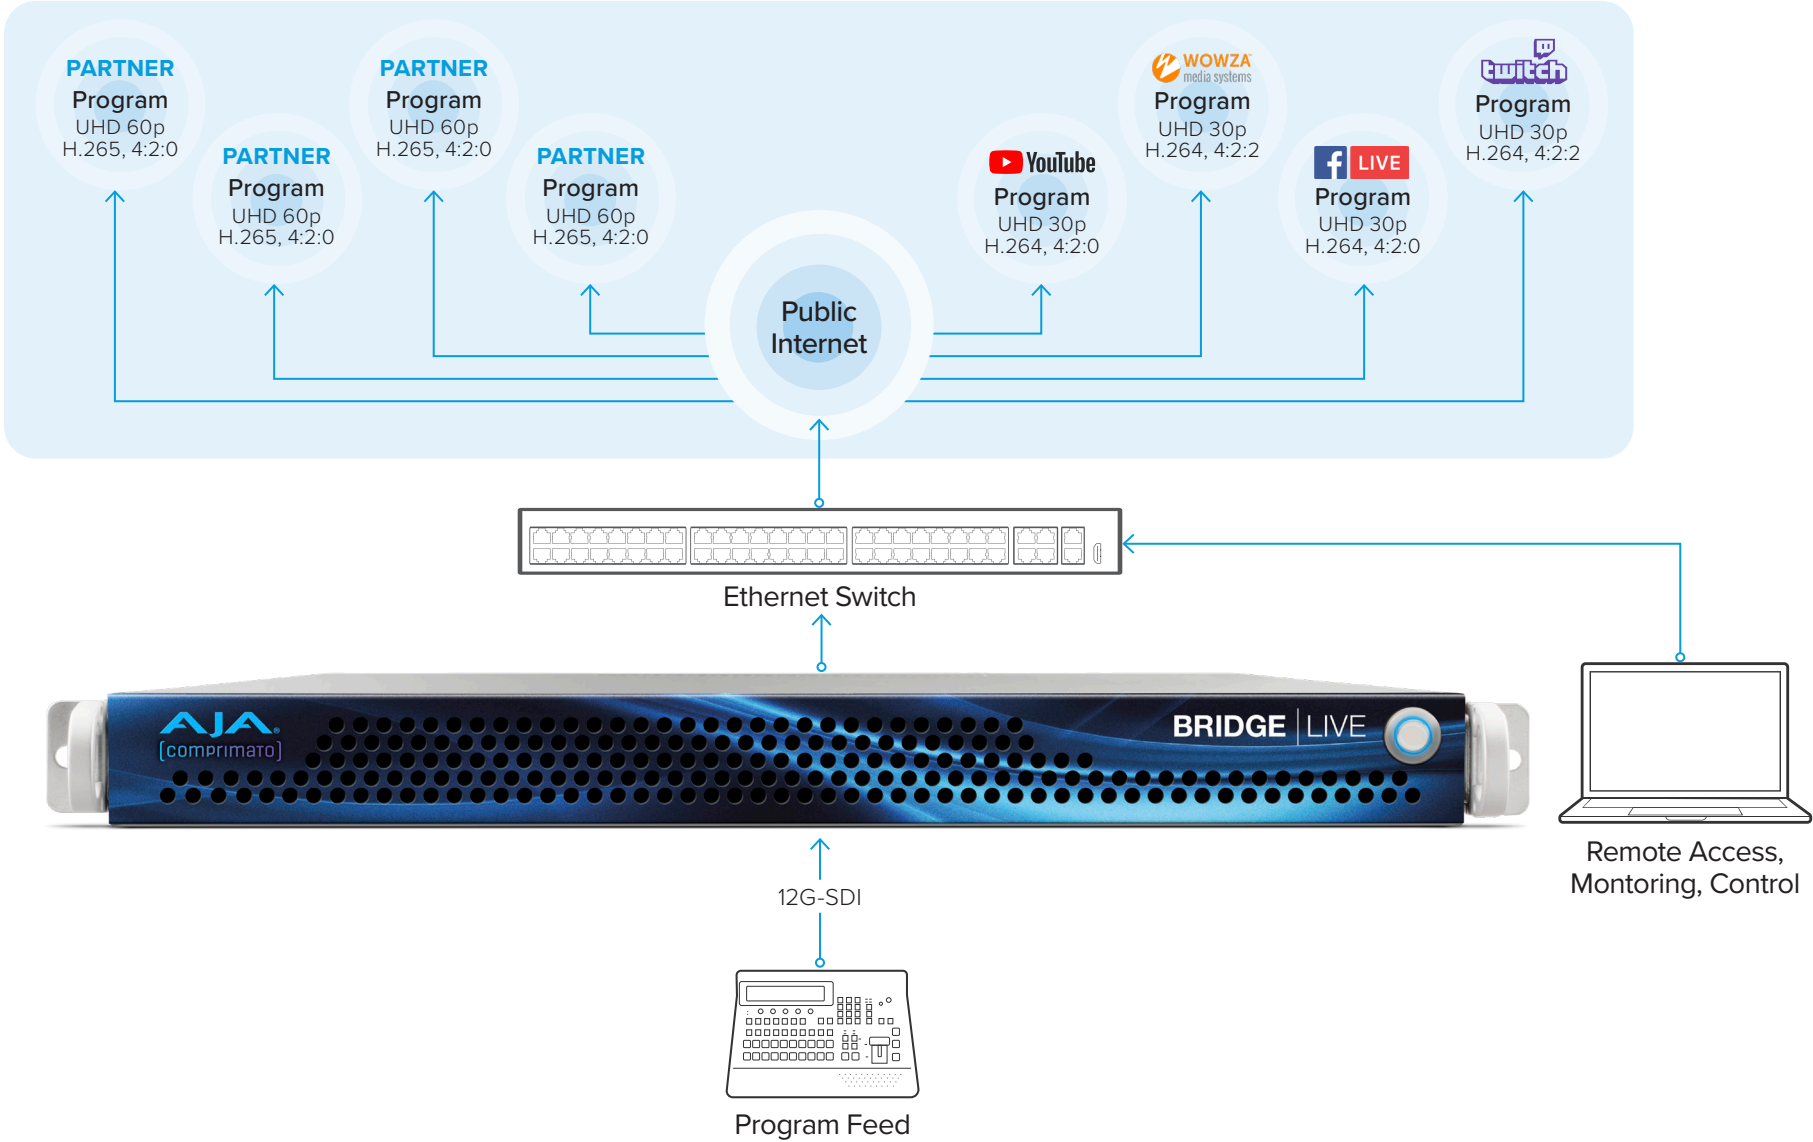

# BRIDGE | LIVE

## Direct to Audience Streaming for UltraHD Workflows