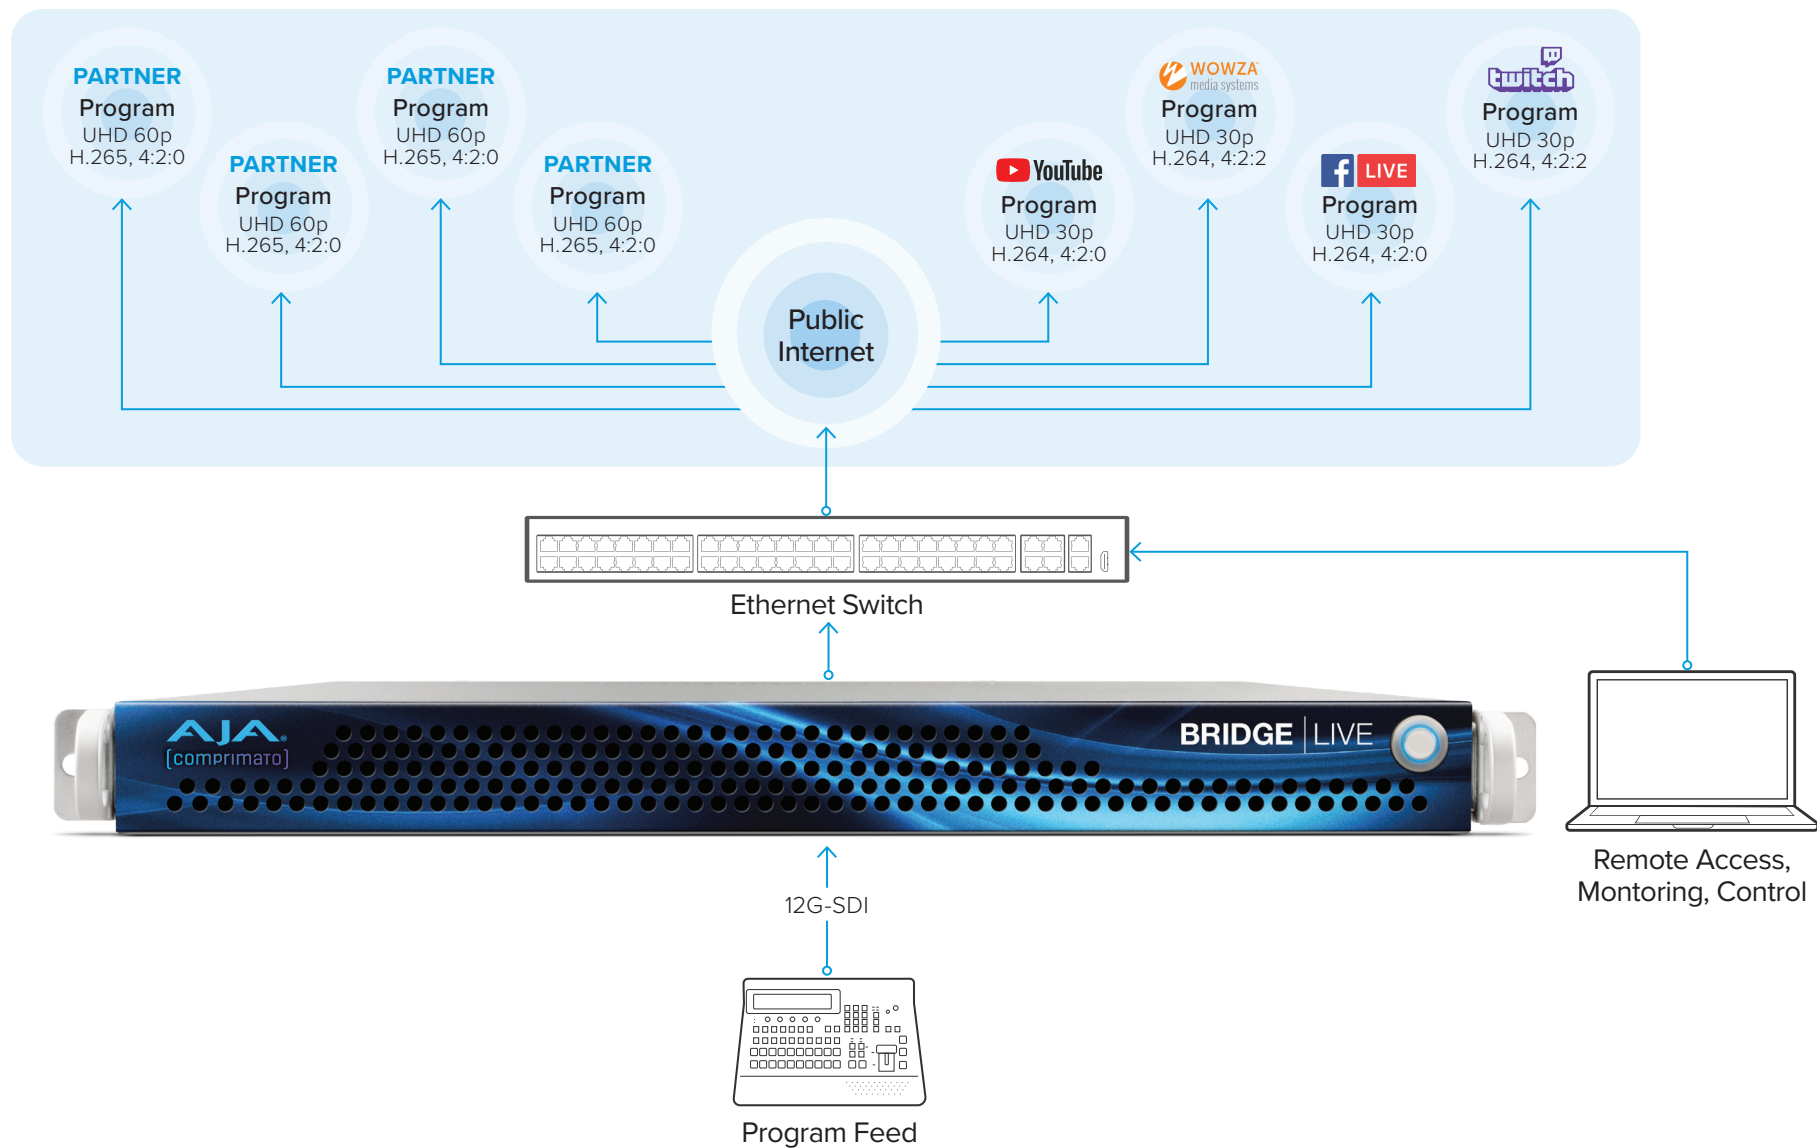

# BRIDGE | LIVE

## Direct to Audience Streaming for UltraHD Workflows

Streaming UltraHD SDI Source to Multiple CDN's Using Different Video Specs