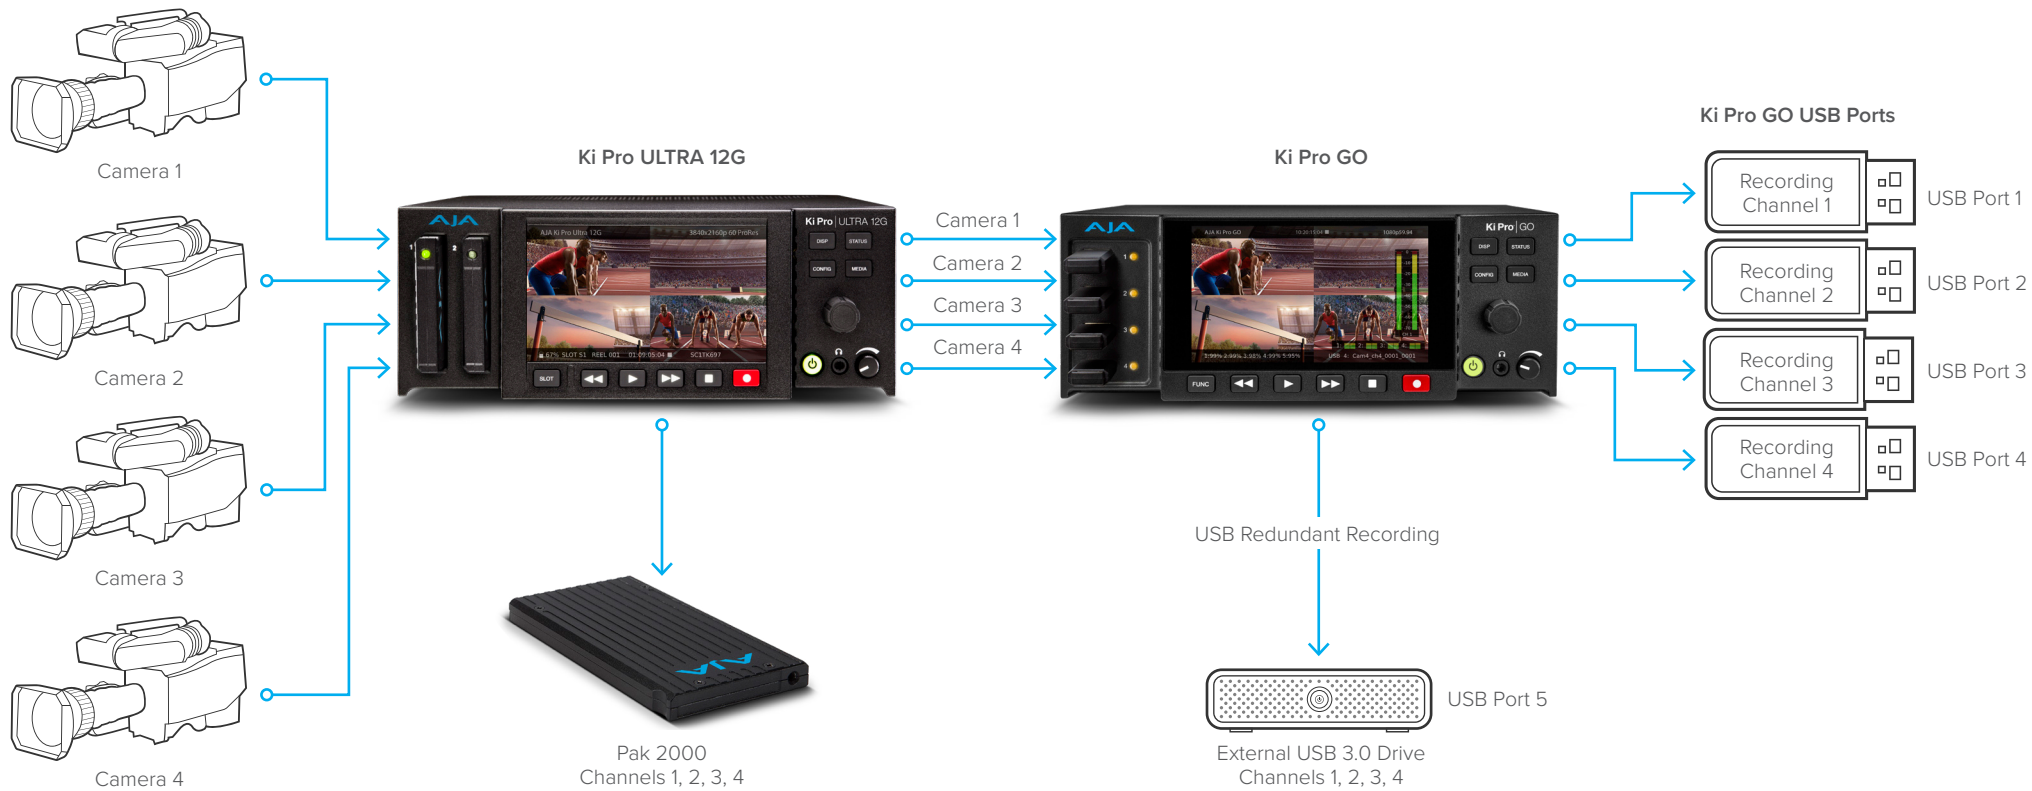

Ki Pro® | ULTRA 12G and Ki Pro® | GO

USB Recording Mapping: Primary and Backup H.264 Recordings for Ki Pro ULTRA 12G