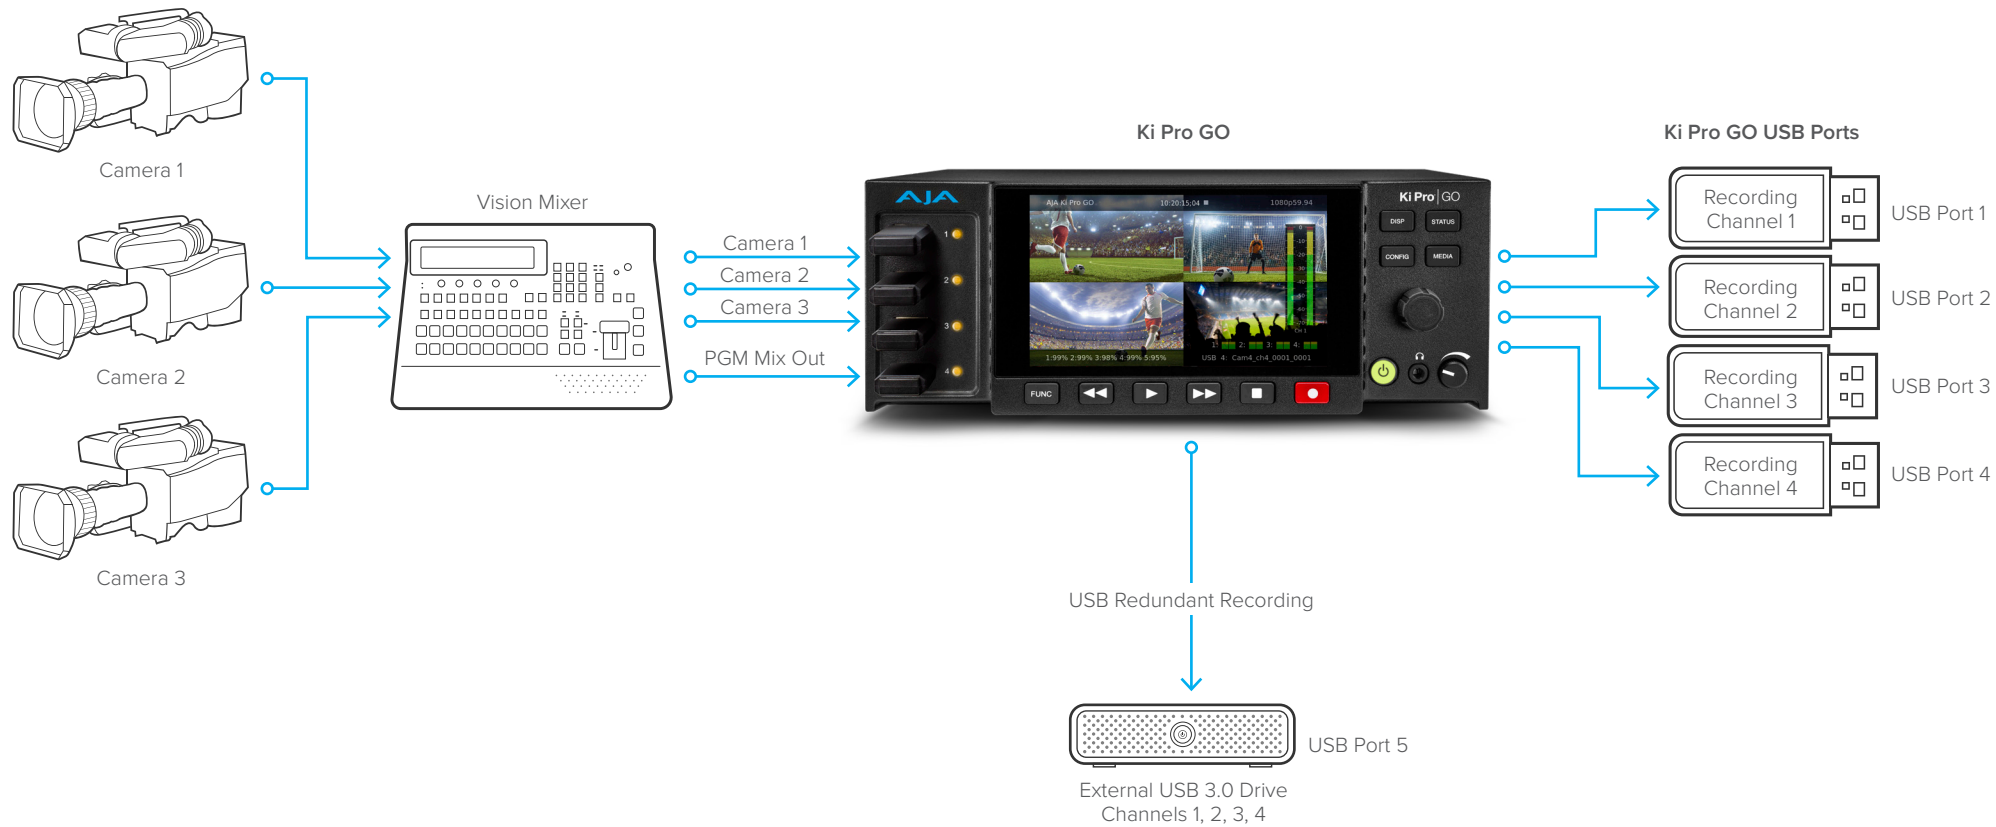

Ki Pro® | GO

USB Recording Mapping: Three Cameras, One PGM Primary and Backup Recordings