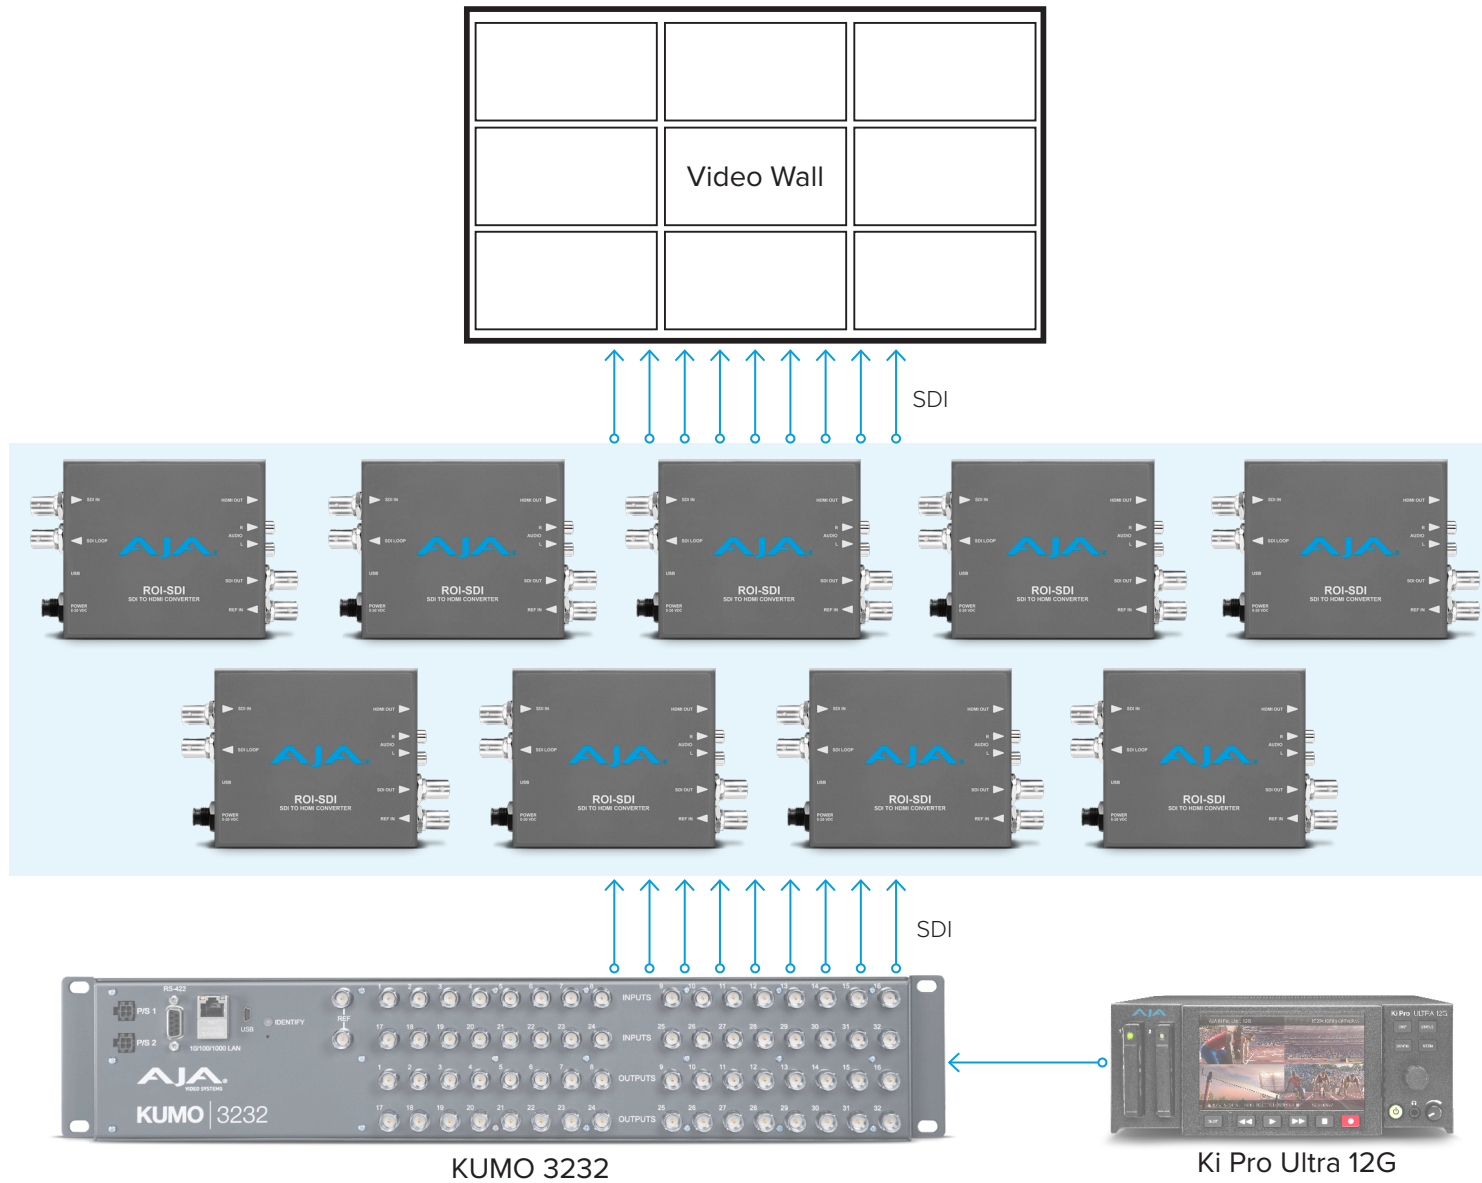

SCAN | Mini-Converters

ROI Connectivity for Video Wall