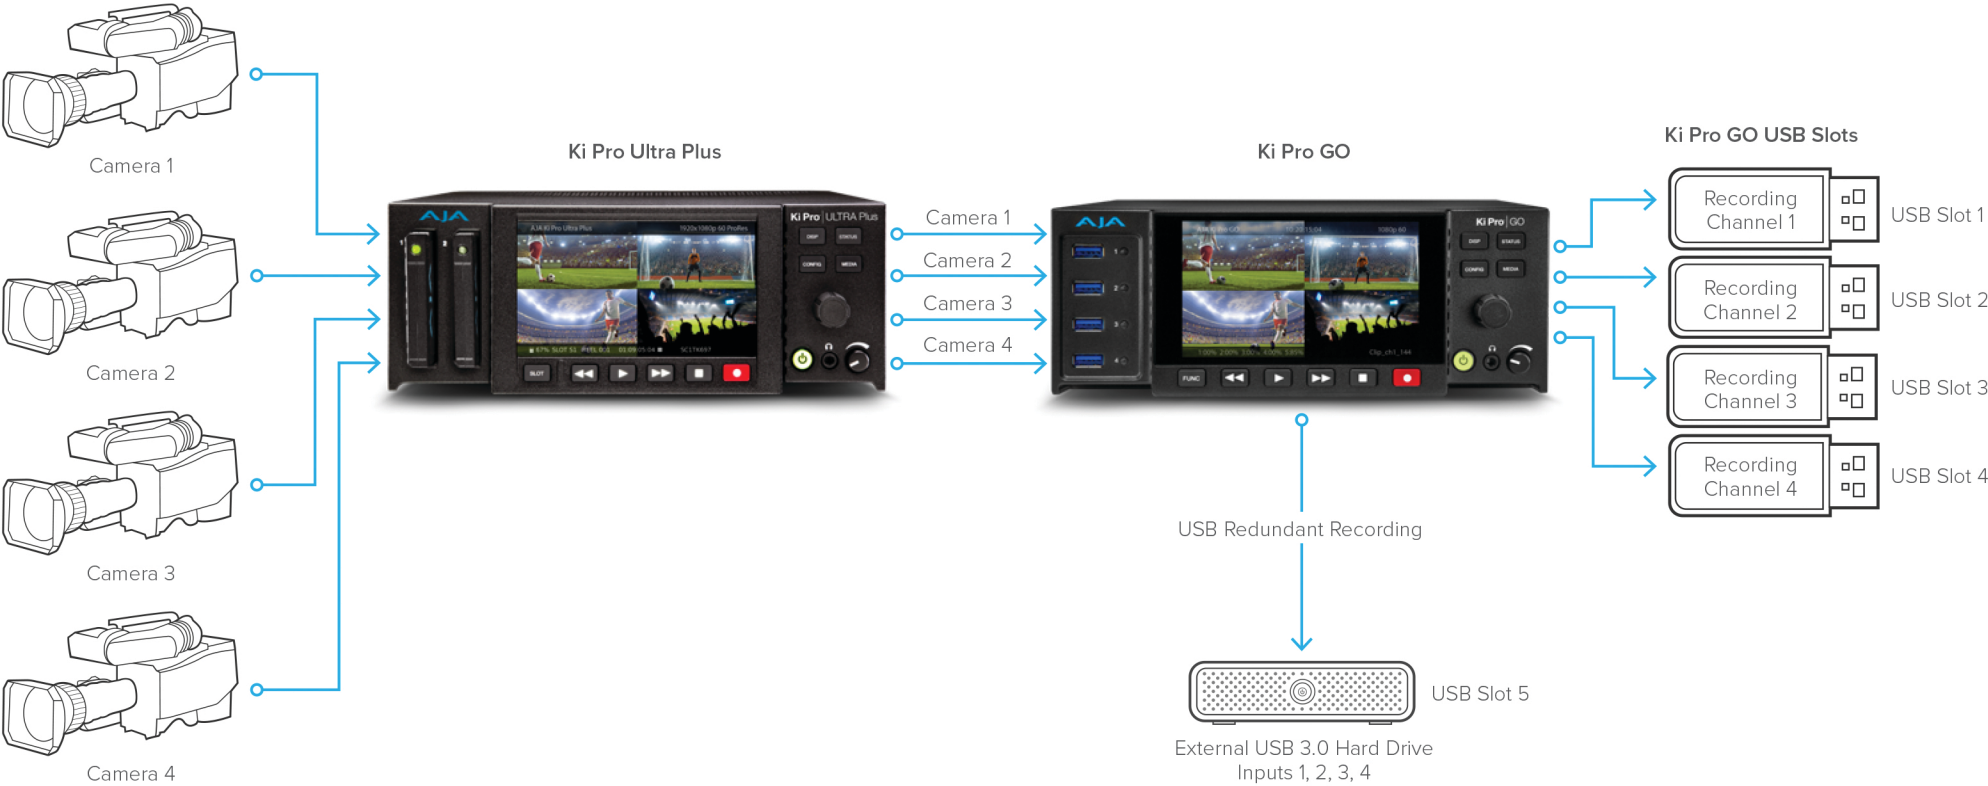

Ki Pro® | GO

NOTE: v1.5 Firmware provides additional flexibility for user selectable primary and backup recording channels to any port desired

USB Recording Mapping: Proxy H.264 for Ki Pro Ultra Plus