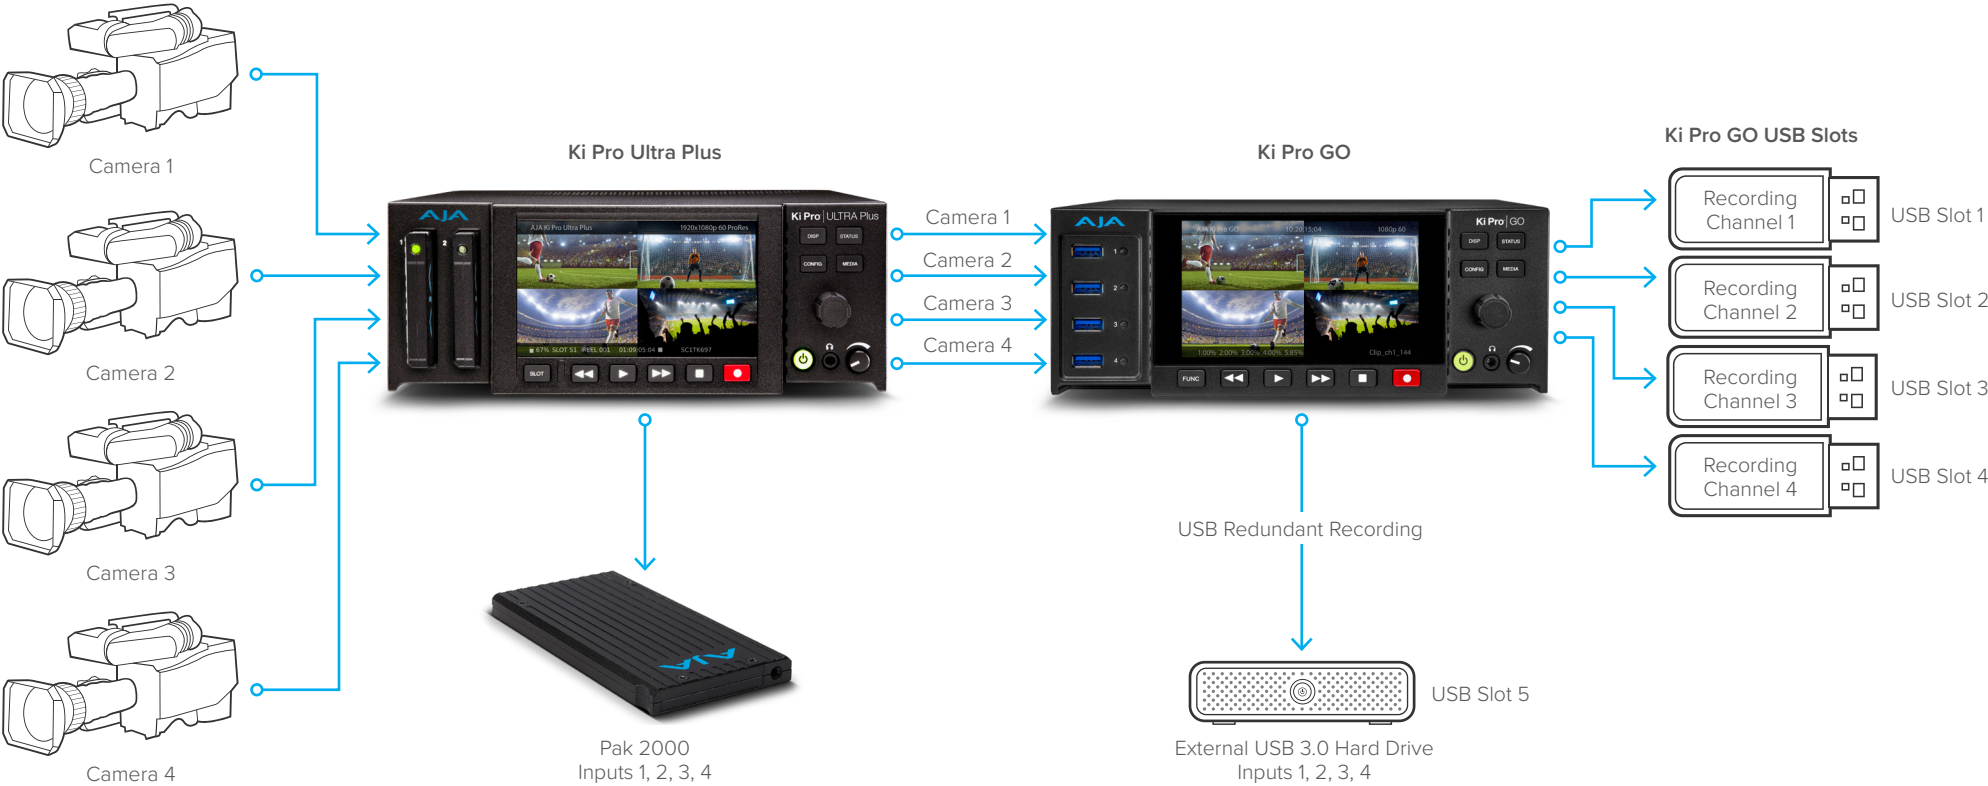

## USB Recording Mapping: Proxy H.264 for Ki Pro Ultra Plus