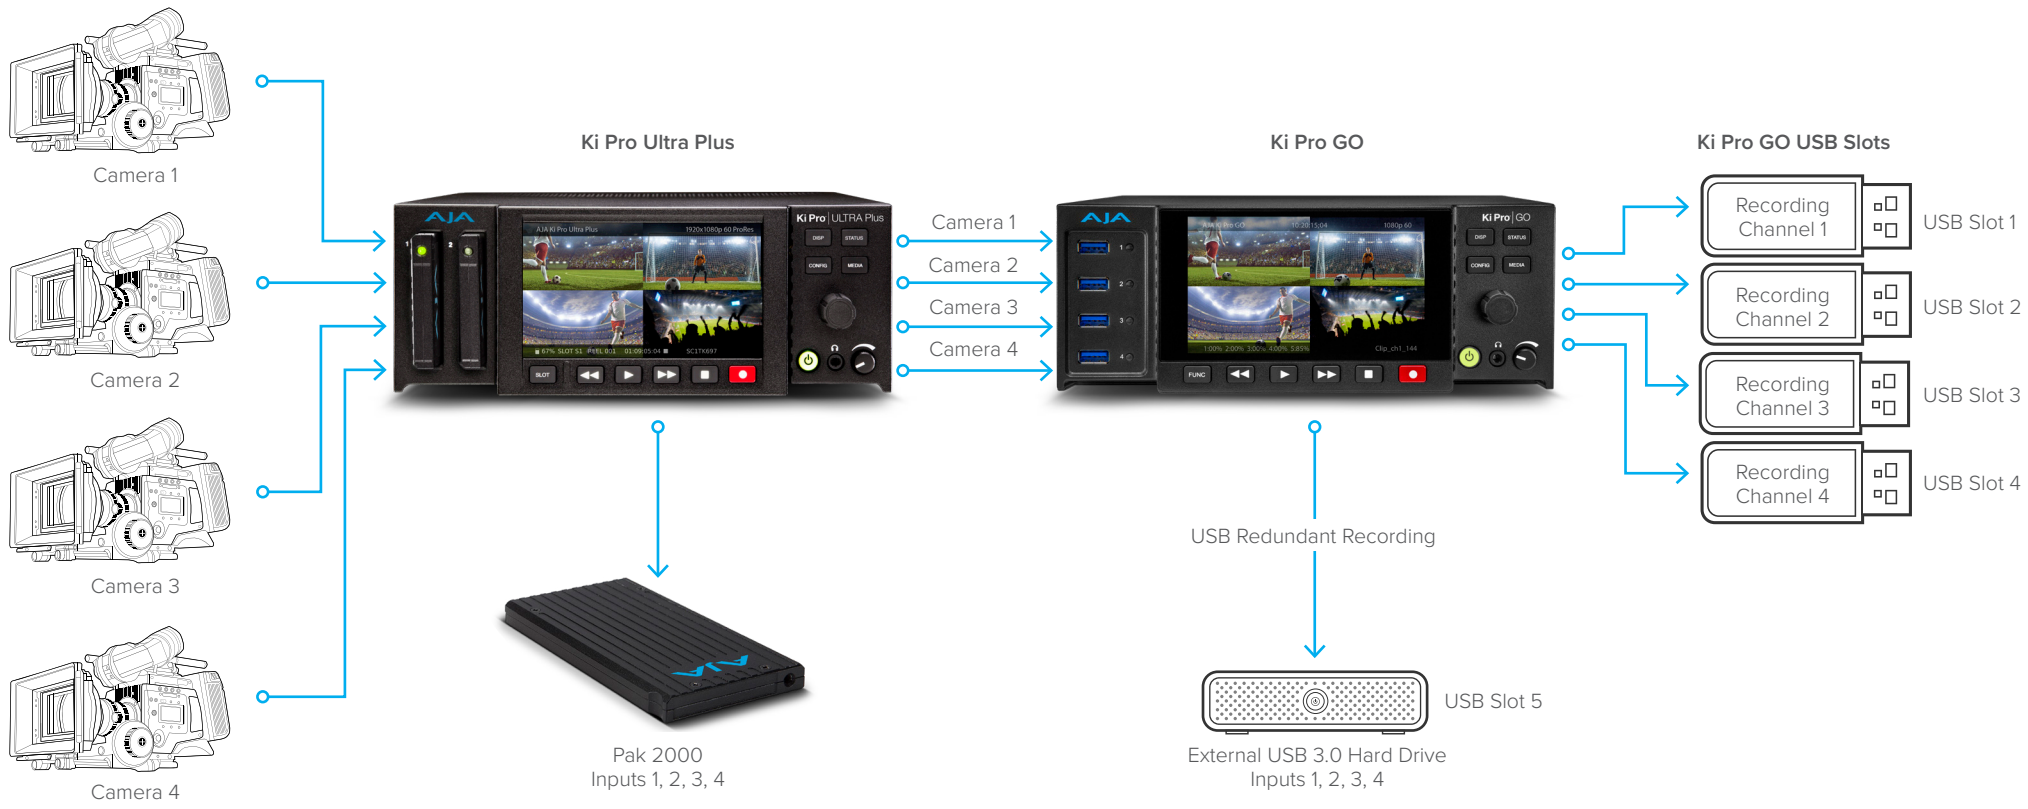

Ki Pro® | GO

Multi-Cam Primary HD ProRes and Proxy/Backup H.264 Recordings for Ki Pro Ultra Plus