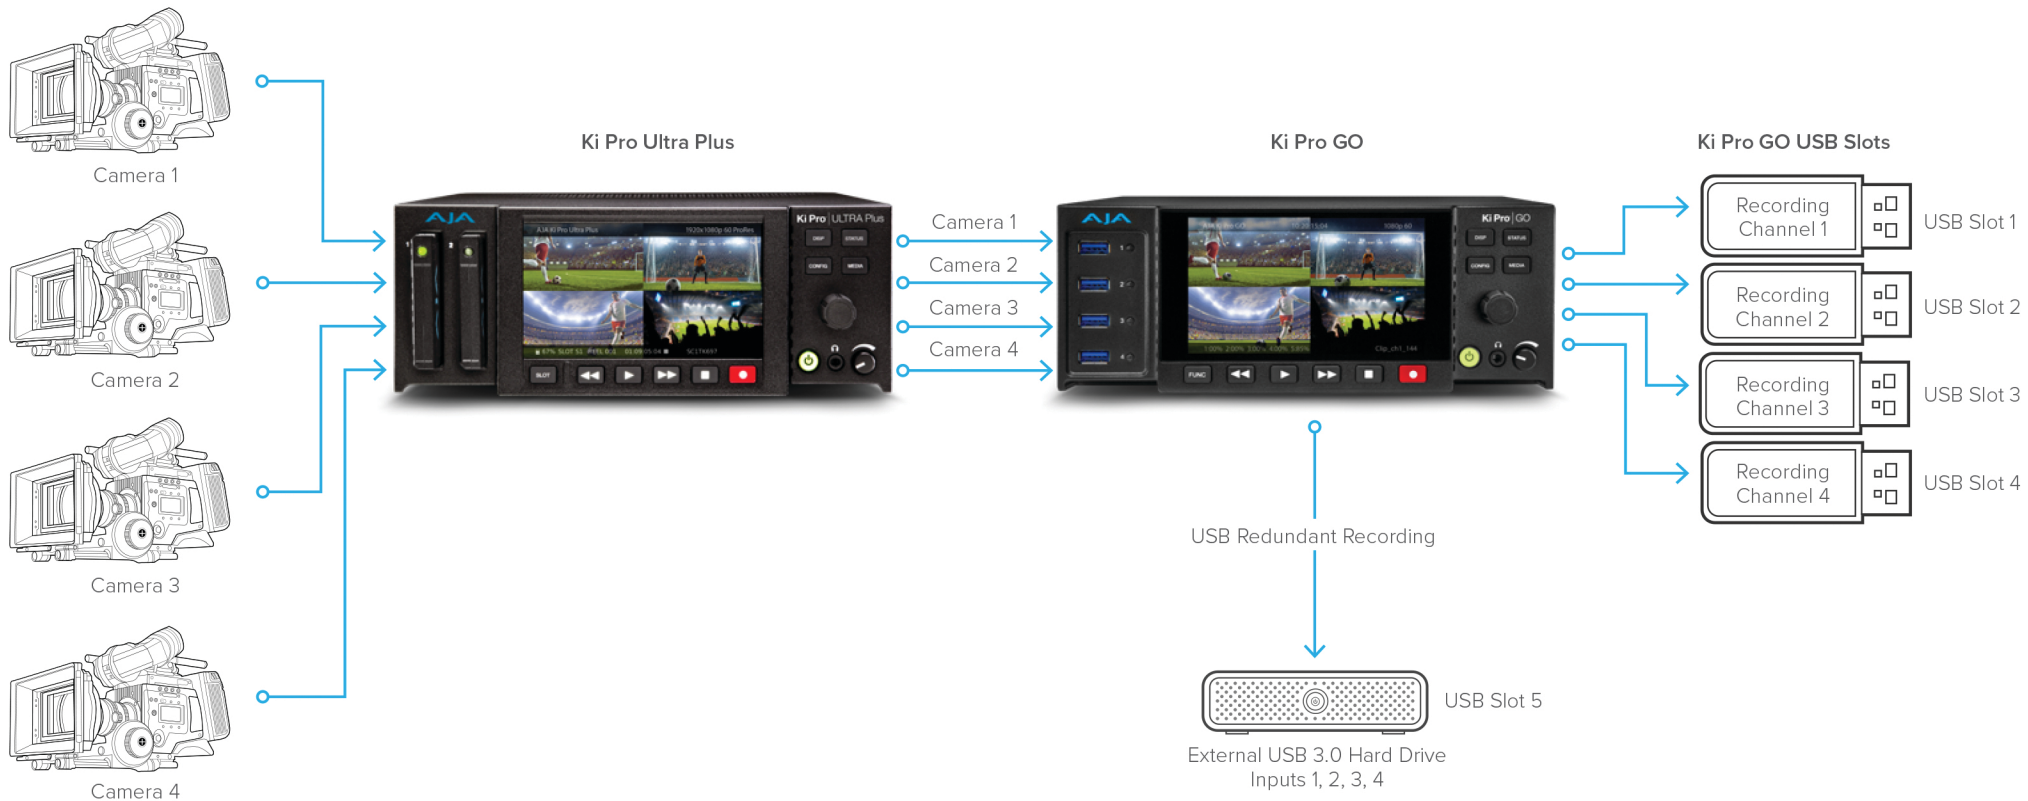

# Ki Pro® | GO

NOTE: v1.5 Firmware provides additional flexibility for user selectable primary and backup recording channels to any port desired

## Multi-Cam Primary HD ProRes and Proxy/Backup H.264 Recordings for Ki Pro Ultra Plus