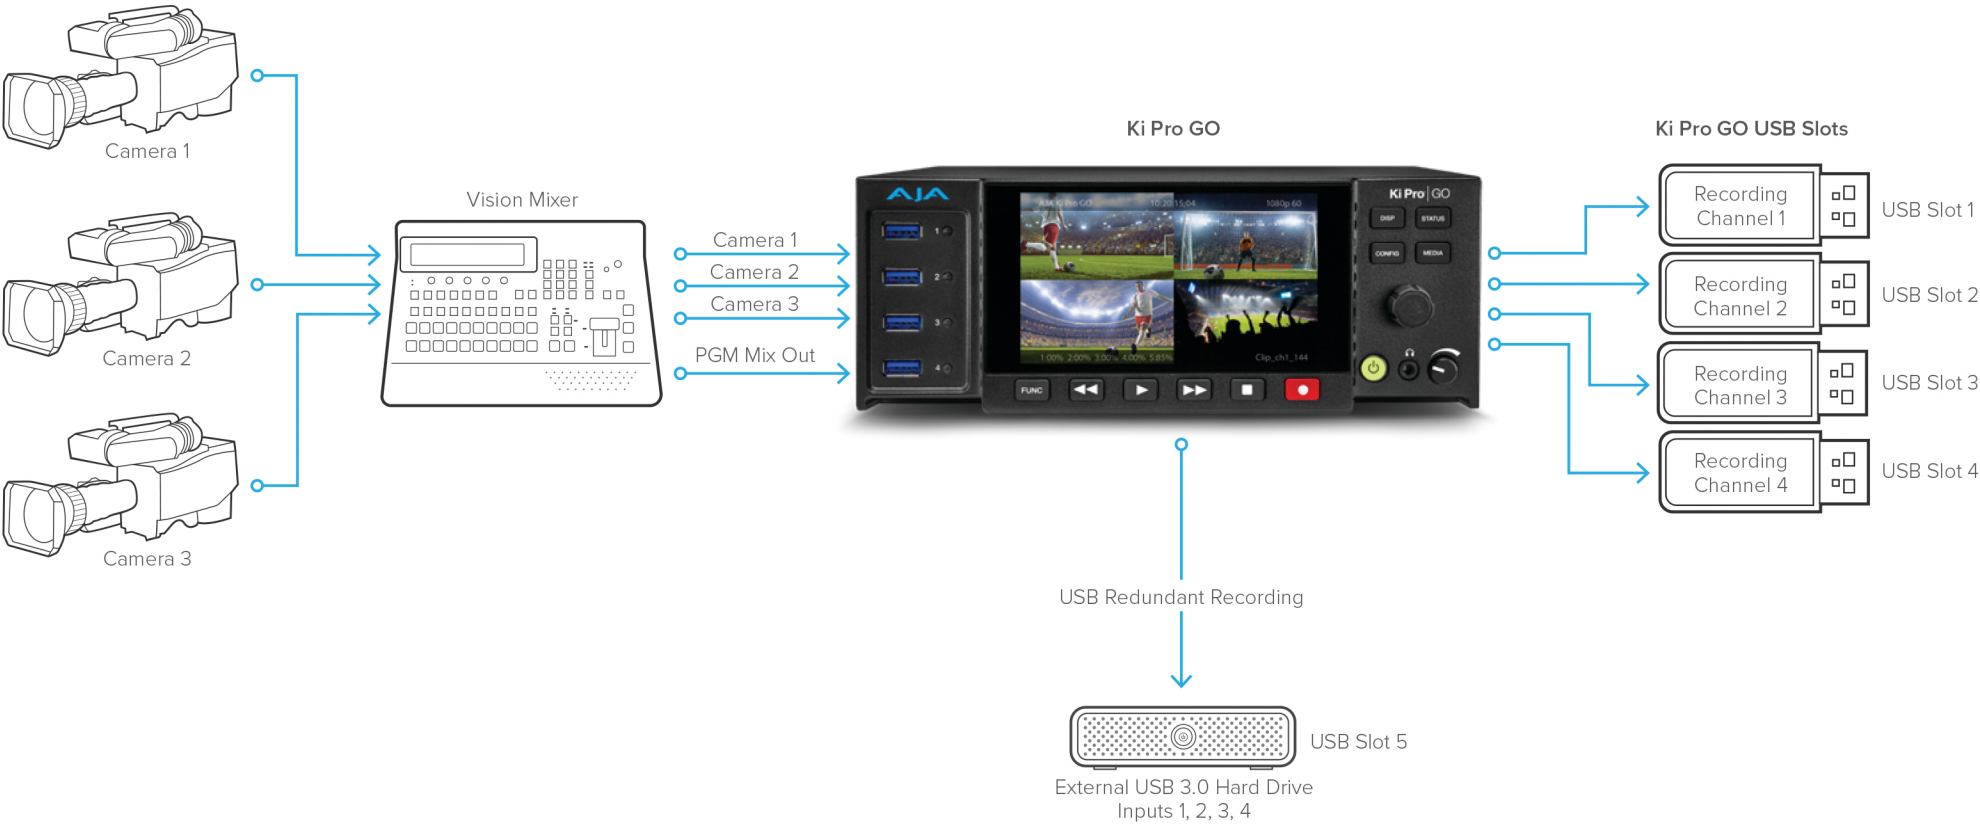

Ki Pro® | GO

NOTE: v1.5 Firmware provides additional flexibility for user selectable primary and backup recording channels to any port desired

USB Recording Mapping: 3 Cameras, 1 PGM Primary and Backup Recordings