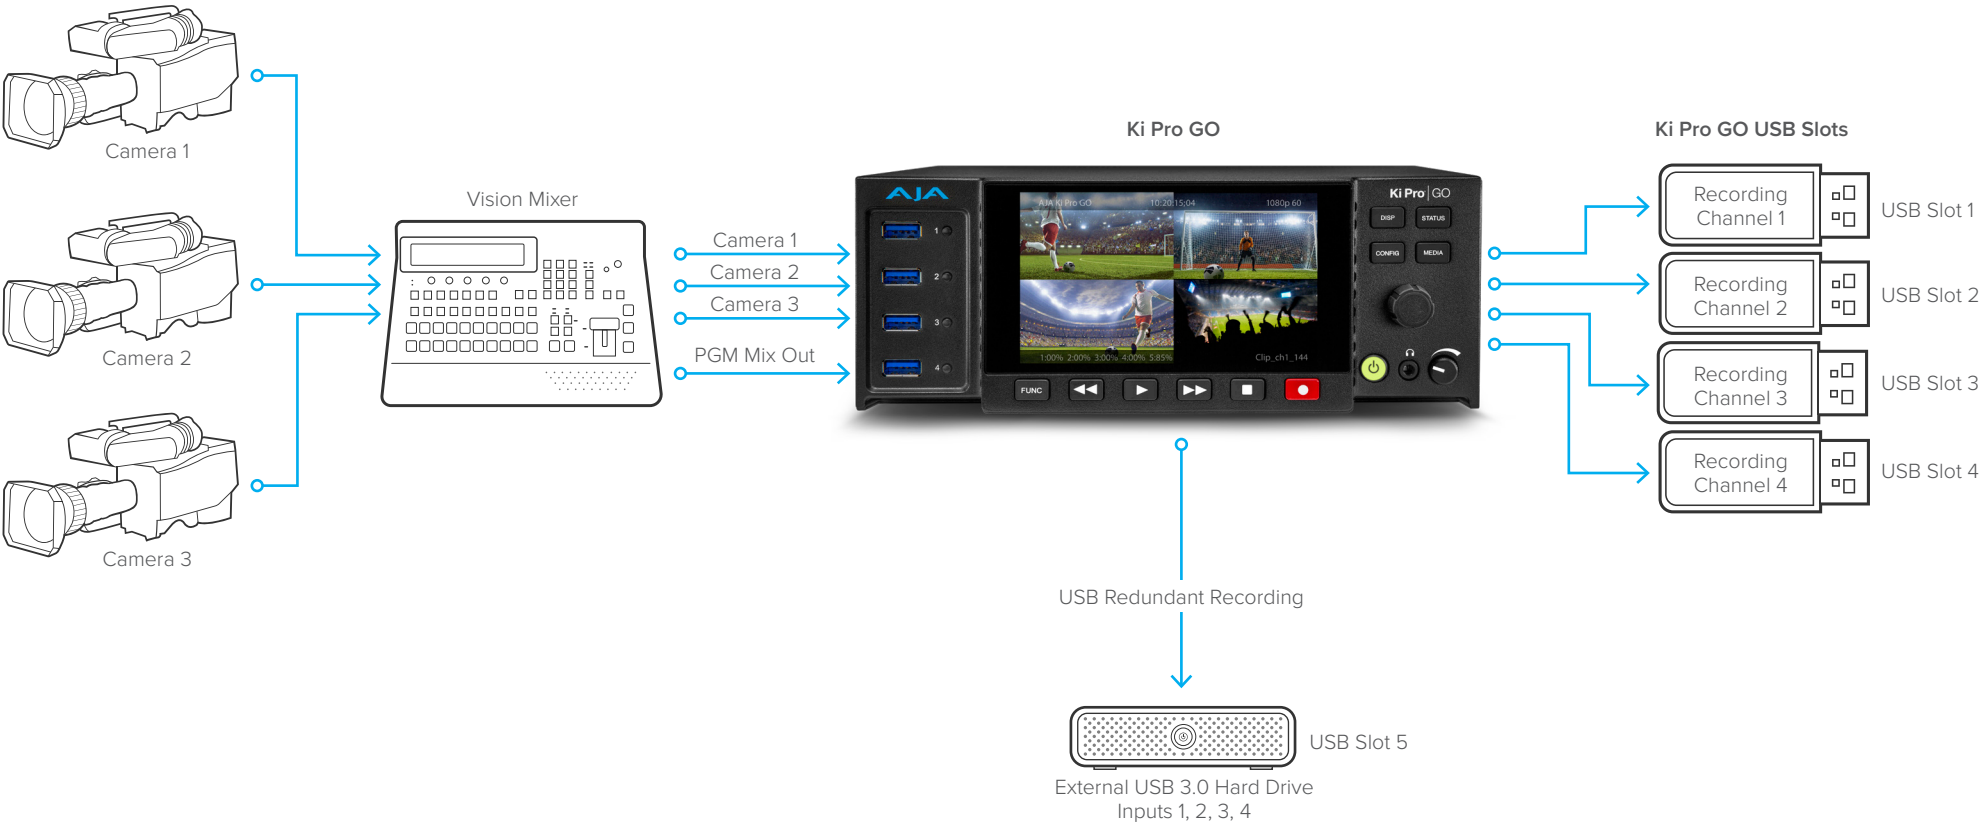

Ki Pro® | GO

USB Recording Mapping: 3 Cameras, 1 PGM Primary and Backup Recordings