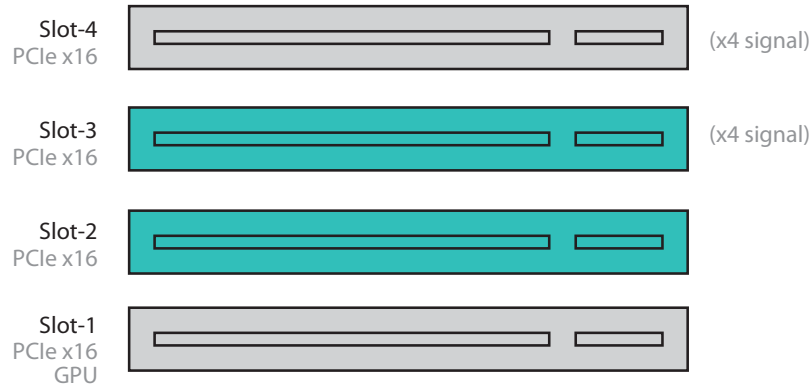

## Apple Mac Pro 2008-2013

Incompatible  Can Not Use  4-lane PCIe Slot\*  8 or 16-lane PCIe Slot\*\*

For optimal performance of the KONA 4 and KONA LHe Plus, AJA recommends slot 2. See Option 1 for slot placement. The KONA LHi operates properly in slots 2 and 3.

### Option 1

Slot 4	PCI-e 16x (Set to 4x)	Empty/Storage
Slot 3	PCI-e 16x (Set to 4x)	Empty/Storage
Slot 2	PCI-e 16x	KONA 4, KONA LHi, KONA LHe Plus
Slot 1	PCI-e 16x	GPU

### Option 2

Slot 4	PCI-e 16x (Set to 4x)	Empty/Storage
Slot 3	PCI-e 16x (Set to 4x)	KONA 4, KONA LHi, KONA LHe Plus
Slot 2	PCI-e 16x	Empty/Storage
Slot 1	PCI-e 16x	GPU

# Expansion Slot Placement for: Mac Pro 2008-2013

(Includes Nehalem and Westmere versions)