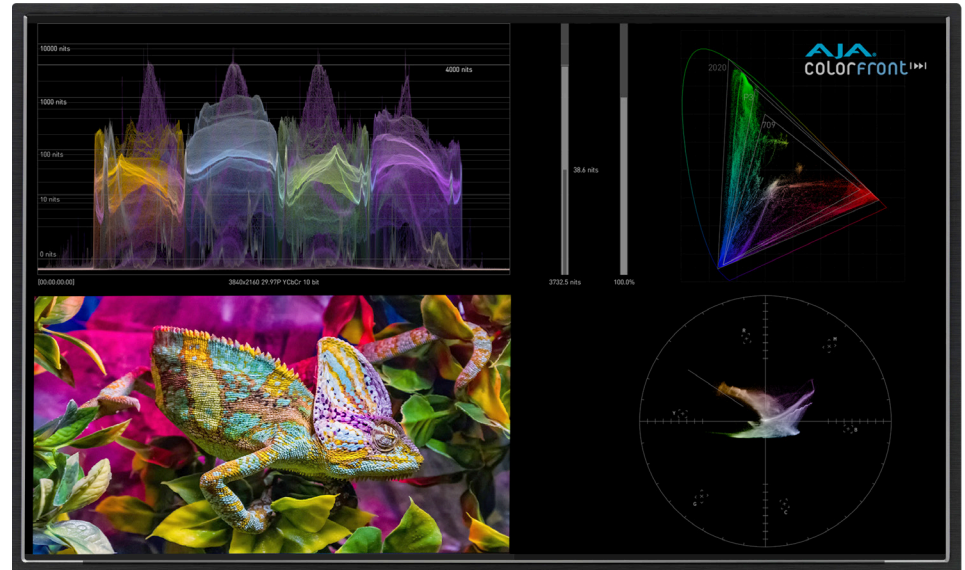

HDR® | Image Analyzer 12G

8K Source

4x 12G-SDI

4K User Interface

1x Display Port

HDR Image Analyzer 12G

HDR Image Analyzer 12G 8K Analysis with 4K UI