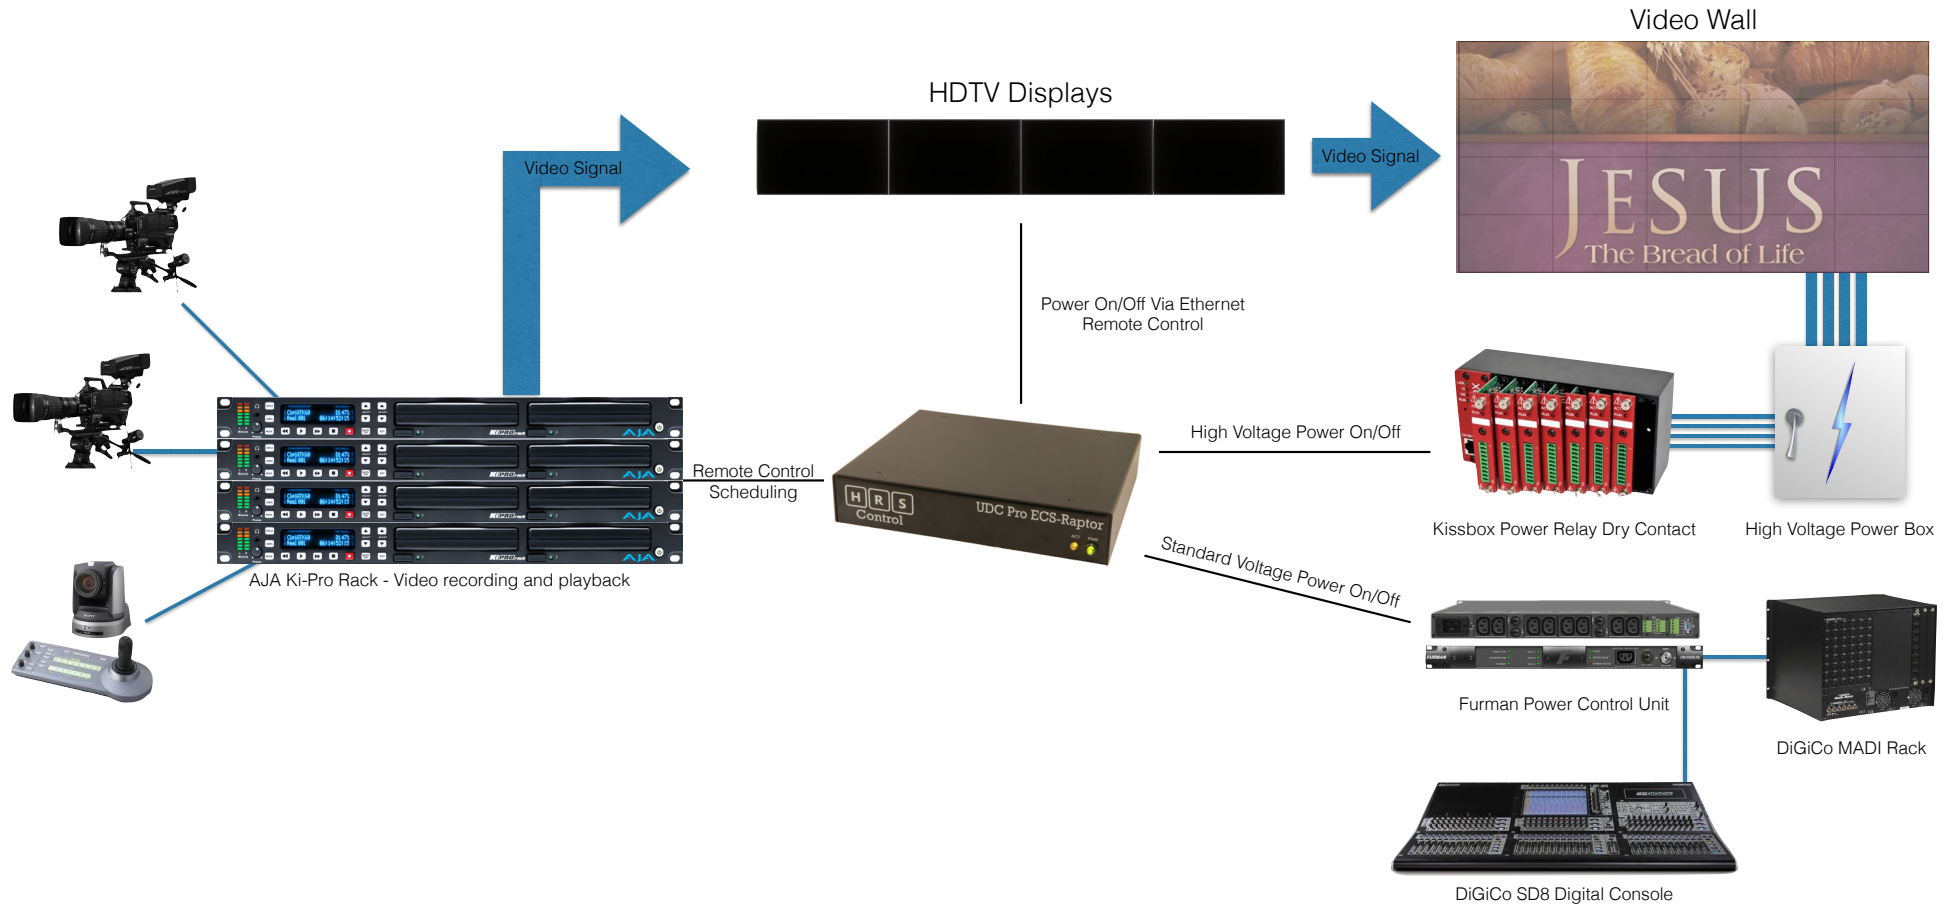

House of Worship - 611 Bread of Life

AJA and HRS

House of Worship - 611 Bread of Life

AJA and HRS

House of Worship - 611 Bread of Life
AJA and HRS

HDTV Display Switch

Other Video system switch

Video Source Switch

Ki-Pro Rack Control

崇拜之家 - 611 生命之糧 (糧靈堂)

AJA 和 HRS

崇拜之家 - 611 生命之糧 (糧靈堂)

AJA 和 HRS

崇拜之家 - 611 生命之糧 (糧靈堂)
AJA 和 HRS

HDTV顯示器開關

其他視頻系統開關

視頻源開關