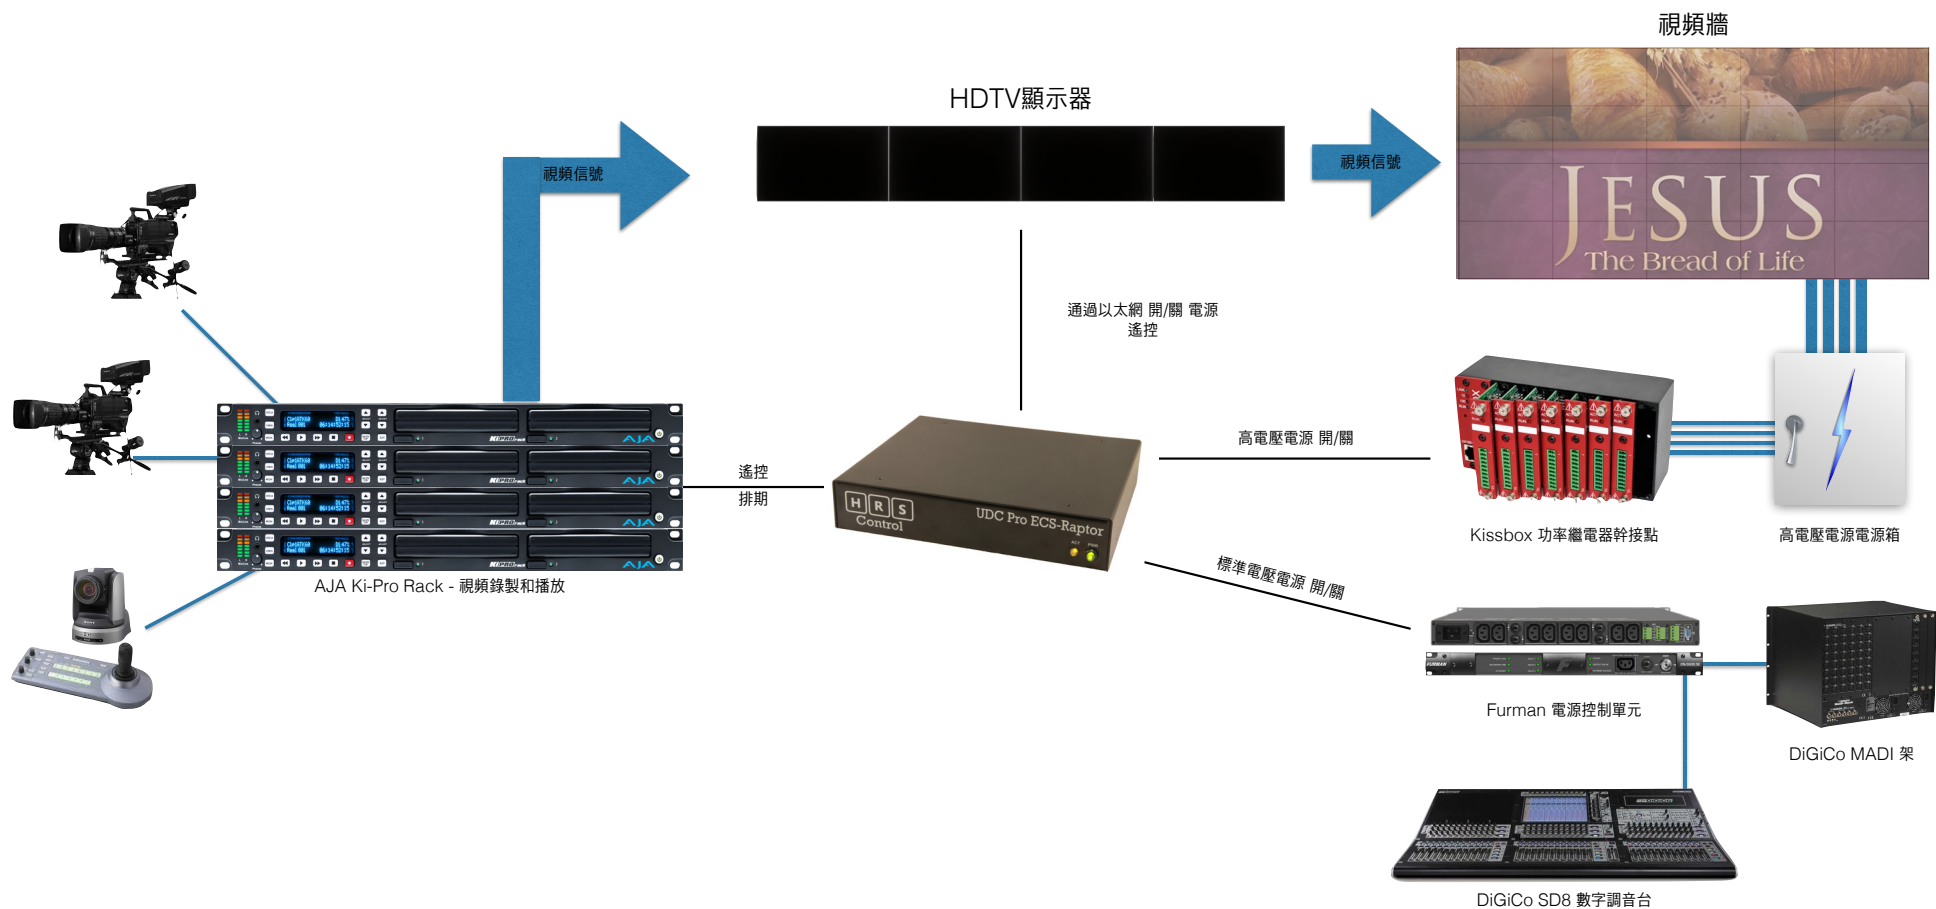

House of Worship - 611 Bread of Life

AJA and HRS

House of Worship - 611 Bread of Life

AJA and HRS

House of Worship - 611 Bread of Life
AJA and HRS

HDTV Display Switch

Other Video system switch

Video Source Switch

Ki-Pro Rack Control

崇拜之家 - 611 生命之糧 (糧靈堂)

AJA 和 HRS

崇拜之家 - 611 生命之糧 (糧靈堂)

AJA 和 HRS

崇拜之家 - 611 生命之糧 (糧靈堂)
AJA 和 HRS

HDTV顯示器開關

其他視頻系統開關

視頻源開關