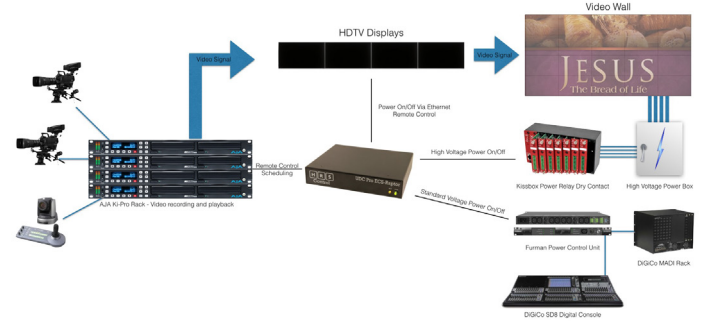

House of Worship - 611 Bread of Life

AJA and HRS

House of Worship - 611 Bread of Life

AJA and HRS

House of Worship - 611 Bread of Life
AJA and HRS

HDTV Display Switch

Other Video system switch

Video Source Switch

Ki-Pro Rack Control

崇拜之家 - 611 生命之糧 (糧靈堂)

AJA 和 HRS

崇拜之家 - 611 生命之糧 (糧靈堂)

AJA 和 HRS

崇拜之家 - 611 生命之糧 (糧靈堂)
AJA 和 HRS

HDTV顯示器開關

其他視頻系統開關

視頻源開關