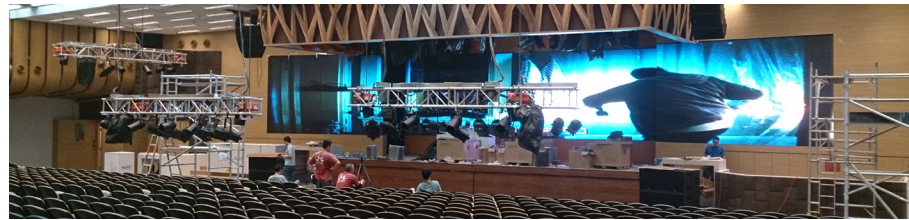

House of Worship - 611 Bread of Life

AJA and HRS

House of Worship - 611 Bread of Life

AJA and HRS

House of Worship - 611 Bread of Life
AJA and HRS

HDTV Display Switch

Other Video system switch

Video Source Switch

視頻源開關