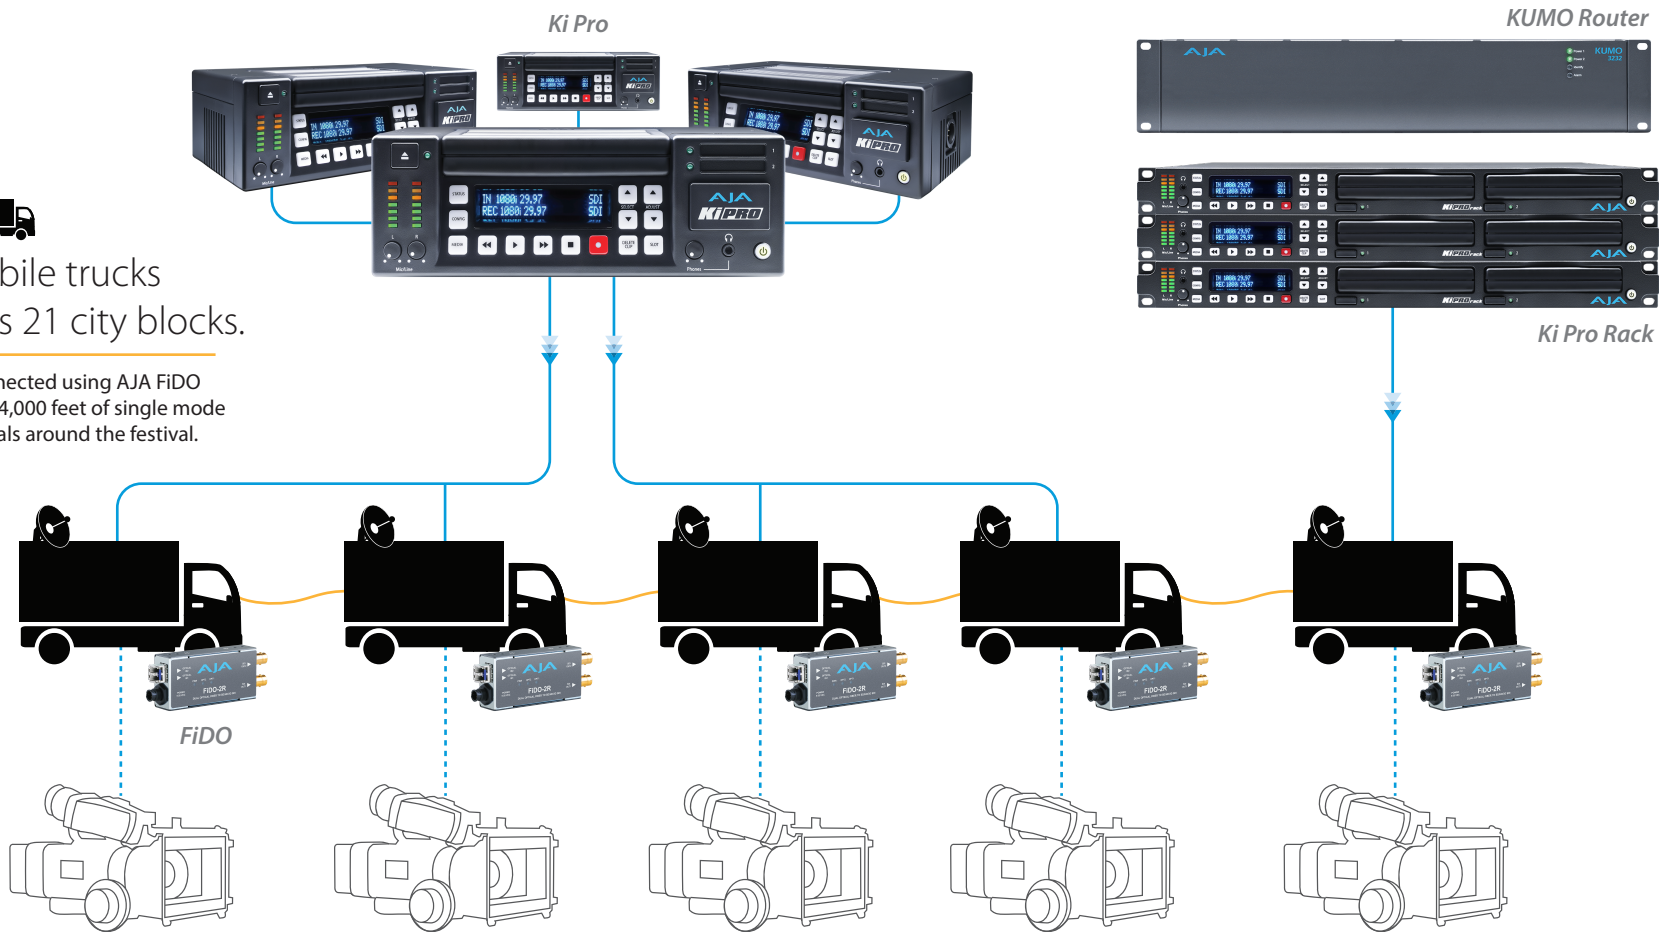

Life is Beautiful Workflow

Five mobile trucks
spread across 21 city blocks.

All trucks interconnected using AJA FiDO
Mini-Converters via 14,000 feet of single mode
fiber moving signals around the festival.

ProRes

Broadcast footage shot in ProRes,
festival performances live streamed.

AJA[®]
VIDEO SYSTEMS

Because it matters.[®]