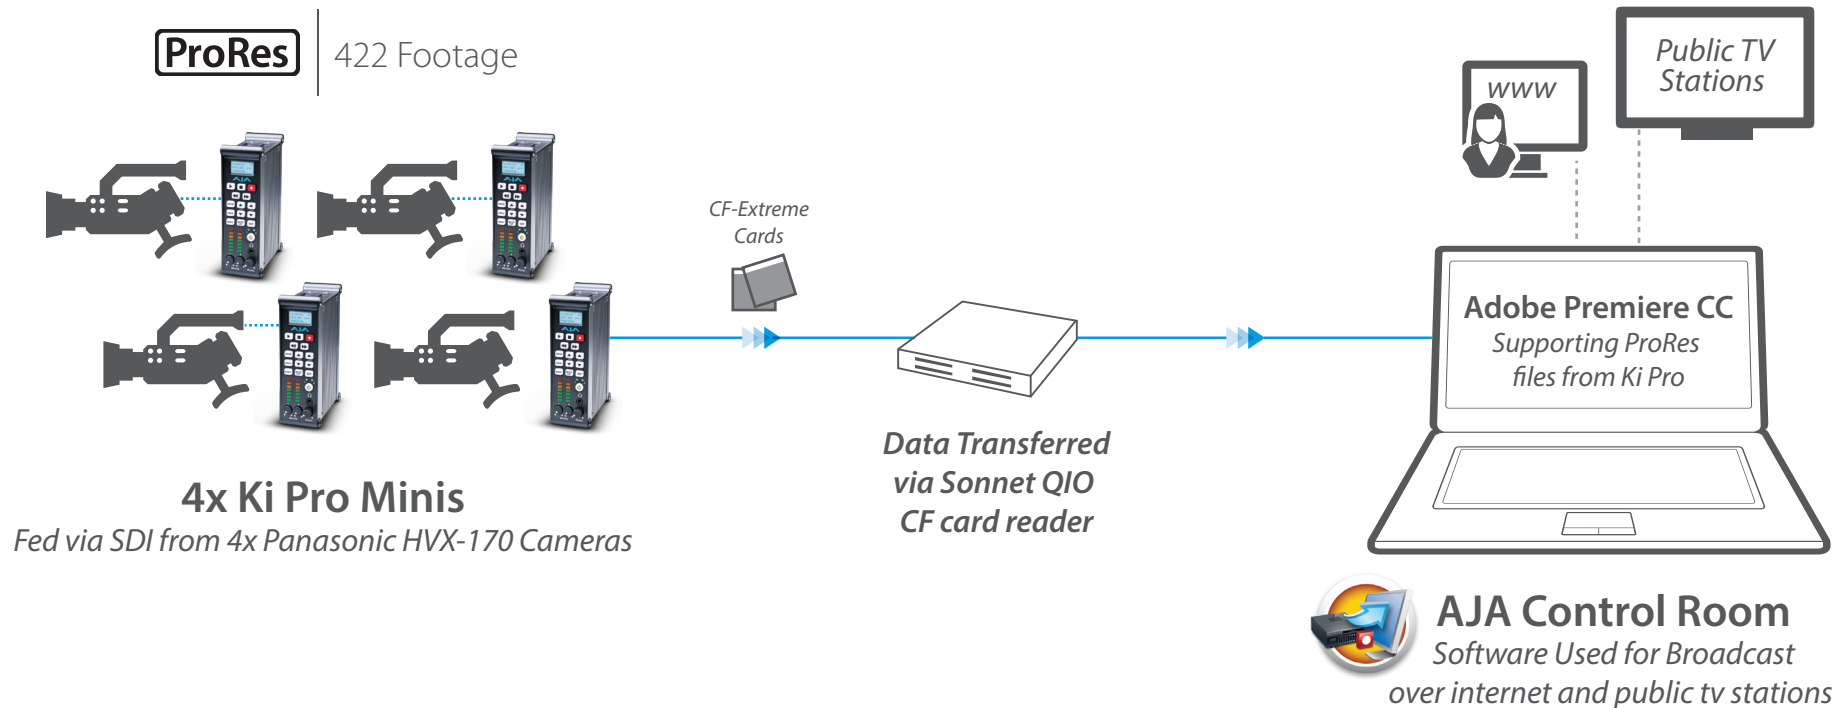

AJA Ki Pro Mini

Boosts Lens to Edit Workflow by 400%

Because it matters.®

AJA
VIDEO SYSTEMS