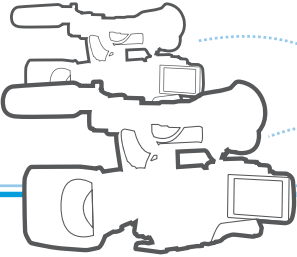

Chopperguy Takes to the Sky with AJA Ki Pro Mini

Ikegami HD Camera
on Gimbal Mount

Aux Box housing
Camera Control Head

HD images

Ki Pro Mini

Mounted on cameras; acting as
a fourth input to the switcher

Two Toshiba HD cameras;
one angled at the on-air talent,
other mounted outside on the
tail of the aircraft.

Video Switcher