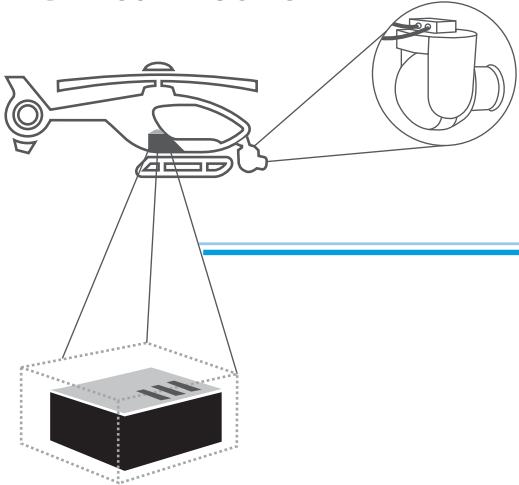

Chopperguy Takes to the Sky with AJA Ki Pro Mini

Ikegami HD Camera
on Gimbal Mount

Aux Box housing
Camera Control Head

HD images

Ki Pro Mini

Mounted on cameras; acting as
a fourth input to the switcher

Two Toshiba HD cameras;
one angled at the on-air talent,
other mounted outside on the
tail of the aircraft.

Video Switcher