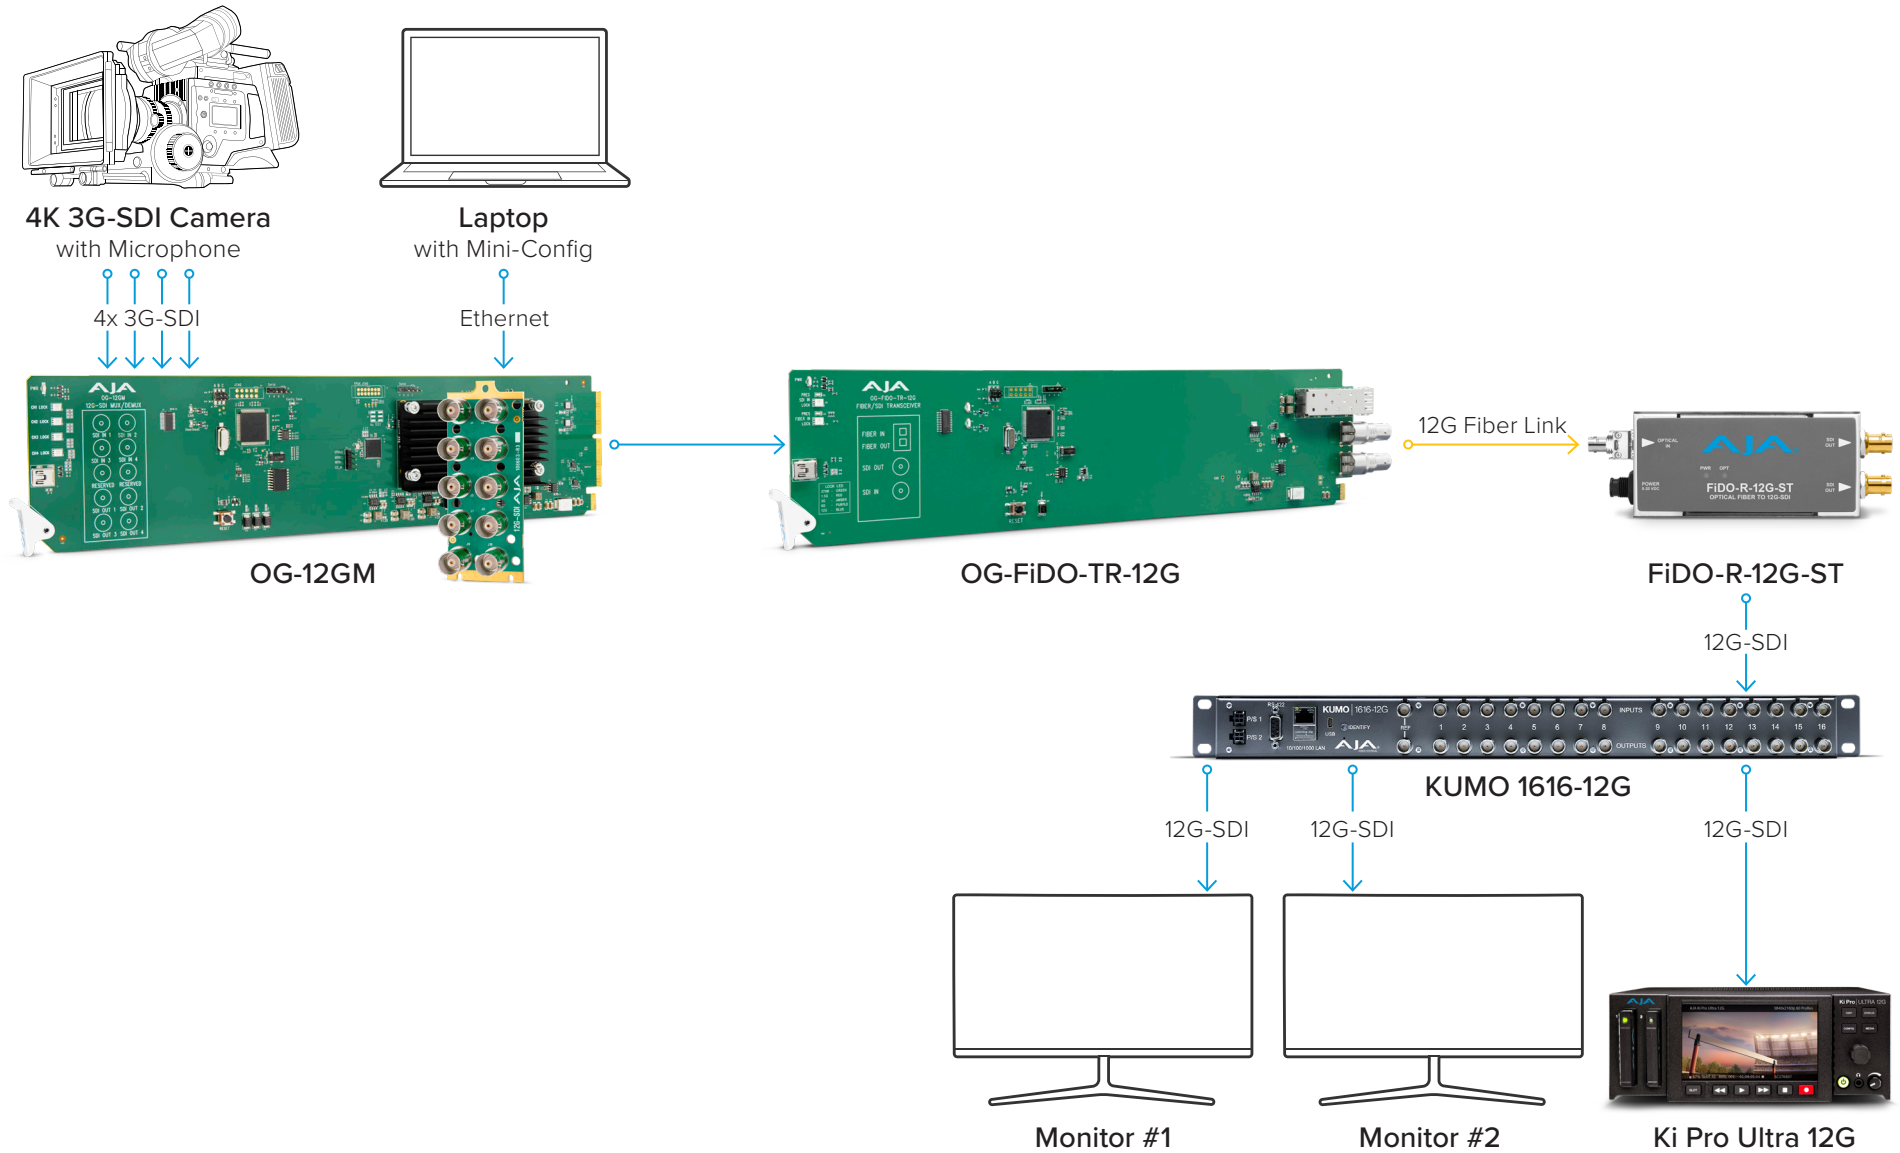

openGear | OG-12GM

OG-12GM AJA Integration Workflow