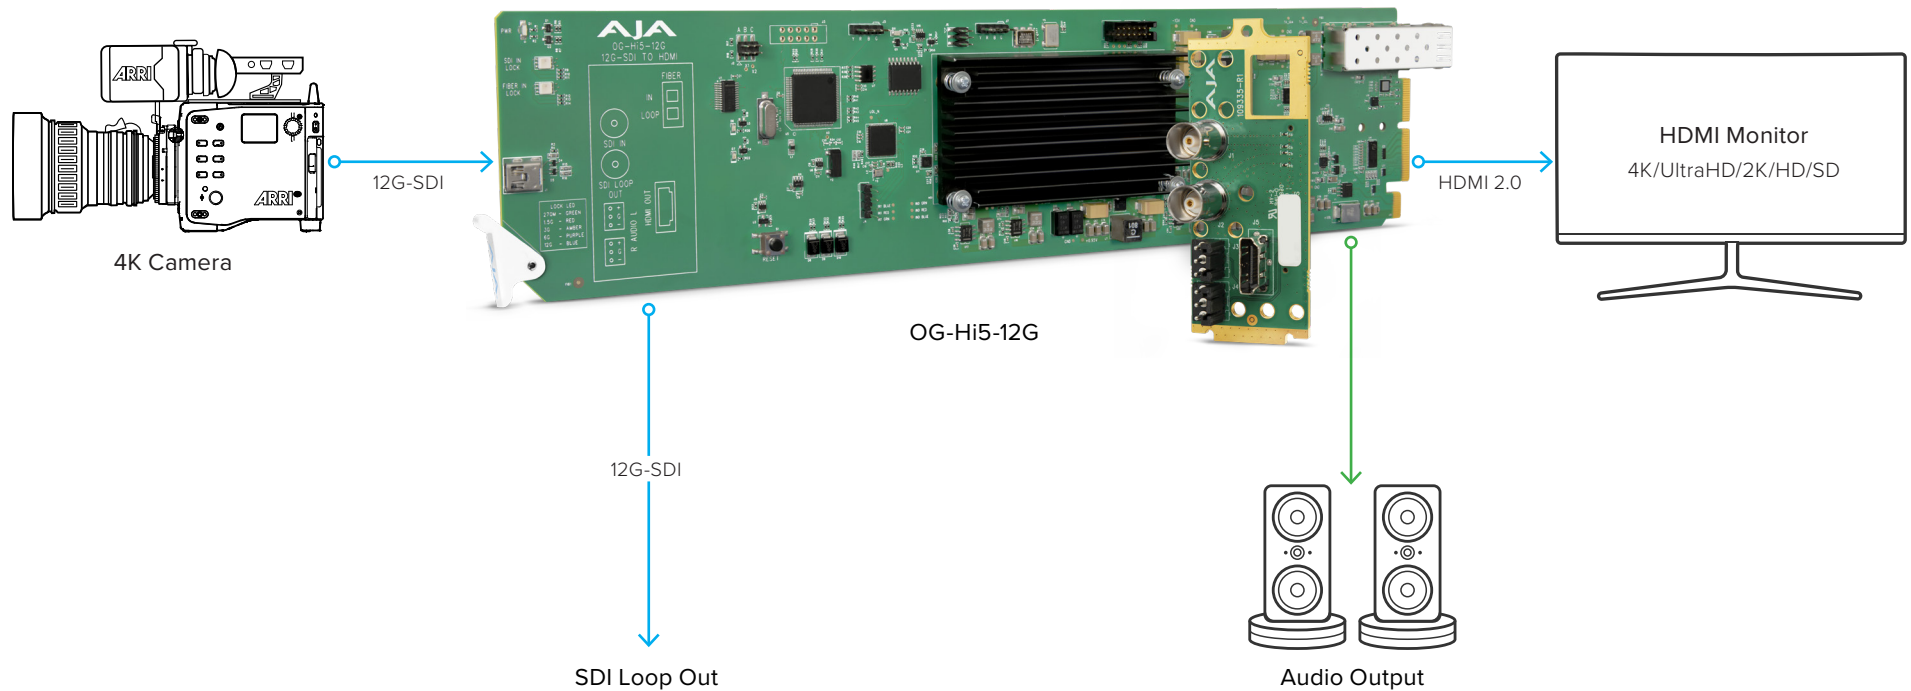

# openGear | OG-Hi5-12G

12G-SDI Source with SDI Loop Through and UltraHD HDMI 2.0 Destination