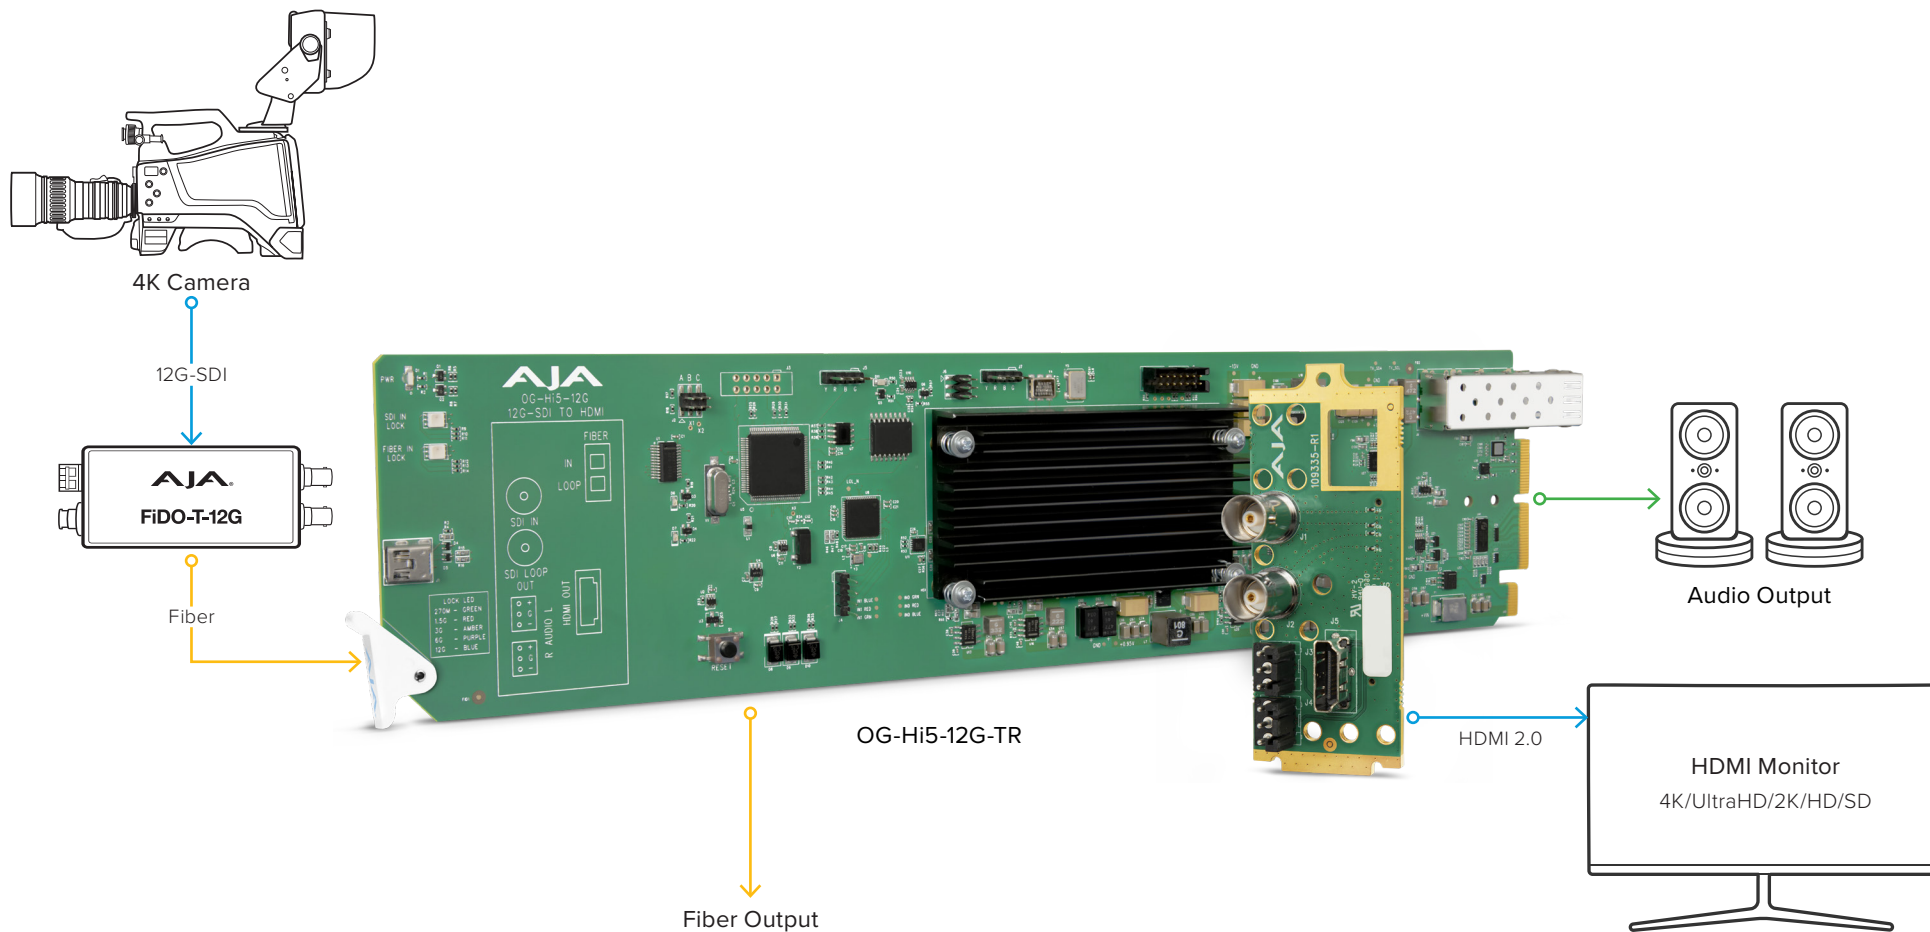

openGear | OG-Hi5-12G-TR

12G-SDI Source with Fiber Input, UltraHD HDMI and Fiber Destinations