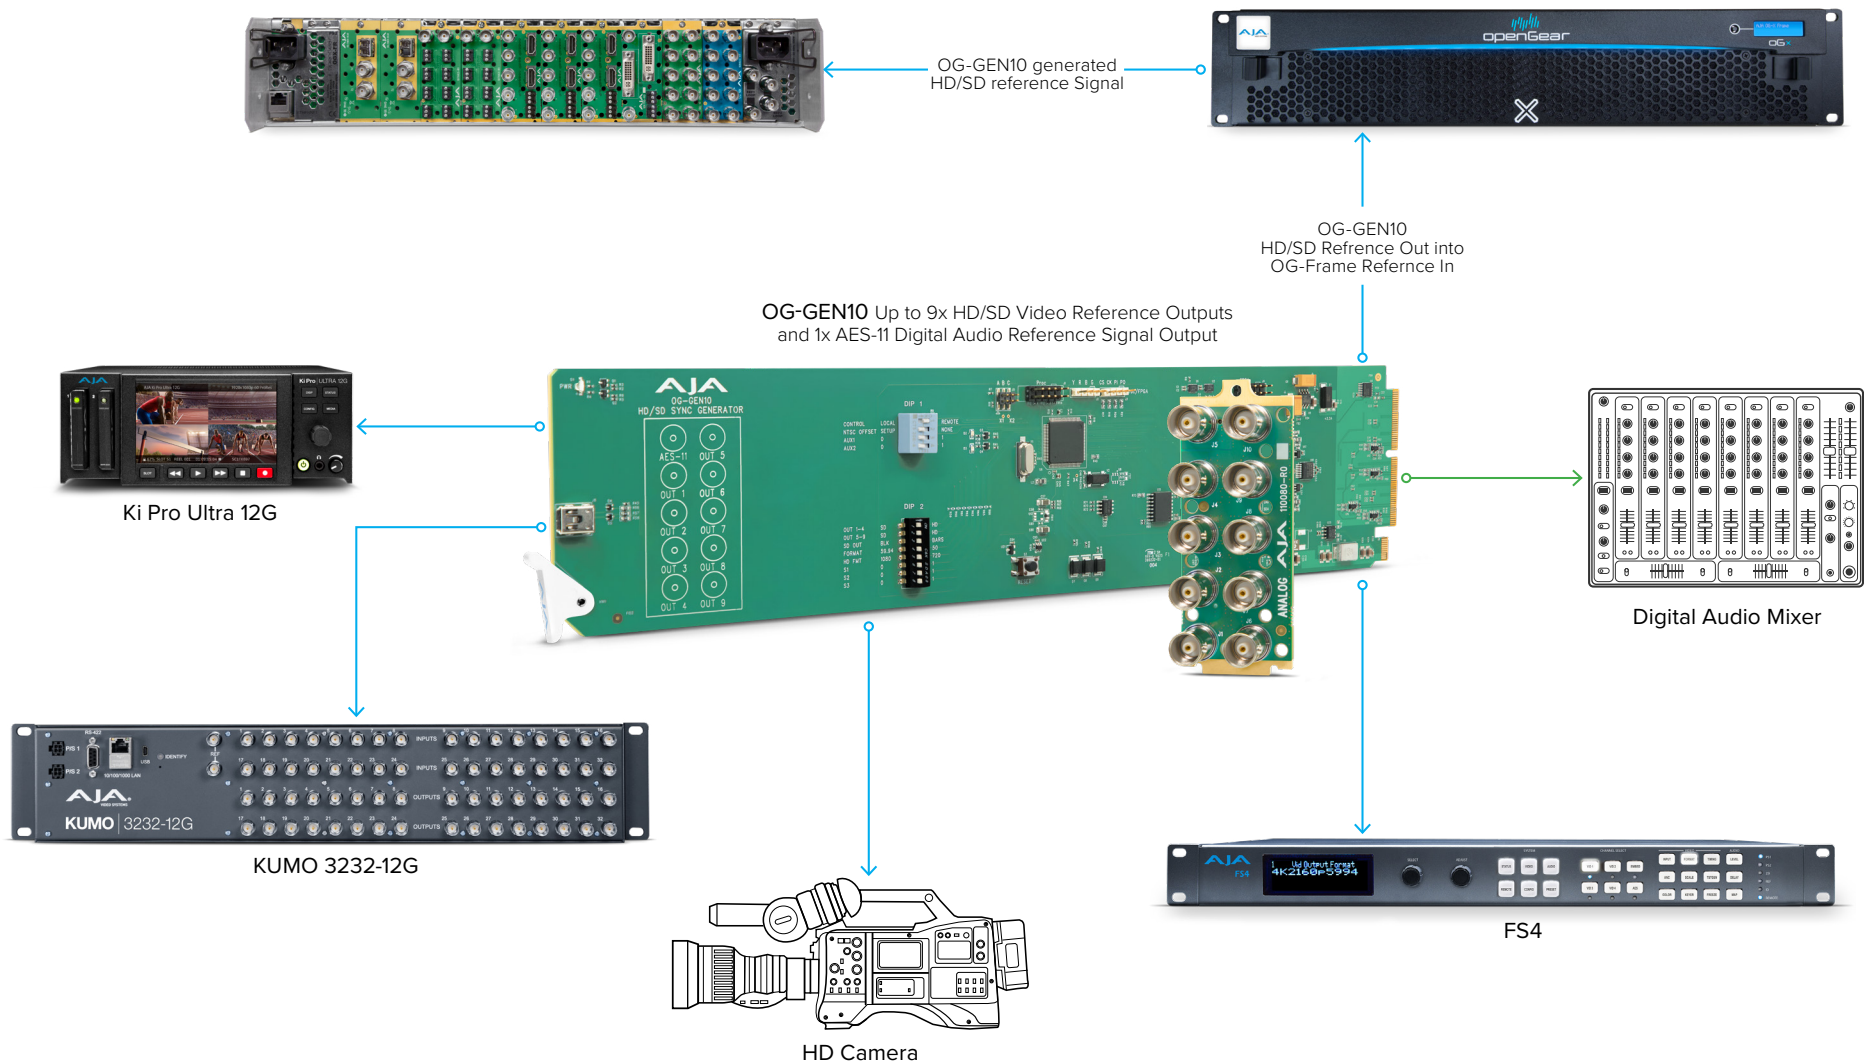

openGear | OG-GEN10

OG-GEN10 Reference Signal Workflow