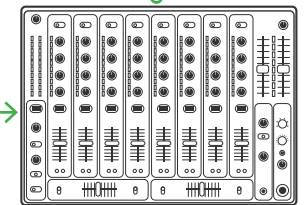

# openGear | OG-12G-AM

4K 12G-SDI Camera

12G-SDI  
Embedded Audio

12G-SDI

Ki Pro Ultra 12G

OG-12G-AM

Simultaneous  
AES/EBU  
Audio I/O

Audio Mixer

DAW

Simultaneous Embed/Disembed of AES/EBU Audio to/from 12G-SDI