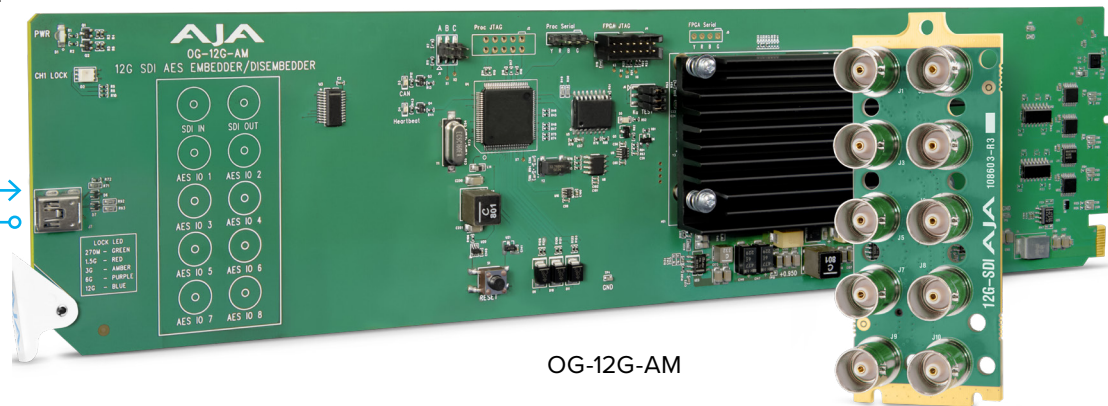

# openGear | OG-12G-AM

4K 12G-SDI Camera

12G-SDI  
Embedded Audio

12G-SDI

Ki Pro Ultra 12G

OG-12G-AM

Simultaneous  
AES/EBU  
Audio I/O

Audio Mixer

DAW

Simultaneous Embed/Disembed of AES/EBU Audio to/from 12G-SDI