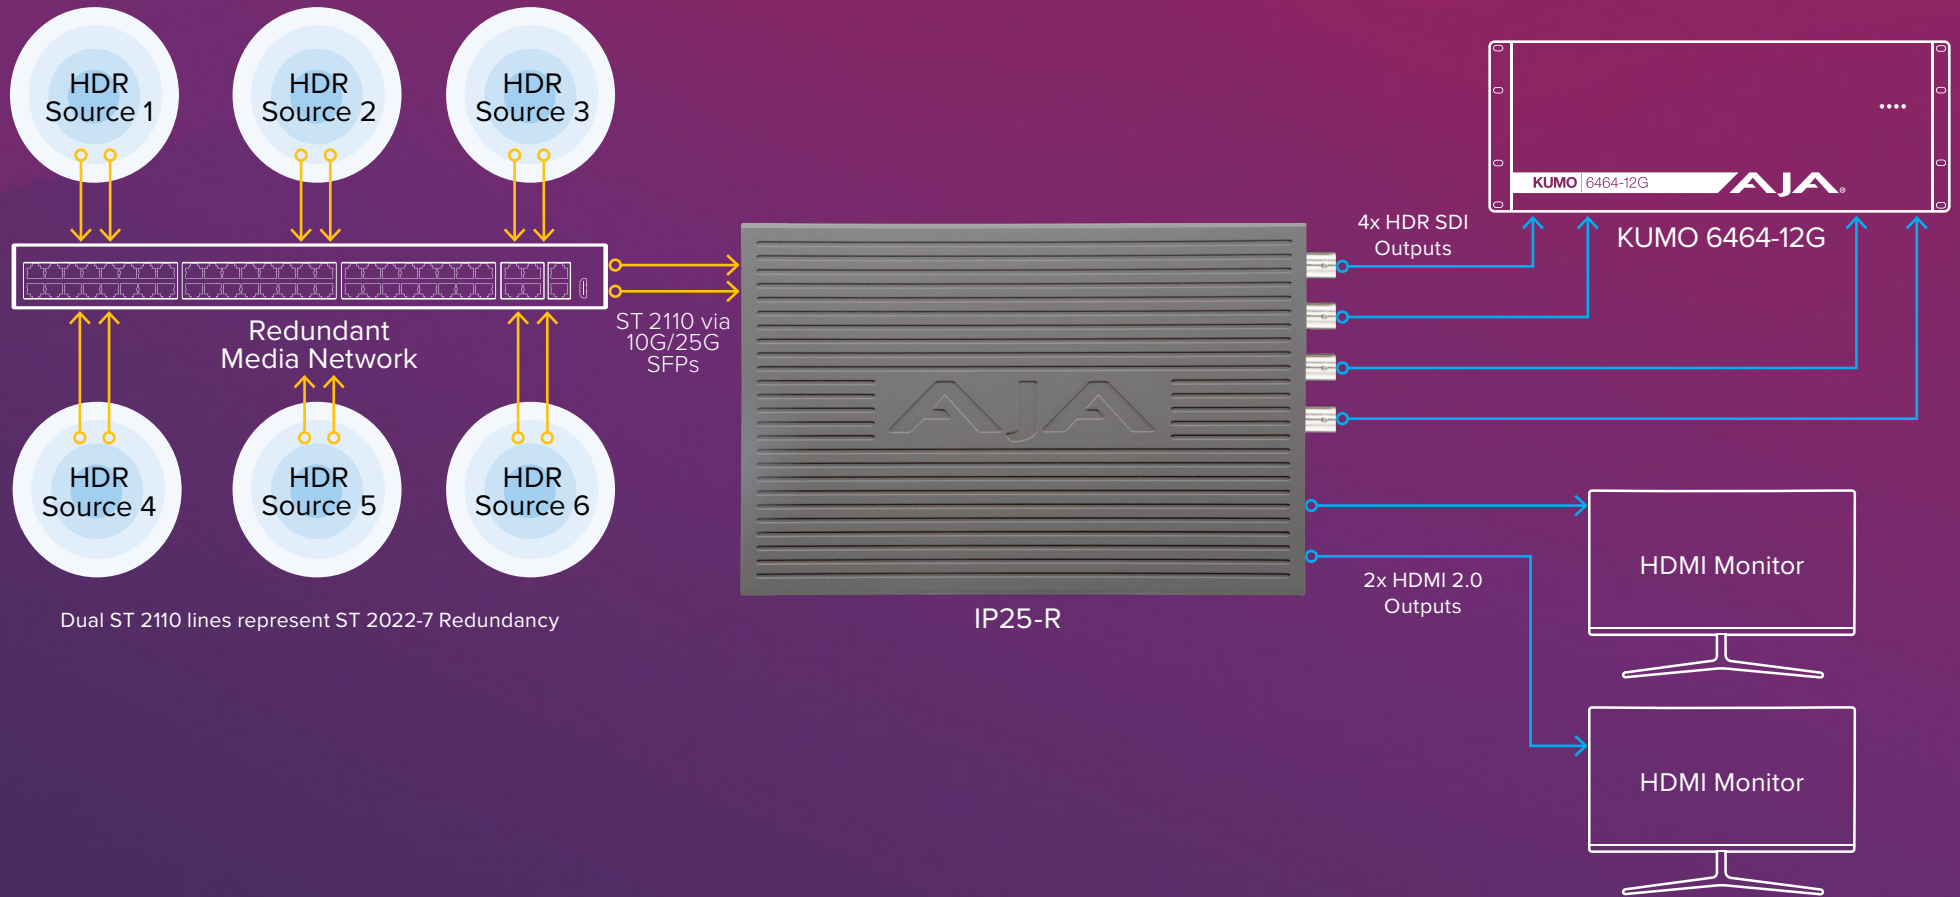

# IP25-R

SMPTE ST 2110 HD HDR 1080p60 to SDI Infrastructure with HDMI Monitoring