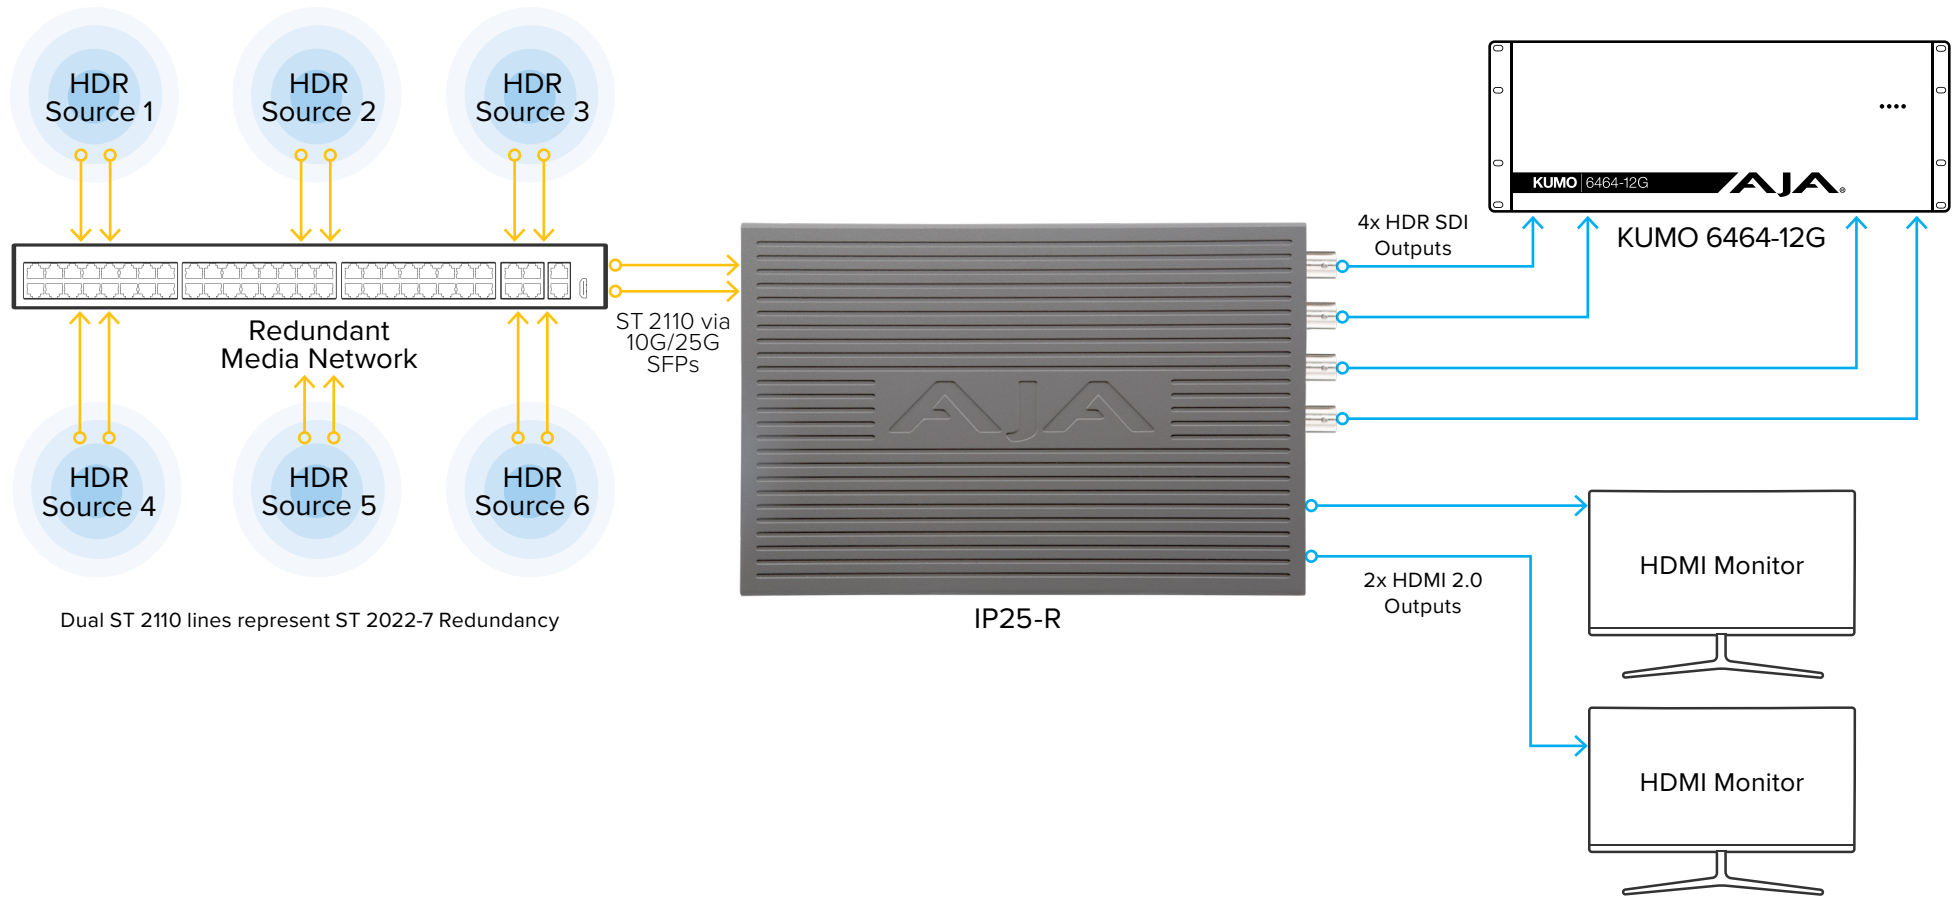

# IP25-R

SMPTE ST 2110 HD HDR 1080p60 to SDI Infrastructure with HDMI Monitoring