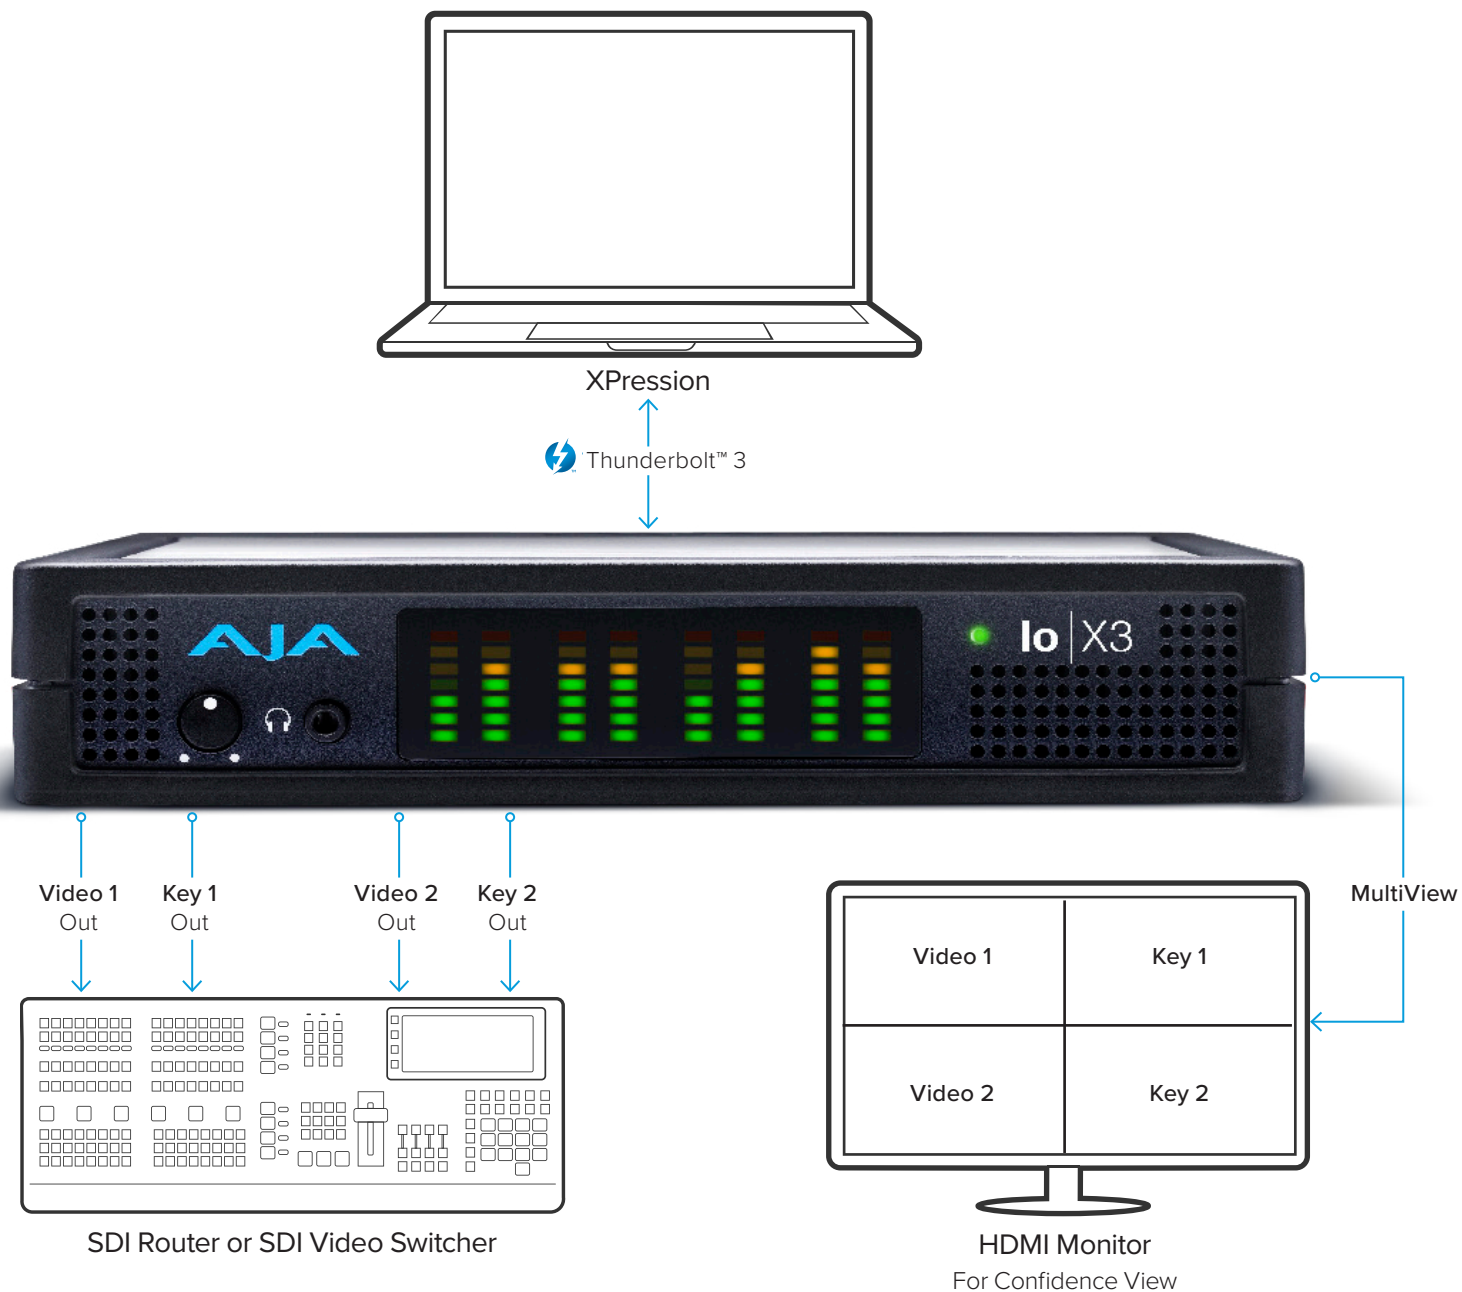

lo | X3

ROSS XPression Example Workflow