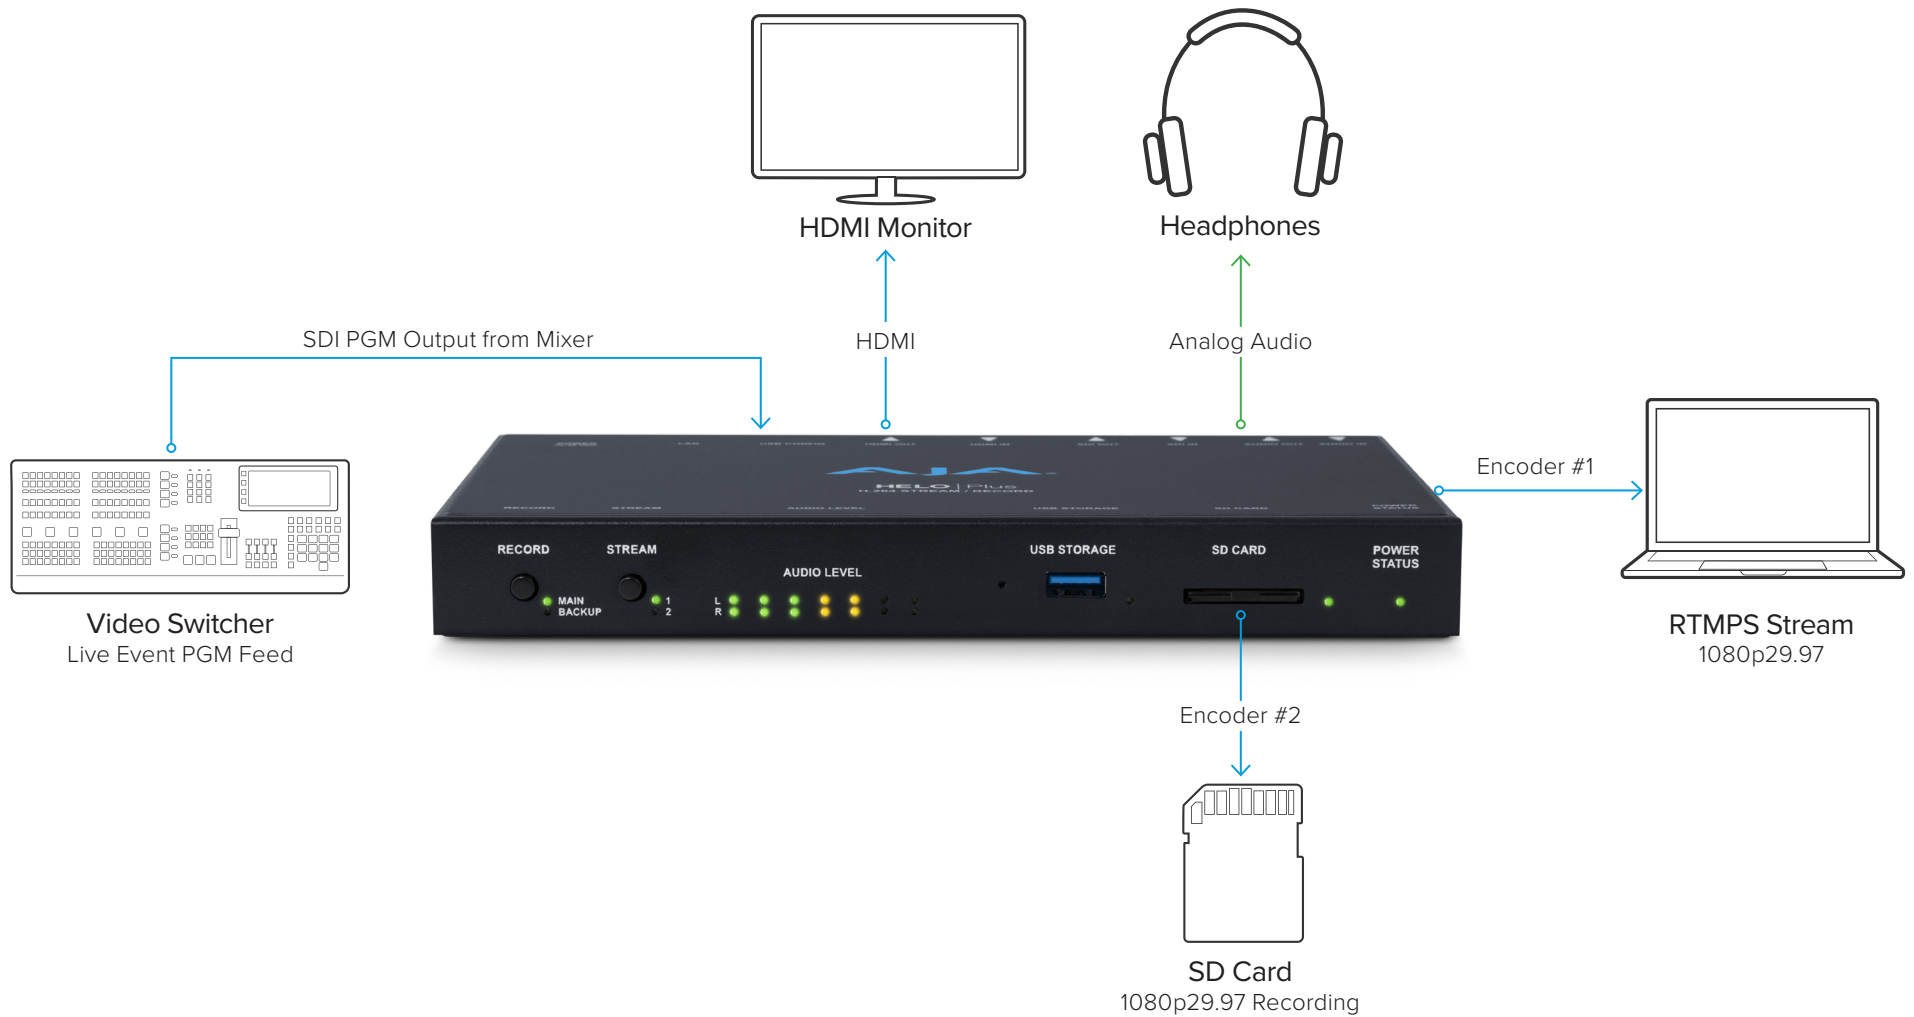

HELO | Plus

Live Event Streaming Workflow