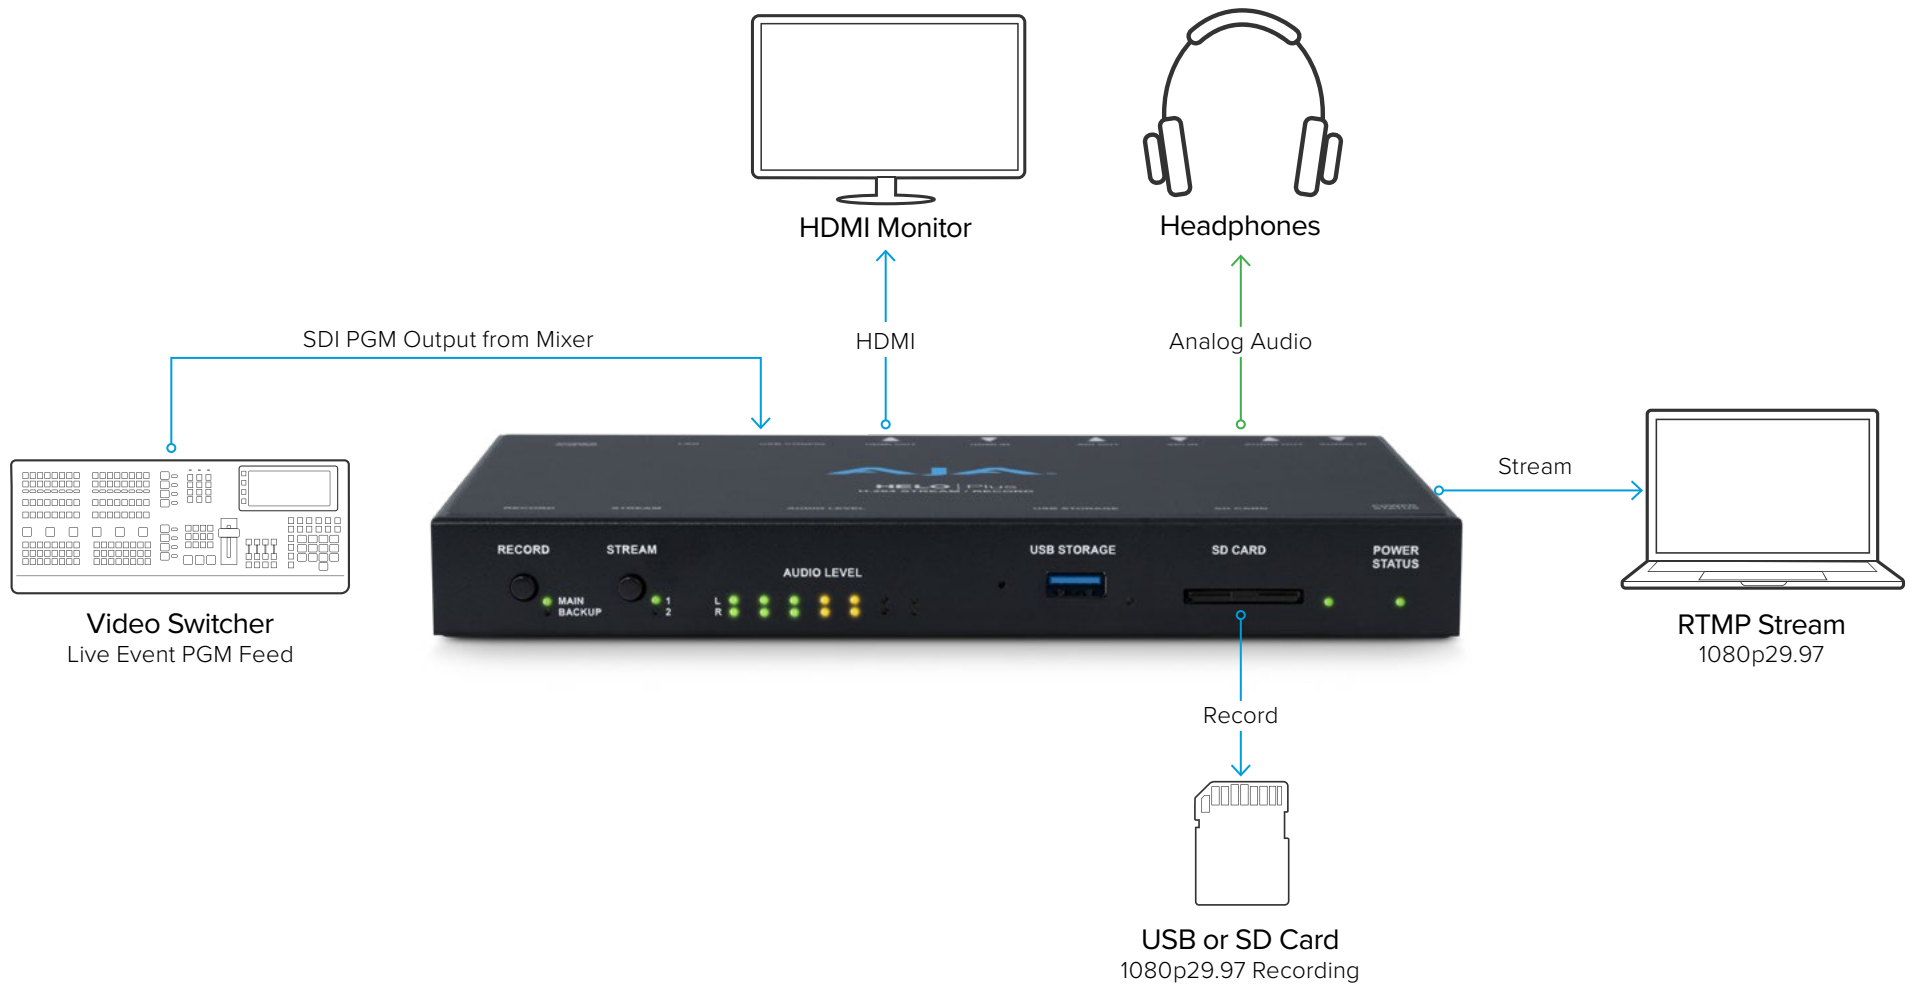

HELO | Plus

Live Event Streaming Workflow