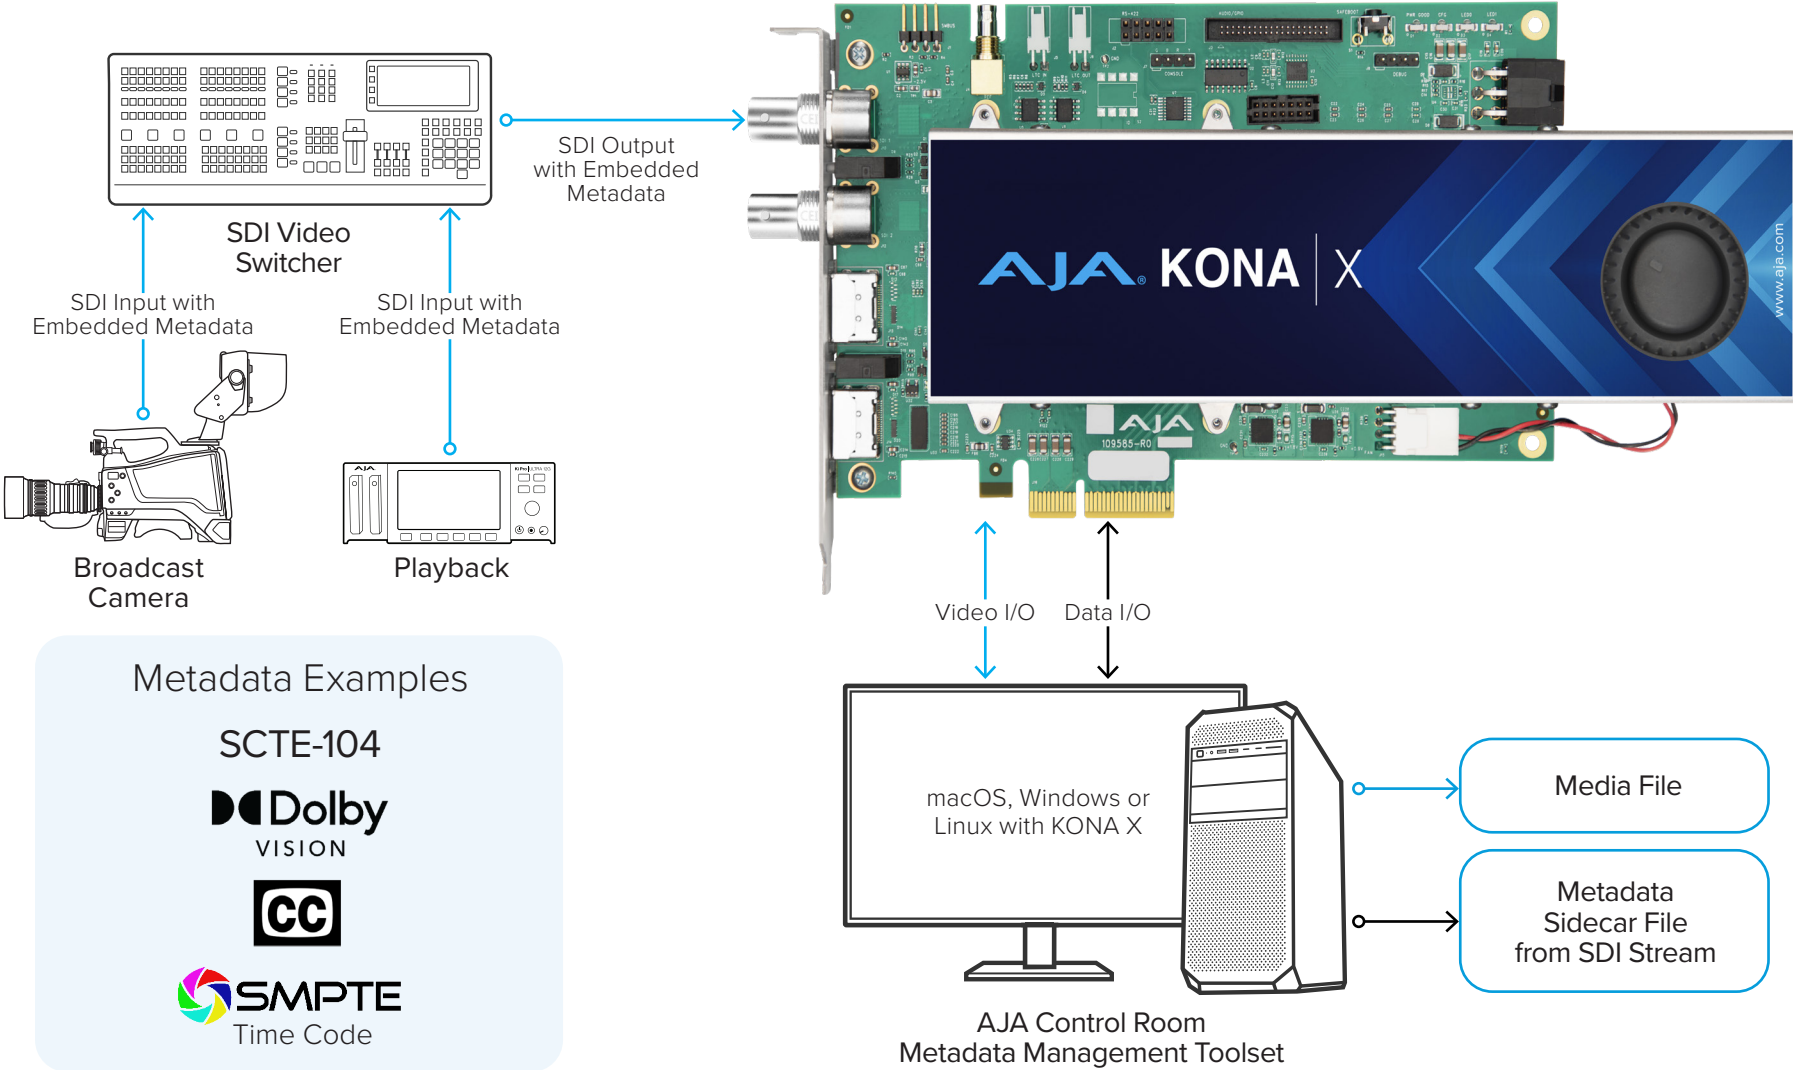

Desktop Software

Desktop Software Metadata Workflow