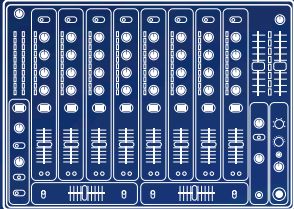

DANTE-12GAM

Audio Mixer with Dante Interface

Dante LAN

Computer with Dante Controller

Dante Audio

Amplifier with Dante Interface

DANTE-12GAM
32-channel Embedder/Disembedder

12G-SDI
16-Channels of embedding
per SDI port

12G-SDI
16-Channels of disembedding
per SDI port

Ki Pro Ultra 12G

Video Mixer w/12G-SDI Out

Simultaneous Embed/Disembed to/from 12G-SDI/Dante