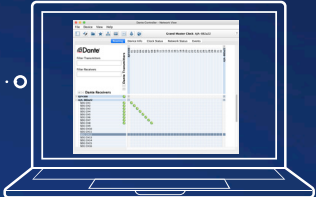

DANTE-12GAM

Audio Mixer with Dante Interface

Dante LAN

Computer with Dante Controller

Dante Audio

Amplifier with Dante Interface

DANTE-12GAM
32-channel Embedder/Disembedder

12G-SDI
16-Channels of embedding
per SDI port

12G-SDI
16-Channels of disembedding
per SDI port

Ki Pro Ultra 12G

Video Mixer w/12G-SDI Out

Simultaneous Embed/Disembed to/from 12G-SDI/Dante