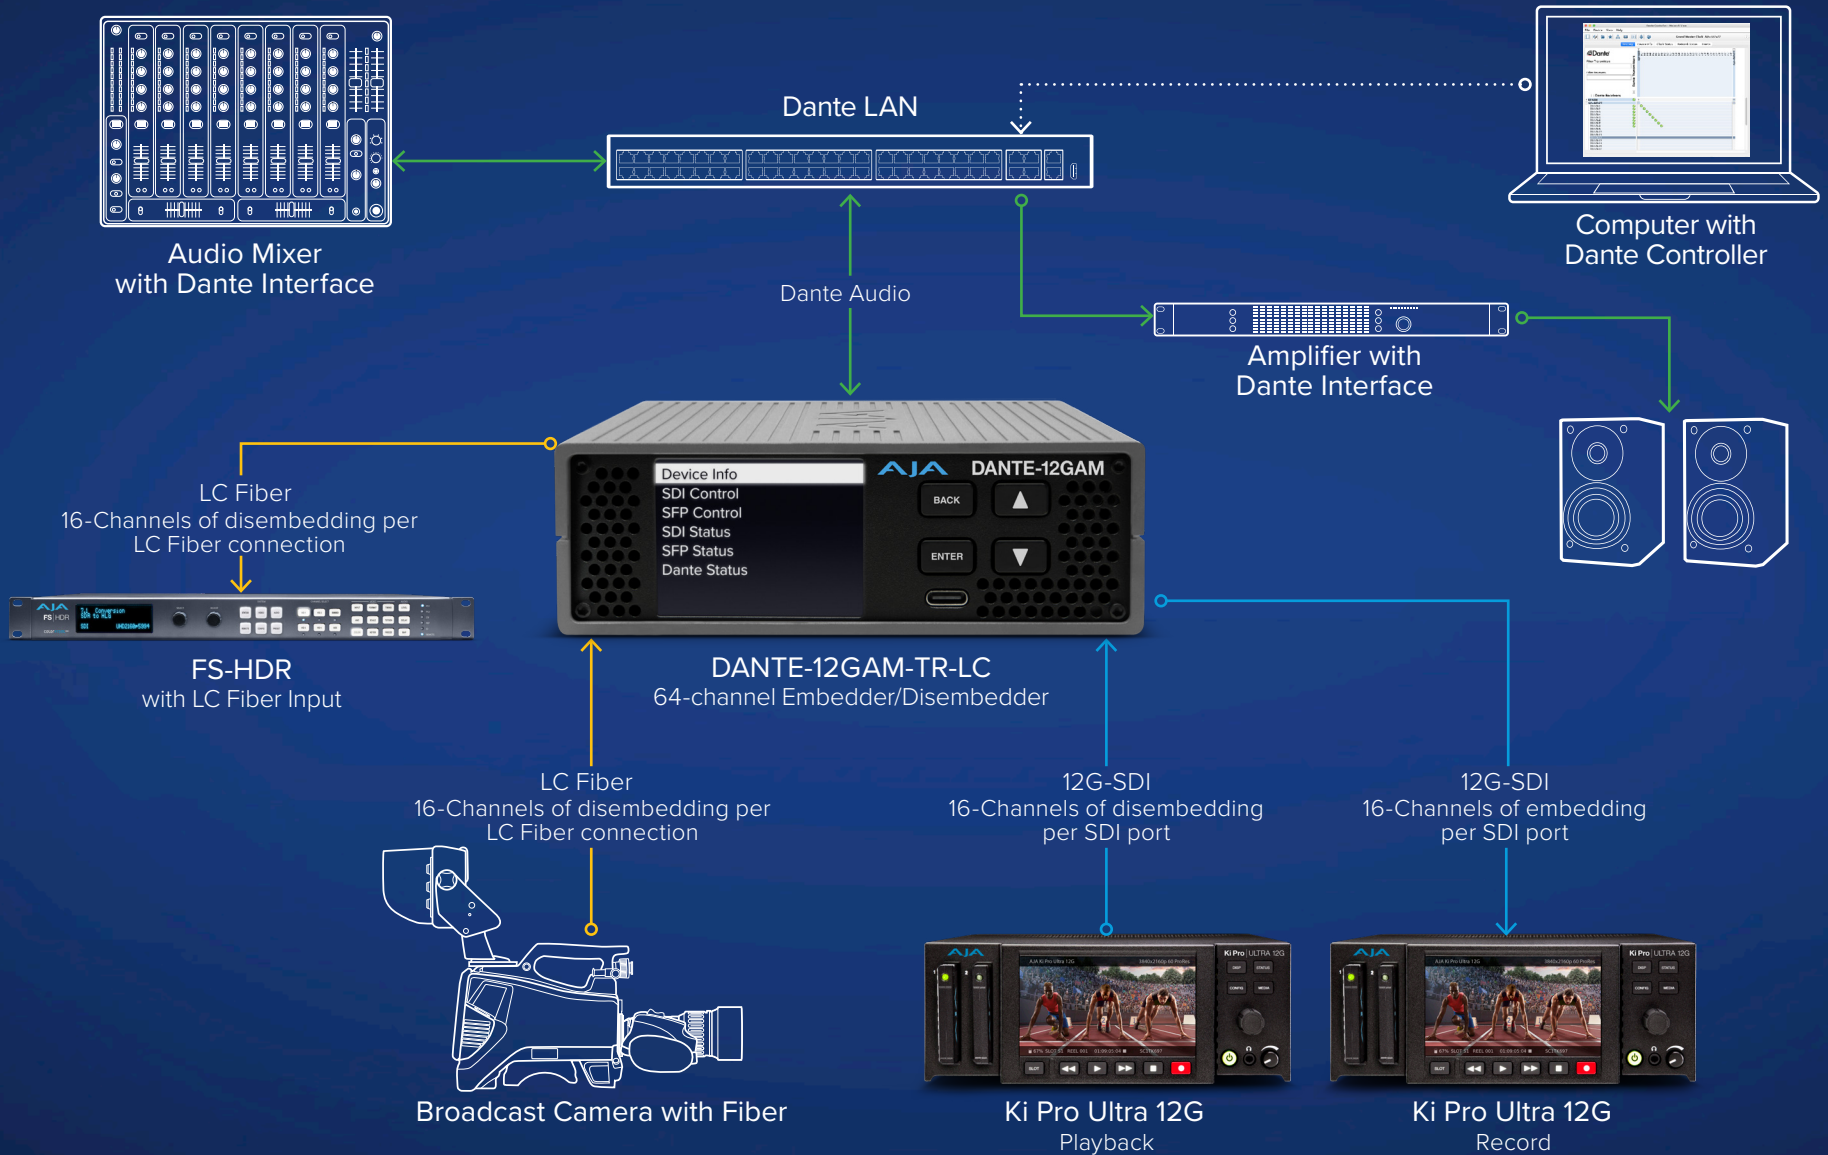

DANTE-12GAM-TR-LC

64-Channels of Audio Bridging 12G-SDI/LC Fiber/Dante