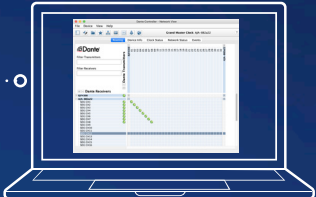

# DANTE-12GAM-TR-BNC

Audio Mixer with Dante Interface

Dante LAN

Computer with Dante Controller

Dante Audio

Amplifier with Dante Interface

DANTE-12GAM-TR-BNC  
64-channel Embedder/Disembedder

12G-SDI  
16-Channels of embedding or disembedding per SDI port