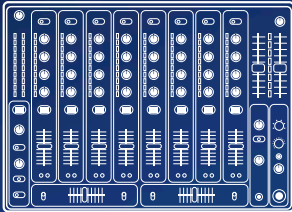

# DANTE-12GAM-TR-BNC

Audio Mixer with Dante Interface

Dante LAN

Computer with Dante Controller

Dante Audio

Amplifier with Dante Interface

DANTE-12GAM-TR-BNC  
64-channel Embedder/Disembedder

12G-SDI  
16-Channels of embedding or disembedding per SDI port

KUMO 1616-12G  
12G-SDI Router

64-Channels of Audio Bridging 12G-SDI/Dante