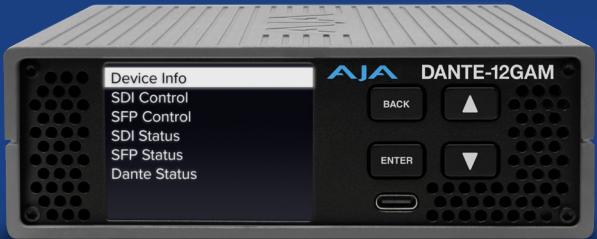

# DANTE-12GAM-TR-BNC

Audio Mixer with Dante Interface

Dante LAN

Computer with Dante Controller

Dante Audio

Amplifier with Dante Interface

DANTE-12GAM-TR-BNC  
64-channel Embedder/Disembedder

12G-SDI  
16-Channels of embedding or disembedding per SDI port

KUMO 1616-12G  
12G-SDI Router

64-Channels of Audio Bridging 12G-SDI/Dante