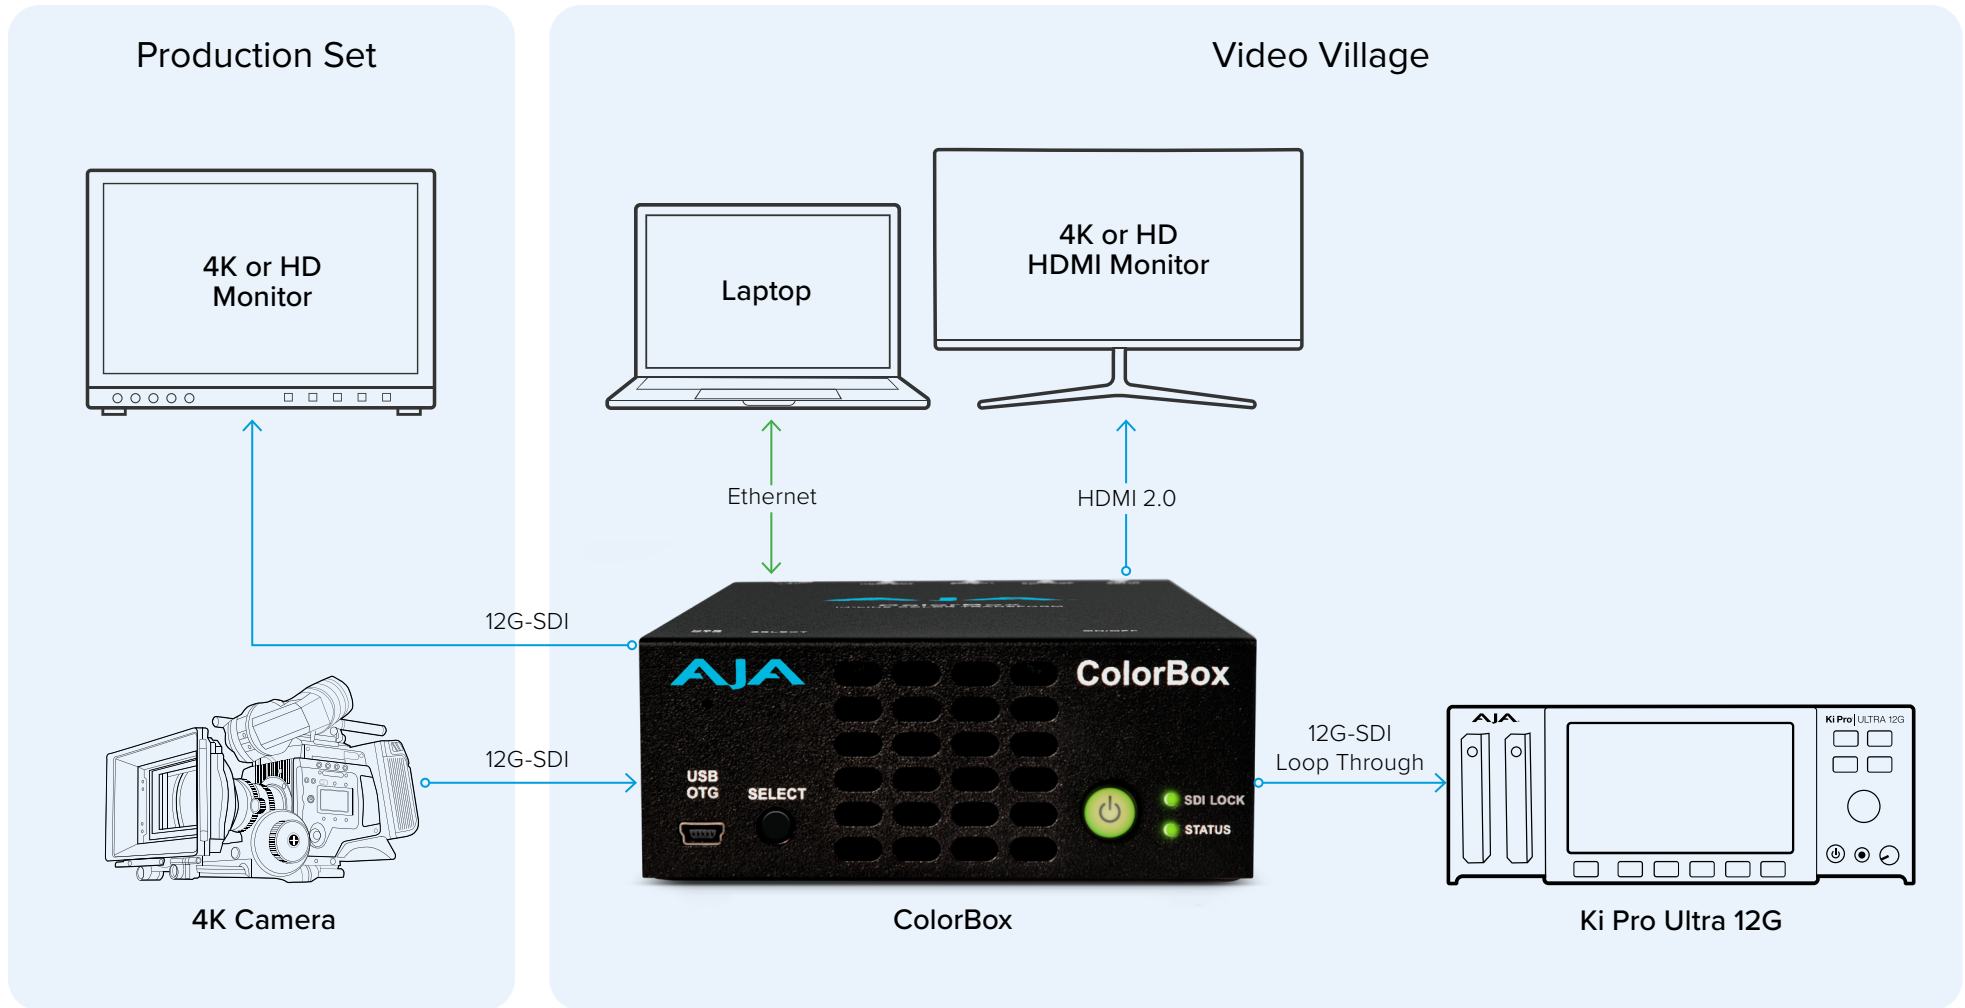

ColorBox

4K Production Workflow - Standalone