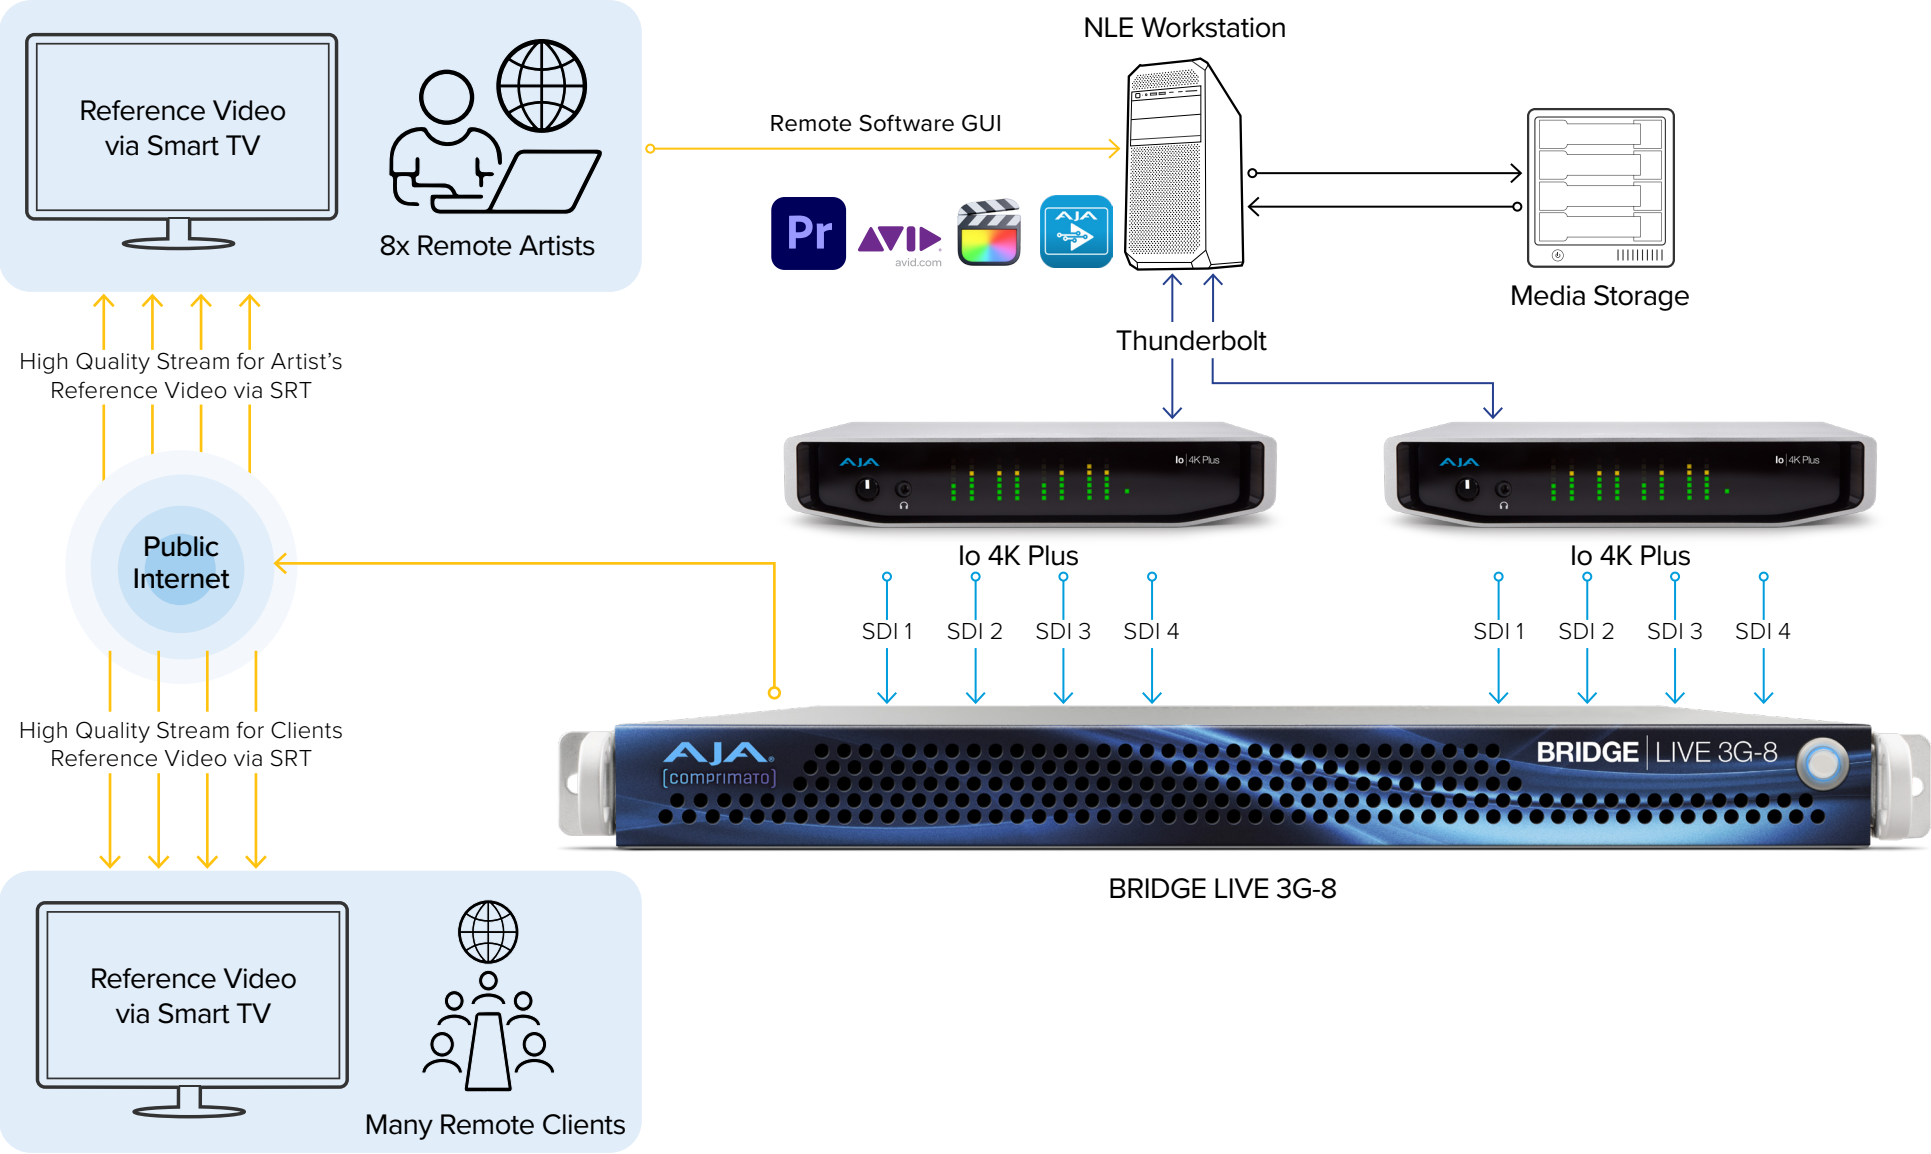

BRIDGE | LIVE Family

BRIDGE LIVE for Facility Equipment HD Streaming to Creatives and Clients