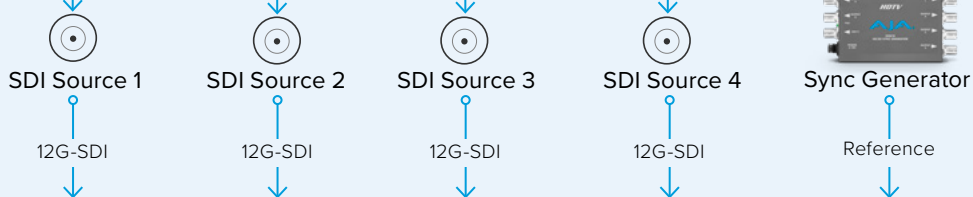

BRIDGE | LIVE 12G-4

Remote Sources

BRIDGE LIVE 12G-4 Tx
(Encode SDI)
+
Write Timestamps

Public Internet
or Private Line

Stream (IP Video)

Media Facility
or Data Center

BRIDGE LIVE 12G-4 Rx
(Decode to SDI)
+
Read Timestamp

Multi-Channel Synchronous Transport for Backhaul