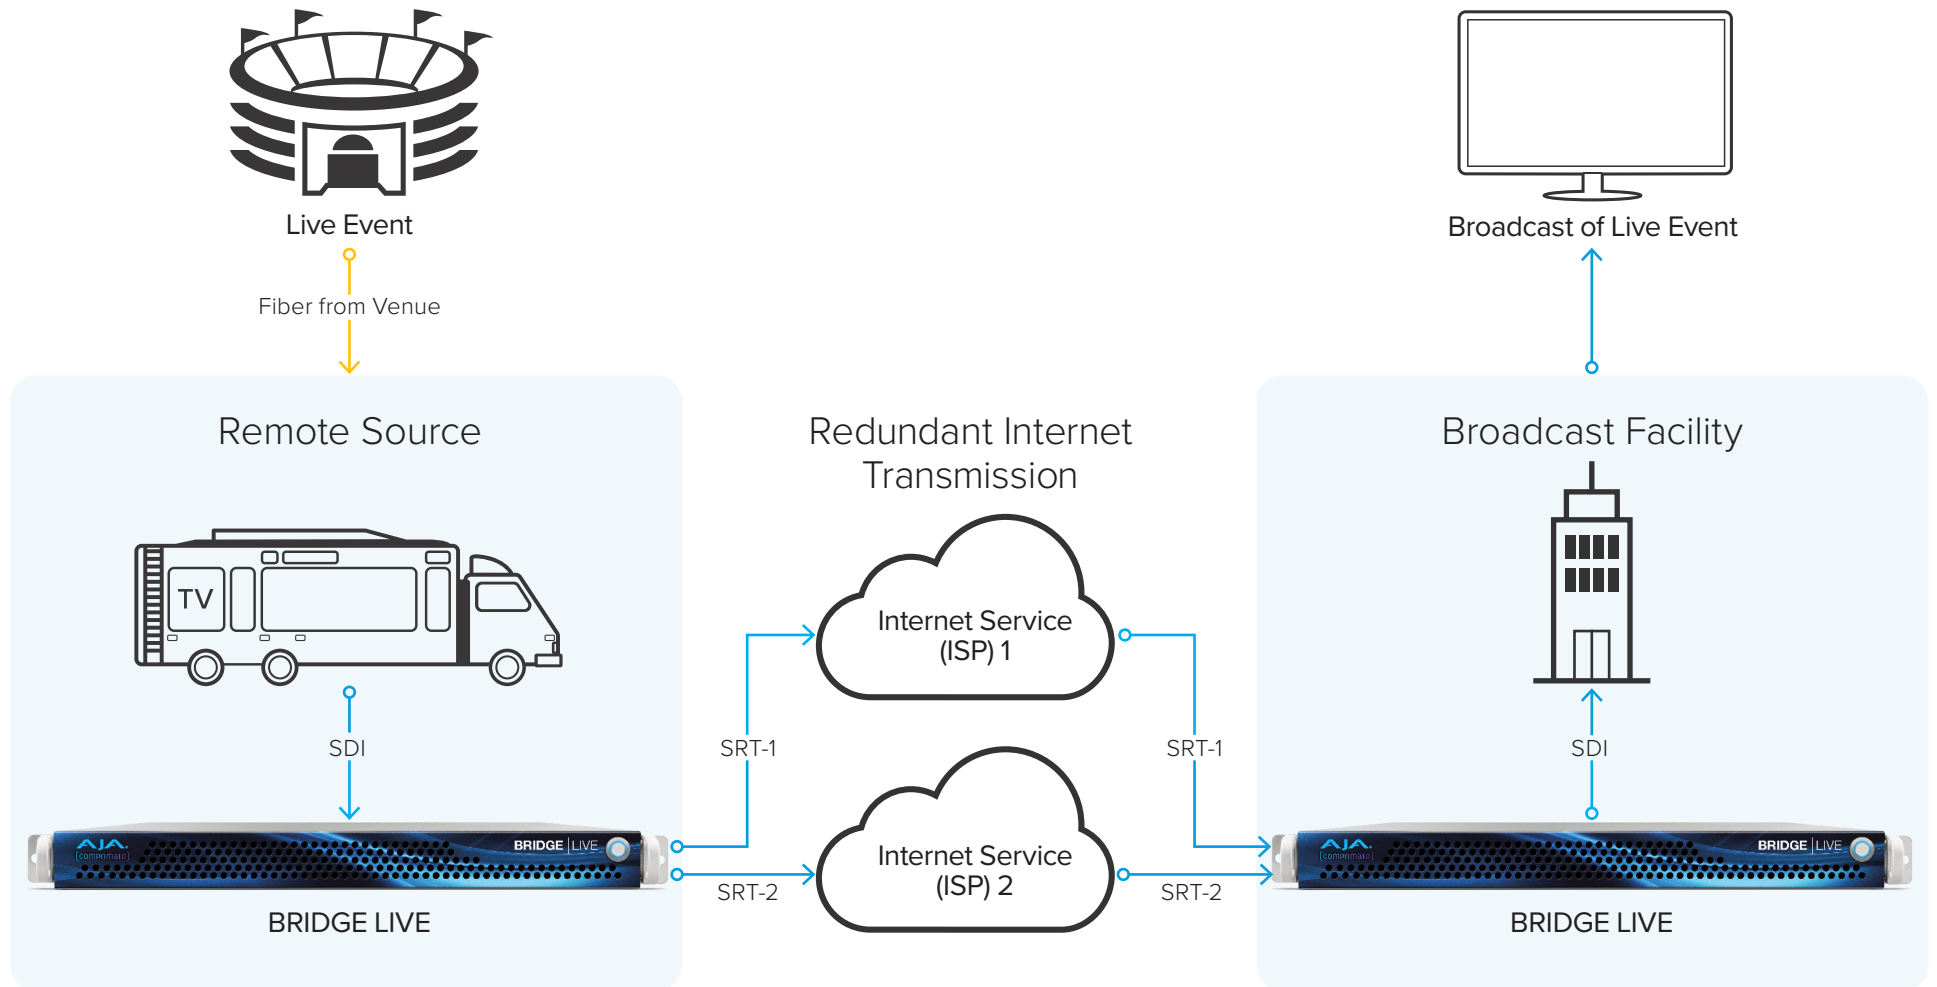

BRIDGE | LIVE

Live Broadcast Contribution Workflow with Path Redundancy