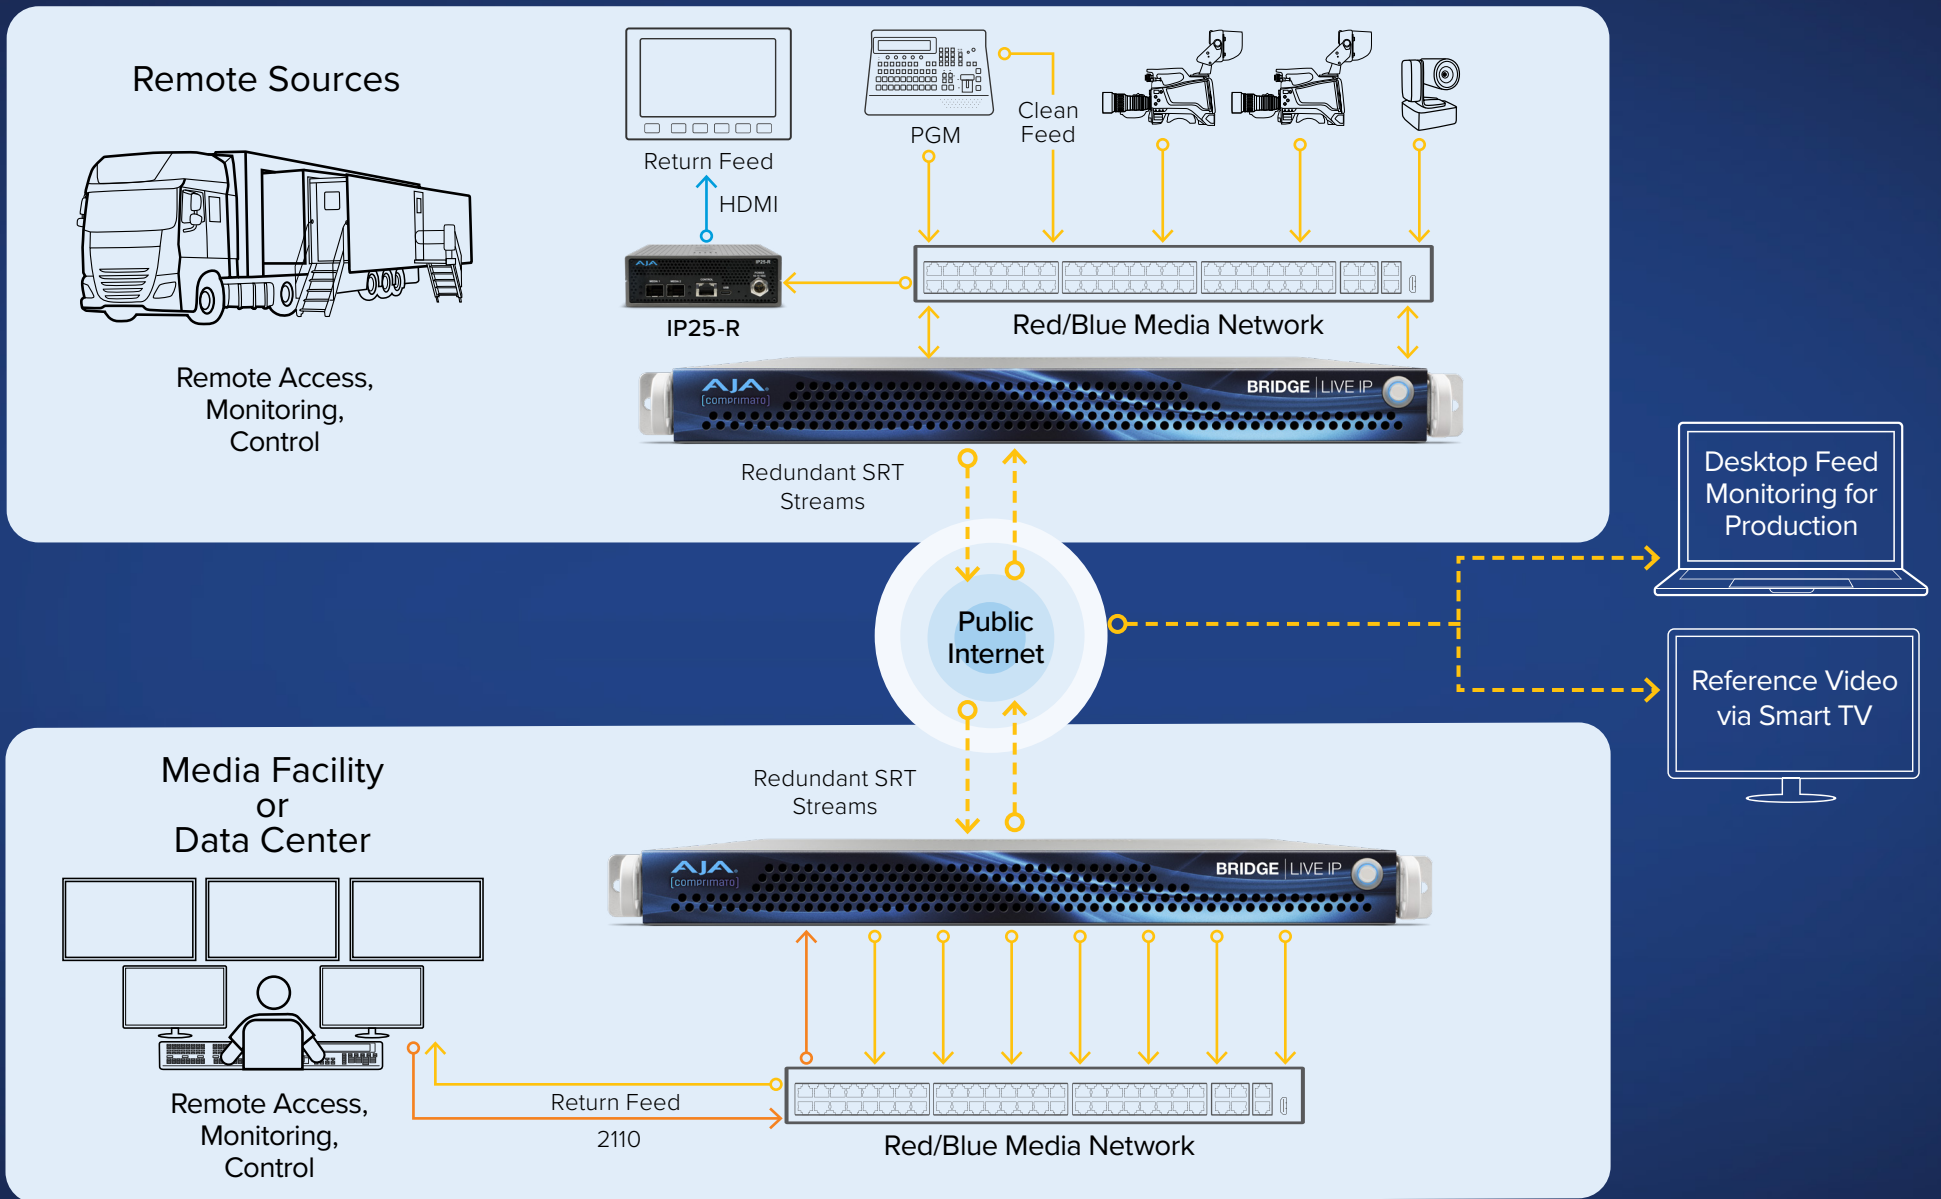

BRIDGE | LIVE IP

Remote Video Transport and Contribution with Return