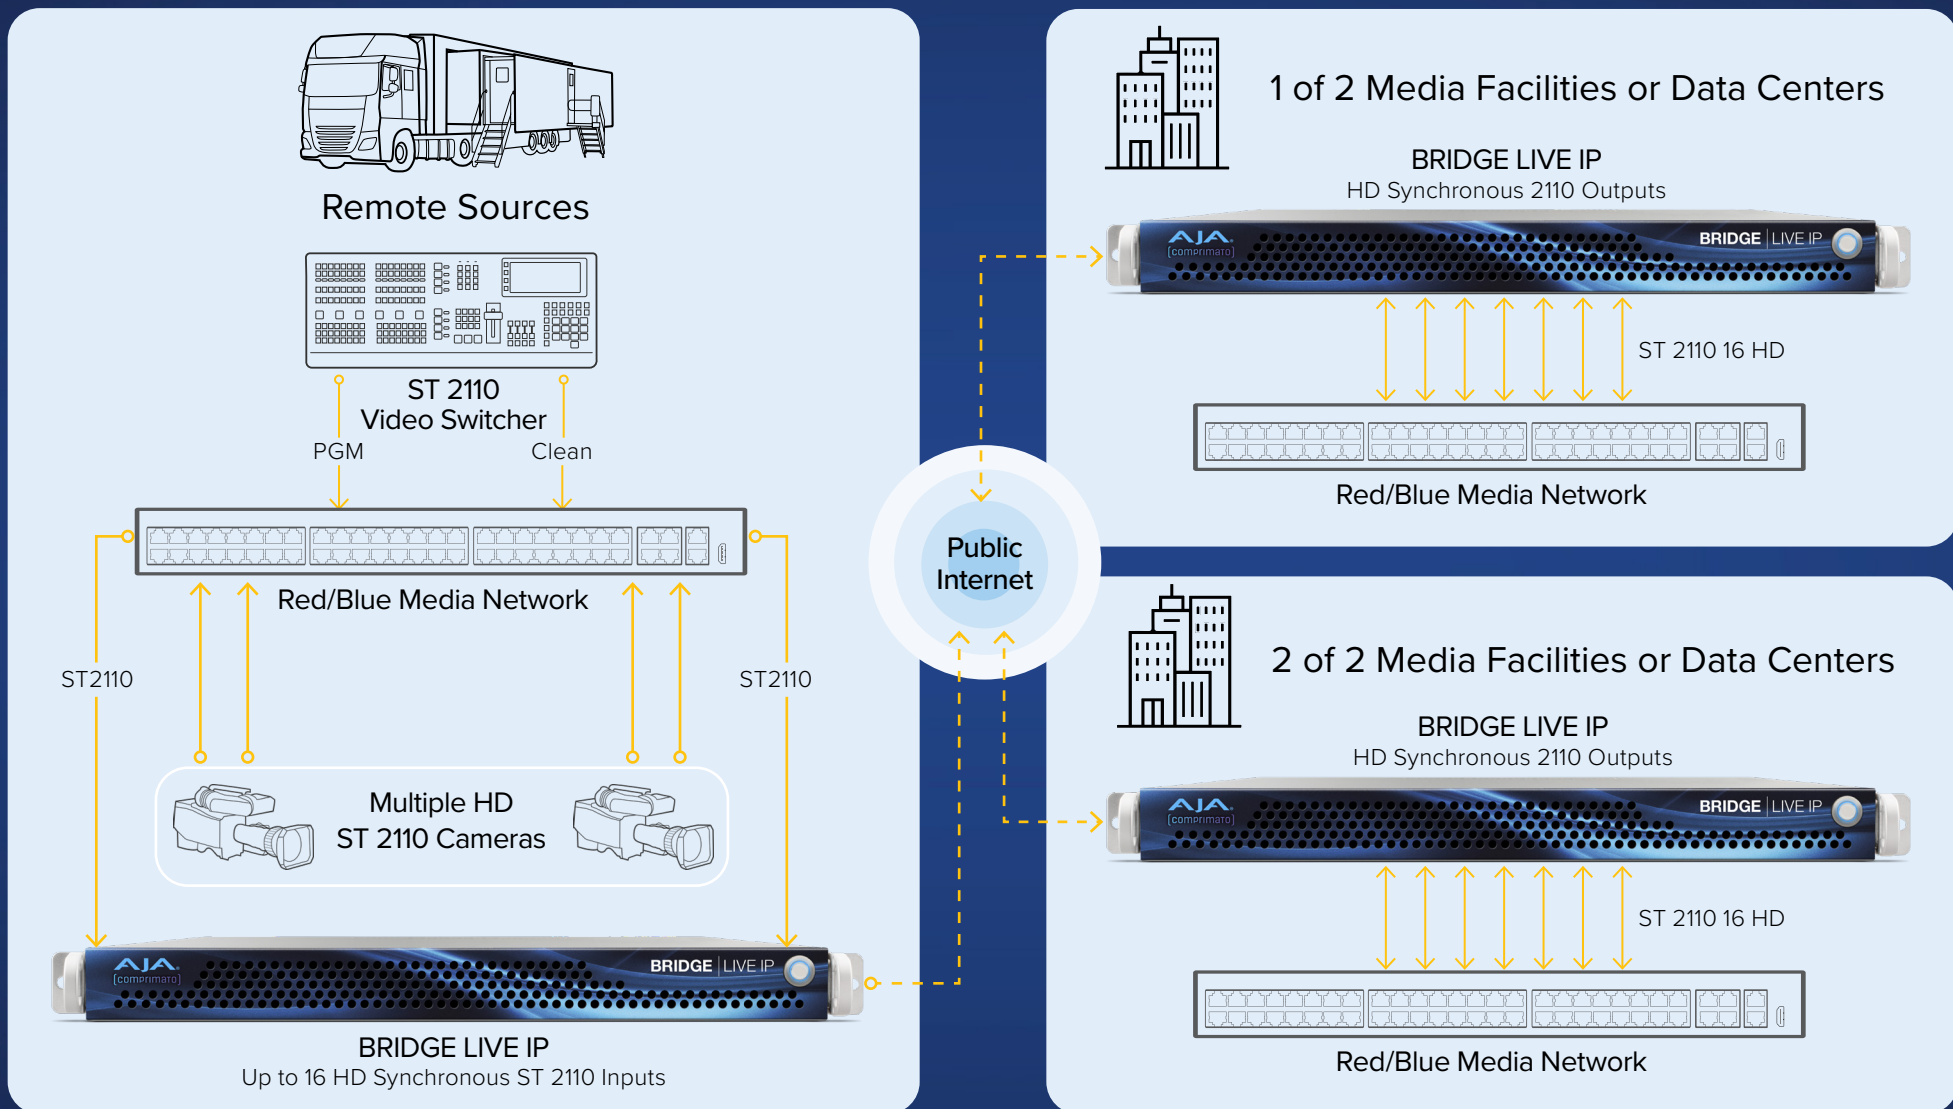

BRIDGE | LIVE IP

One-to-Many HD