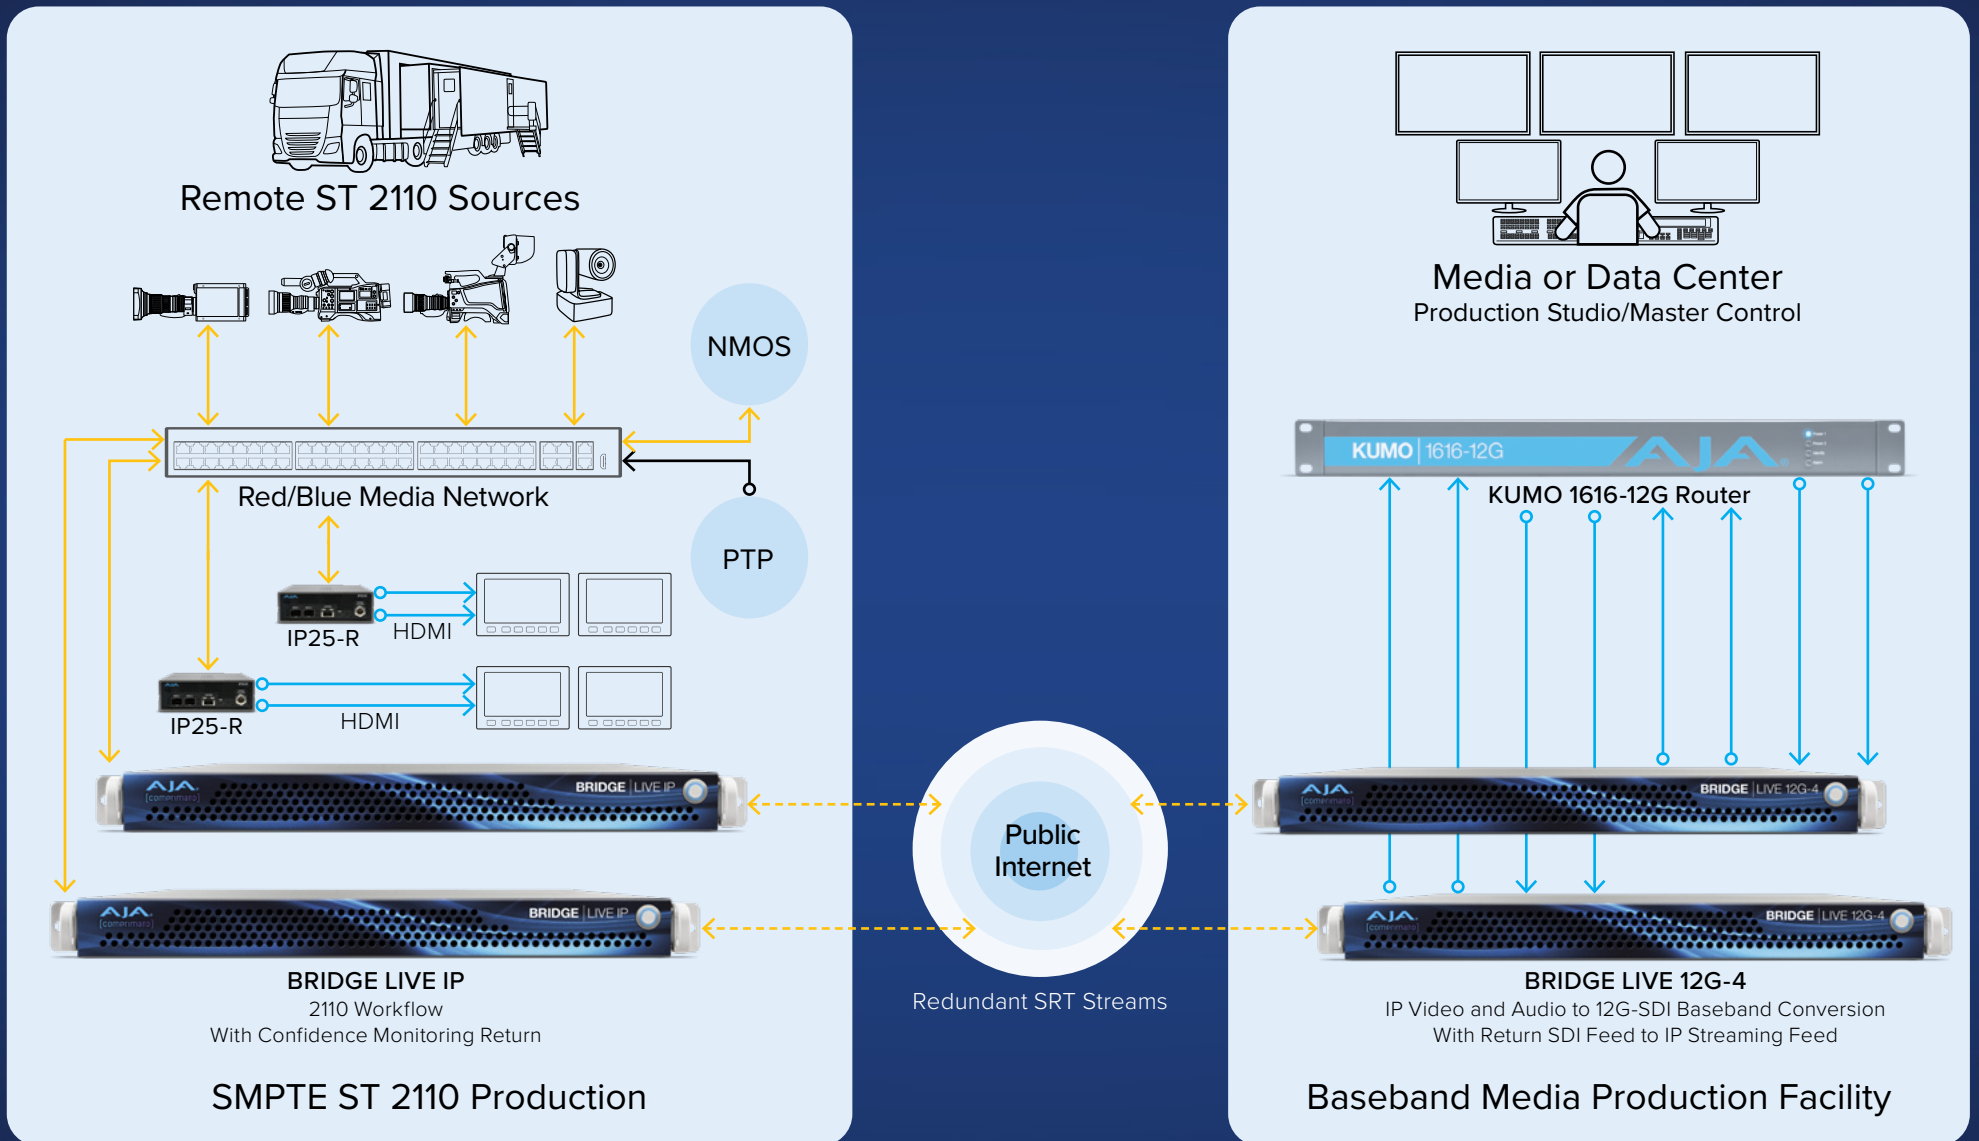

# BRIDGE | LIVE IP

Many to Many UHDp60 ST 2110 over the Internet to SDI