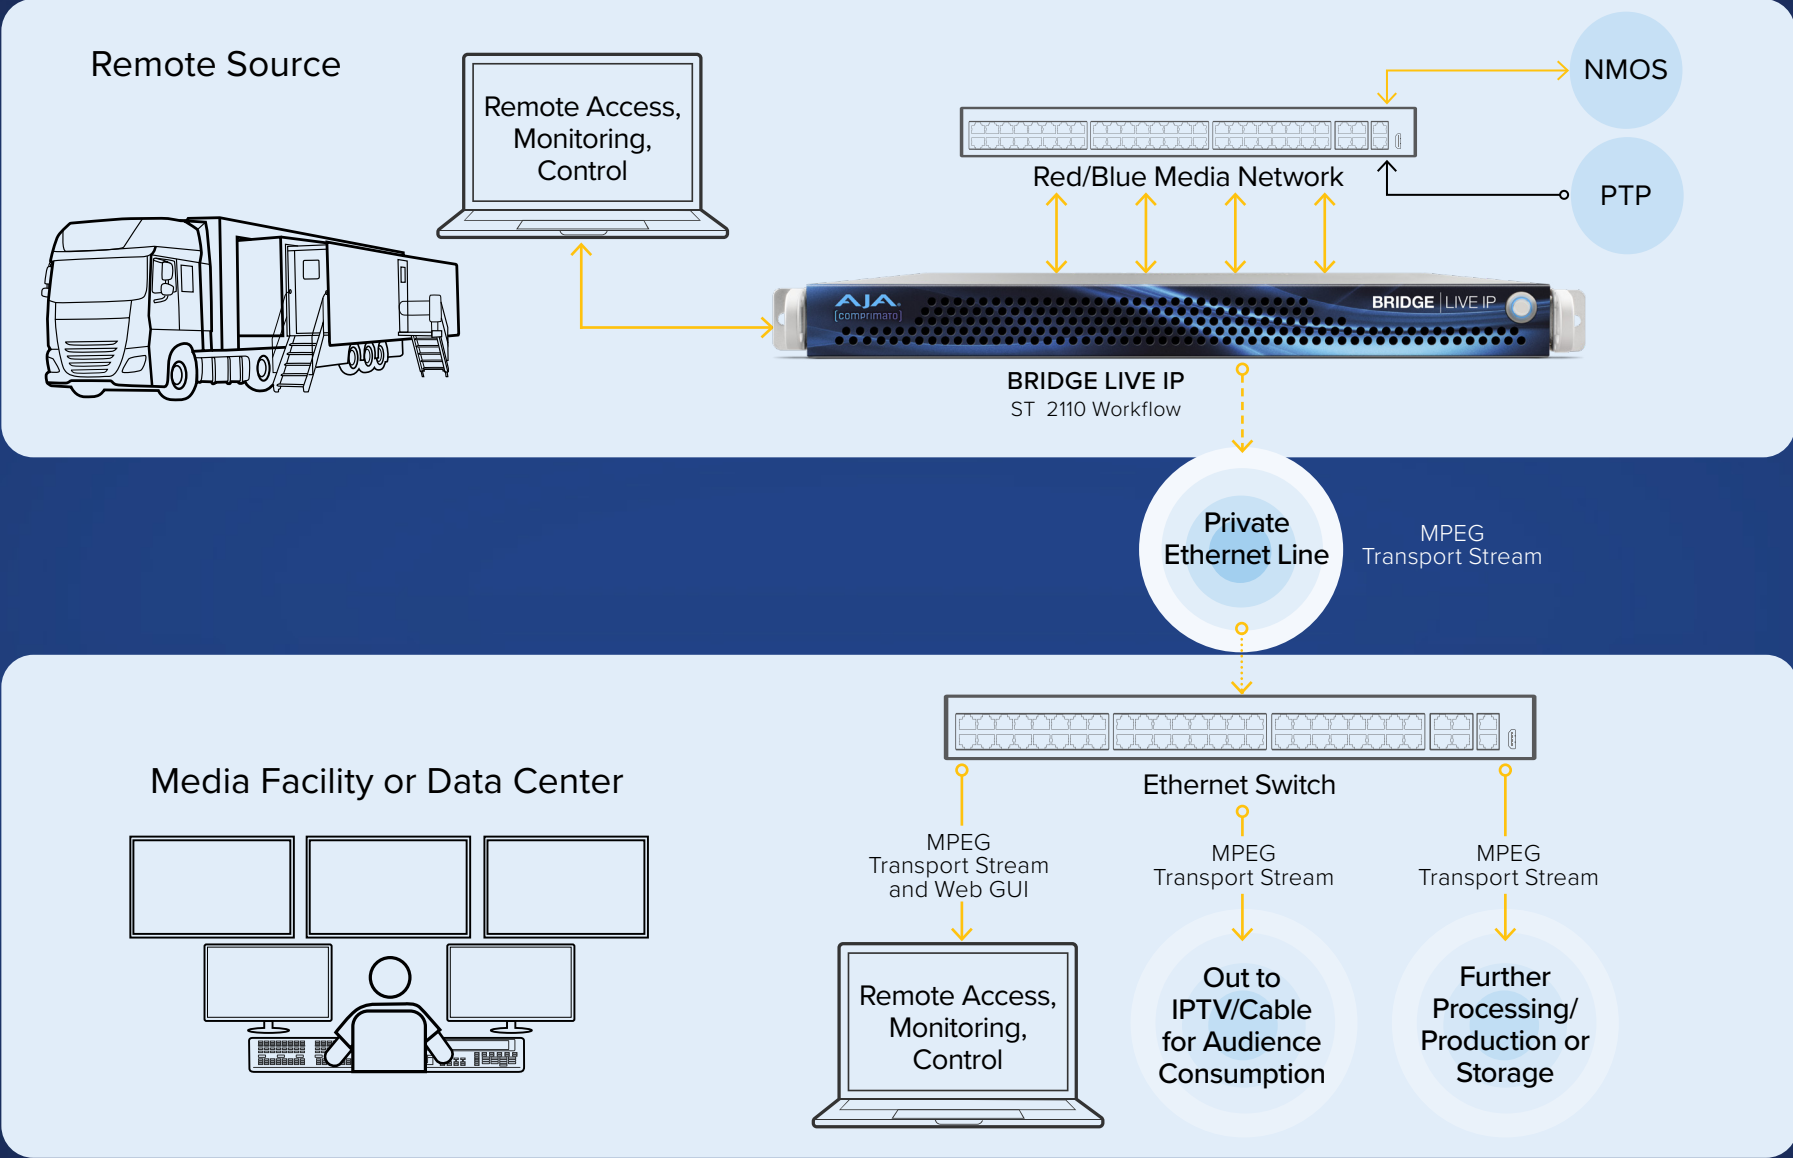

BRIDGE | LIVE IP

Live Production Encoding for Telco, IPTV and Cable