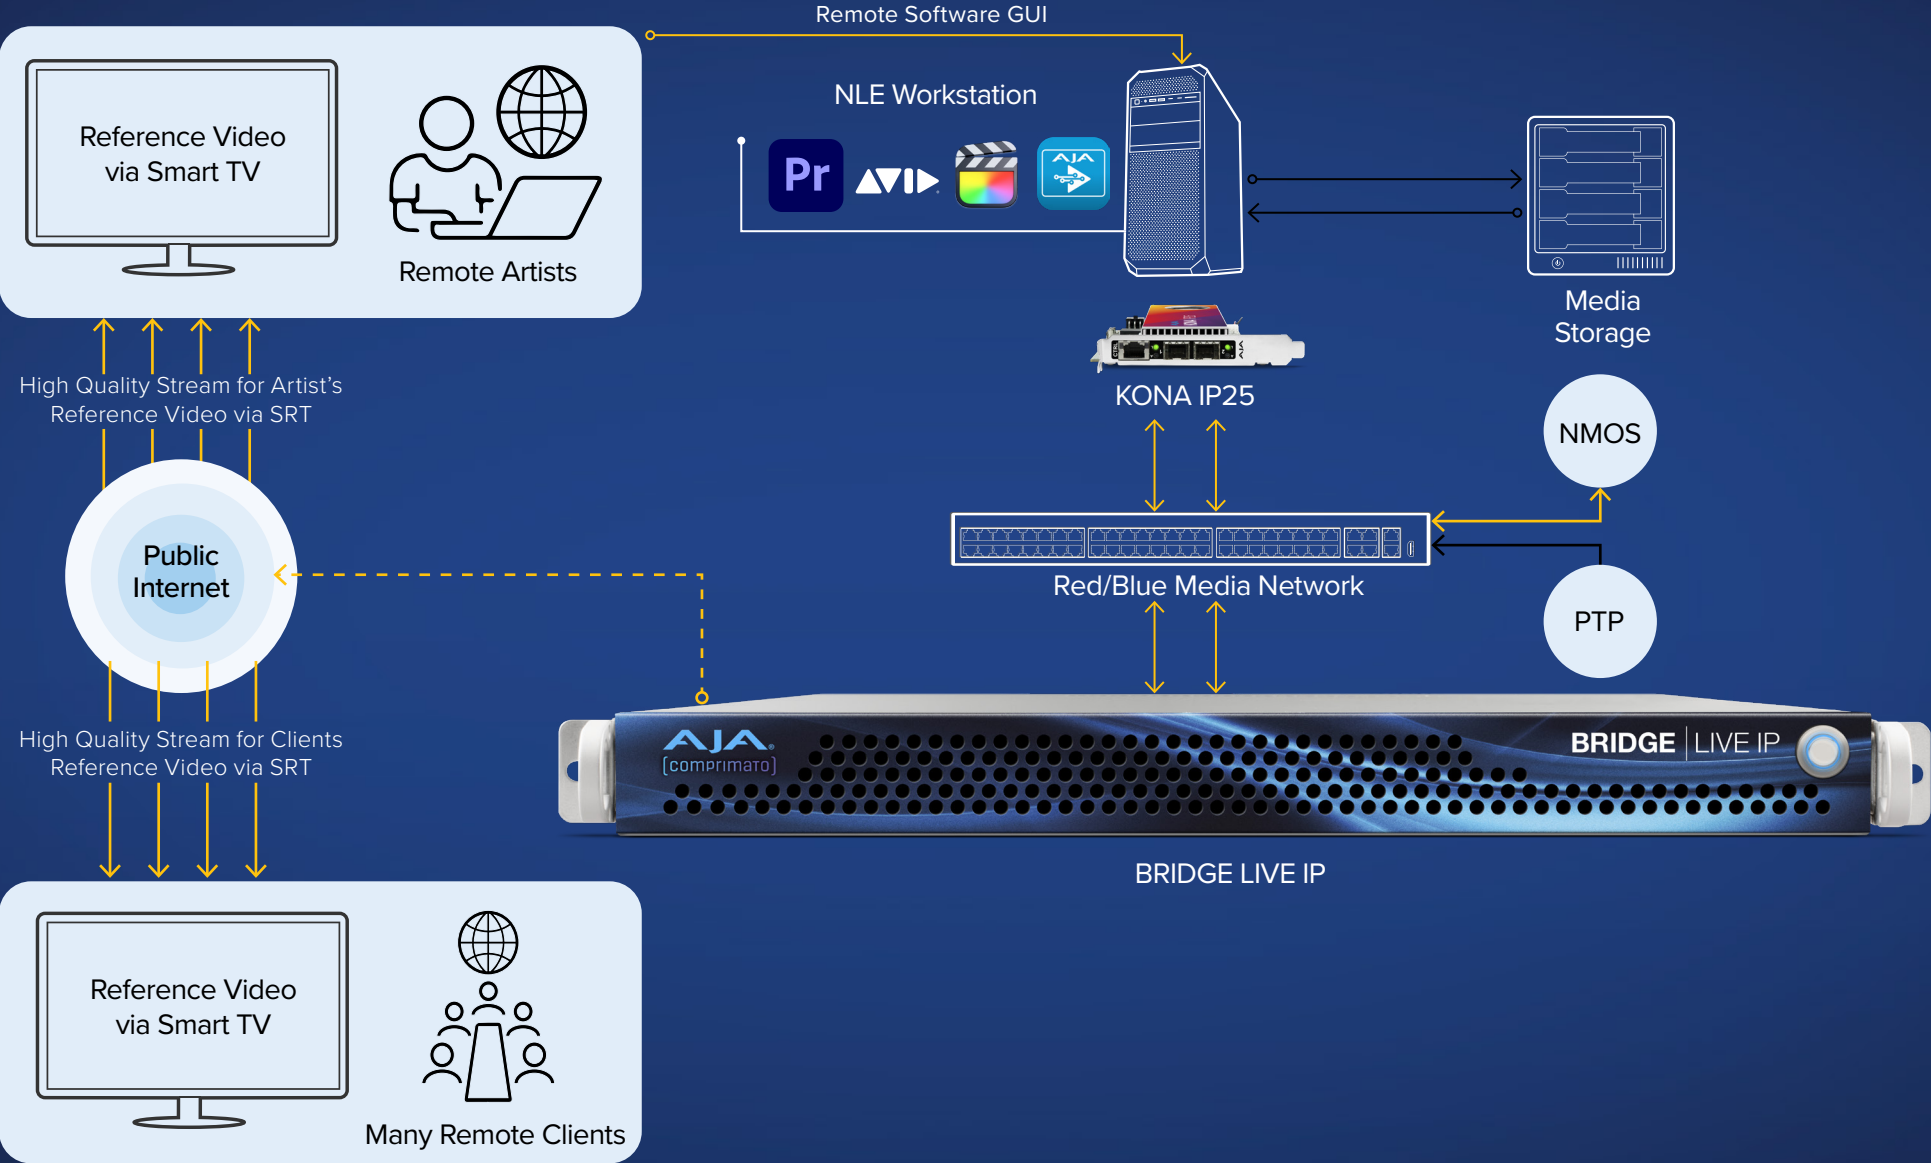

# BRIDGE | LIVE IP

BRIDGE LIVE IP for Facility Equipment HD Streaming to Creatives and Clients

Remote Reference Video for up to Simultaneous Creative Sessions Including Feeds for Both Artists and Clients