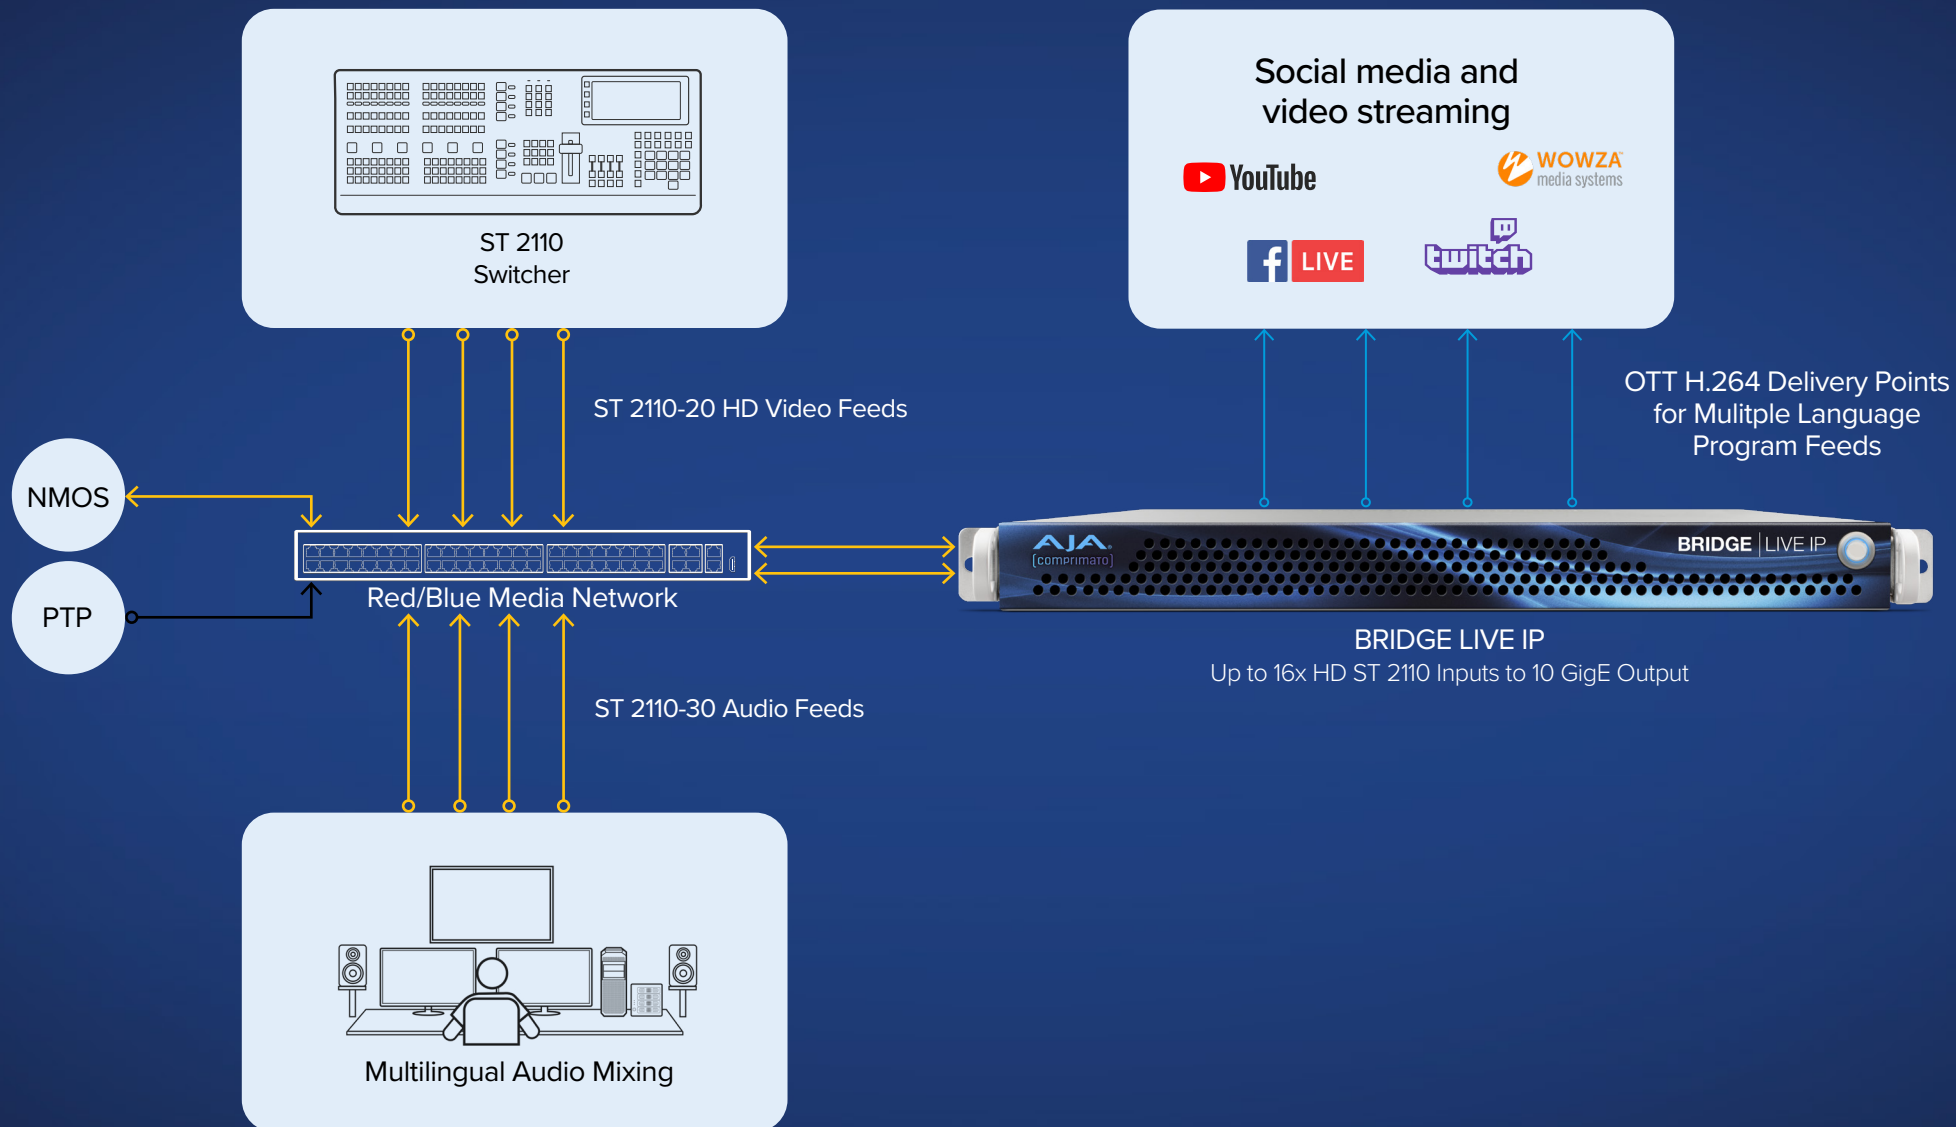

BRIDGE | LIVE IP

Up to 16x HD 2110 Encoding for Content Distribution