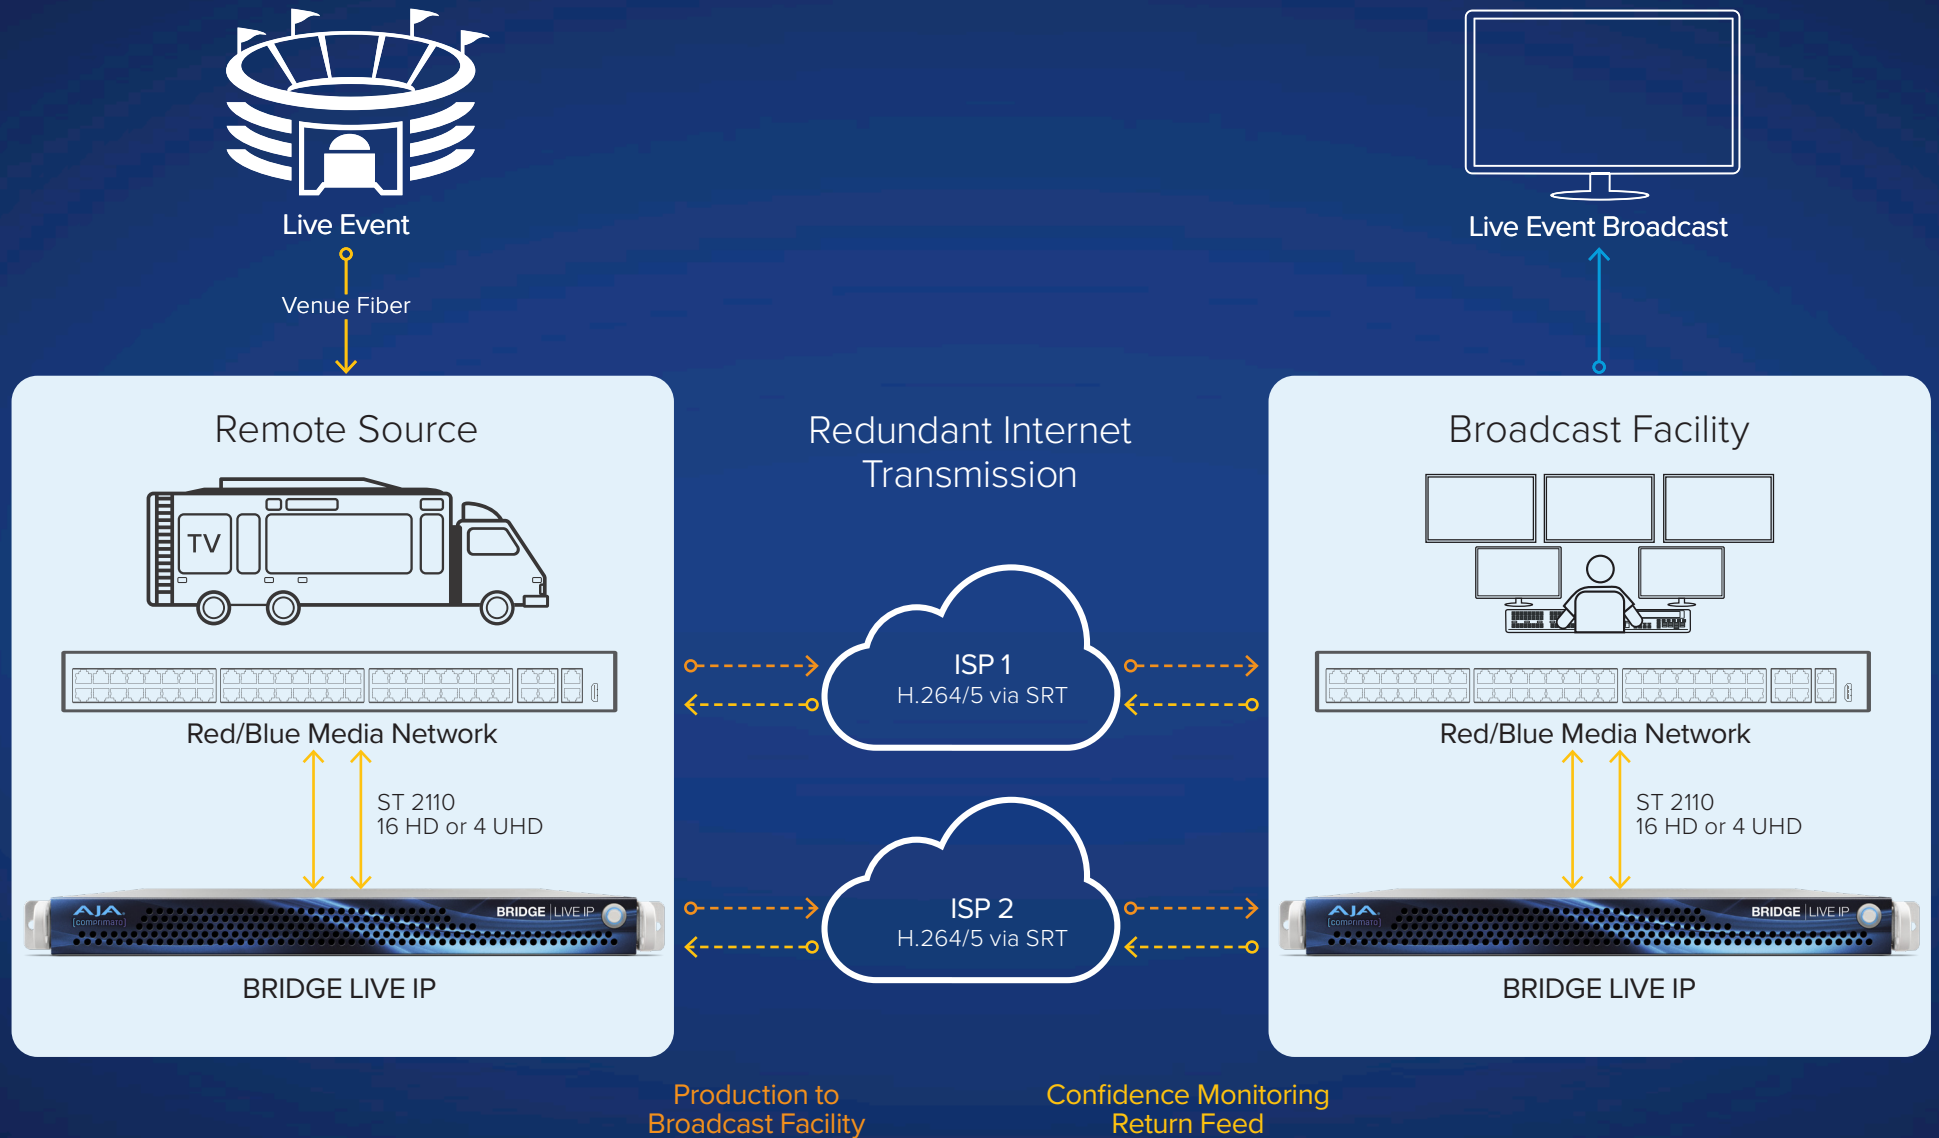

# BRIDGE | LIVE IP

## Live Broadcast Contribution Workflow with Path Redundancy