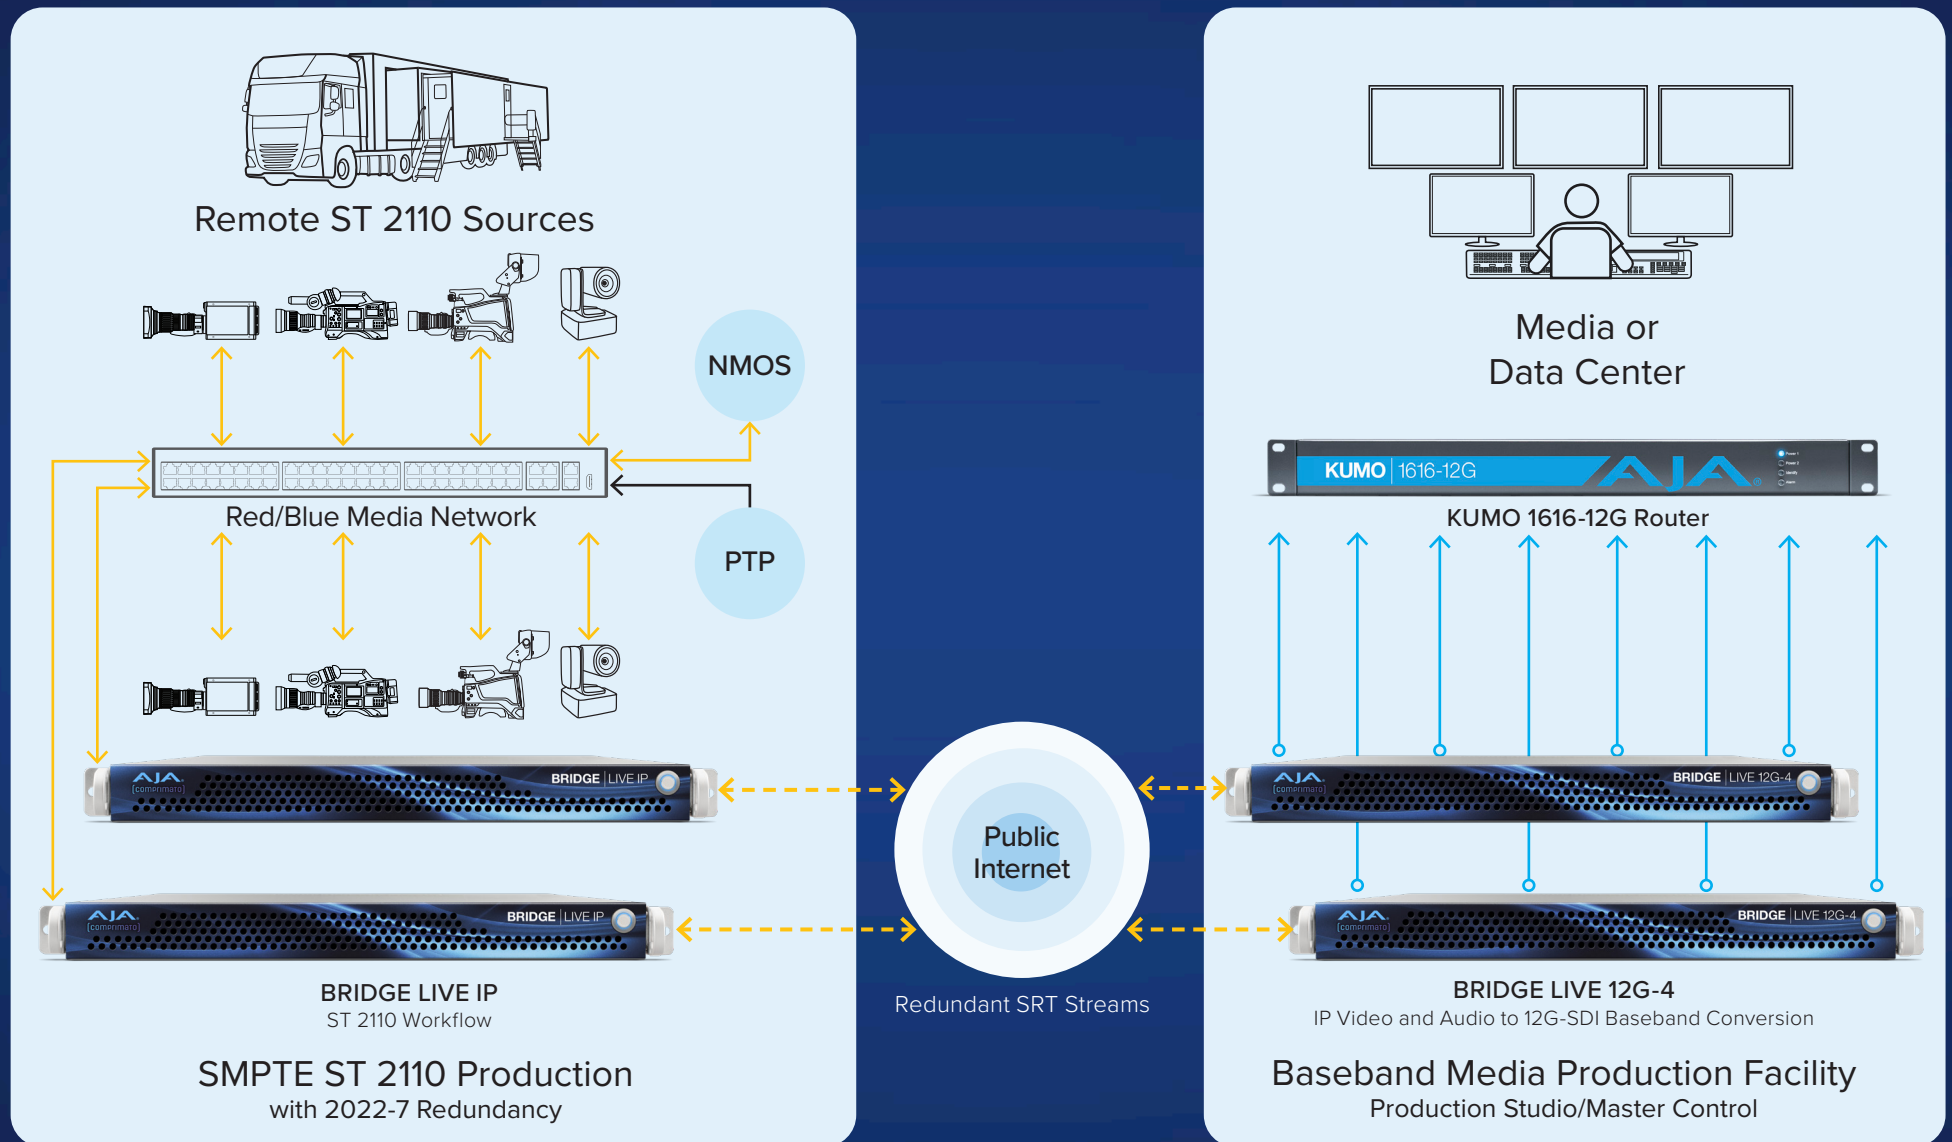

BRIDGE | LIVE IP

Many-to-Many UHD

UHD ST 2110 over the Internet to SDI