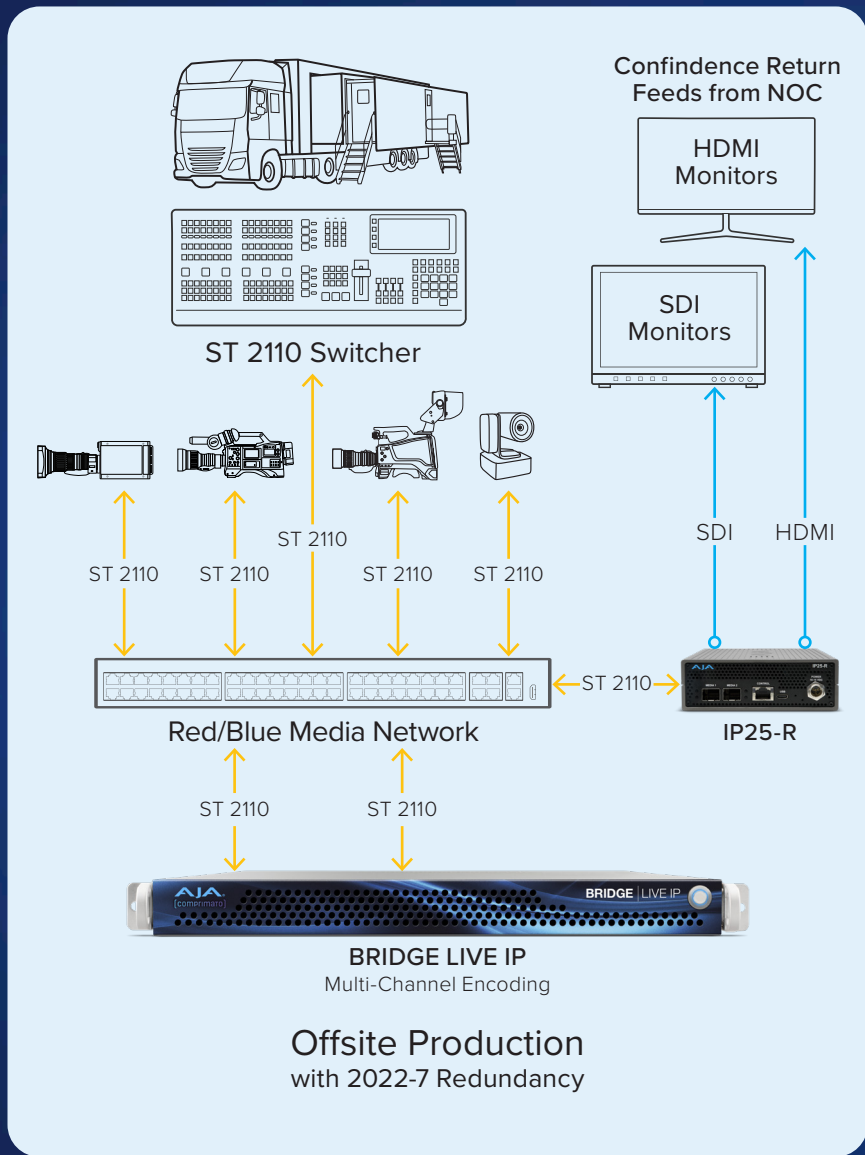

BRIDGE | LIVE IP

One to One 8x HD over the Internet