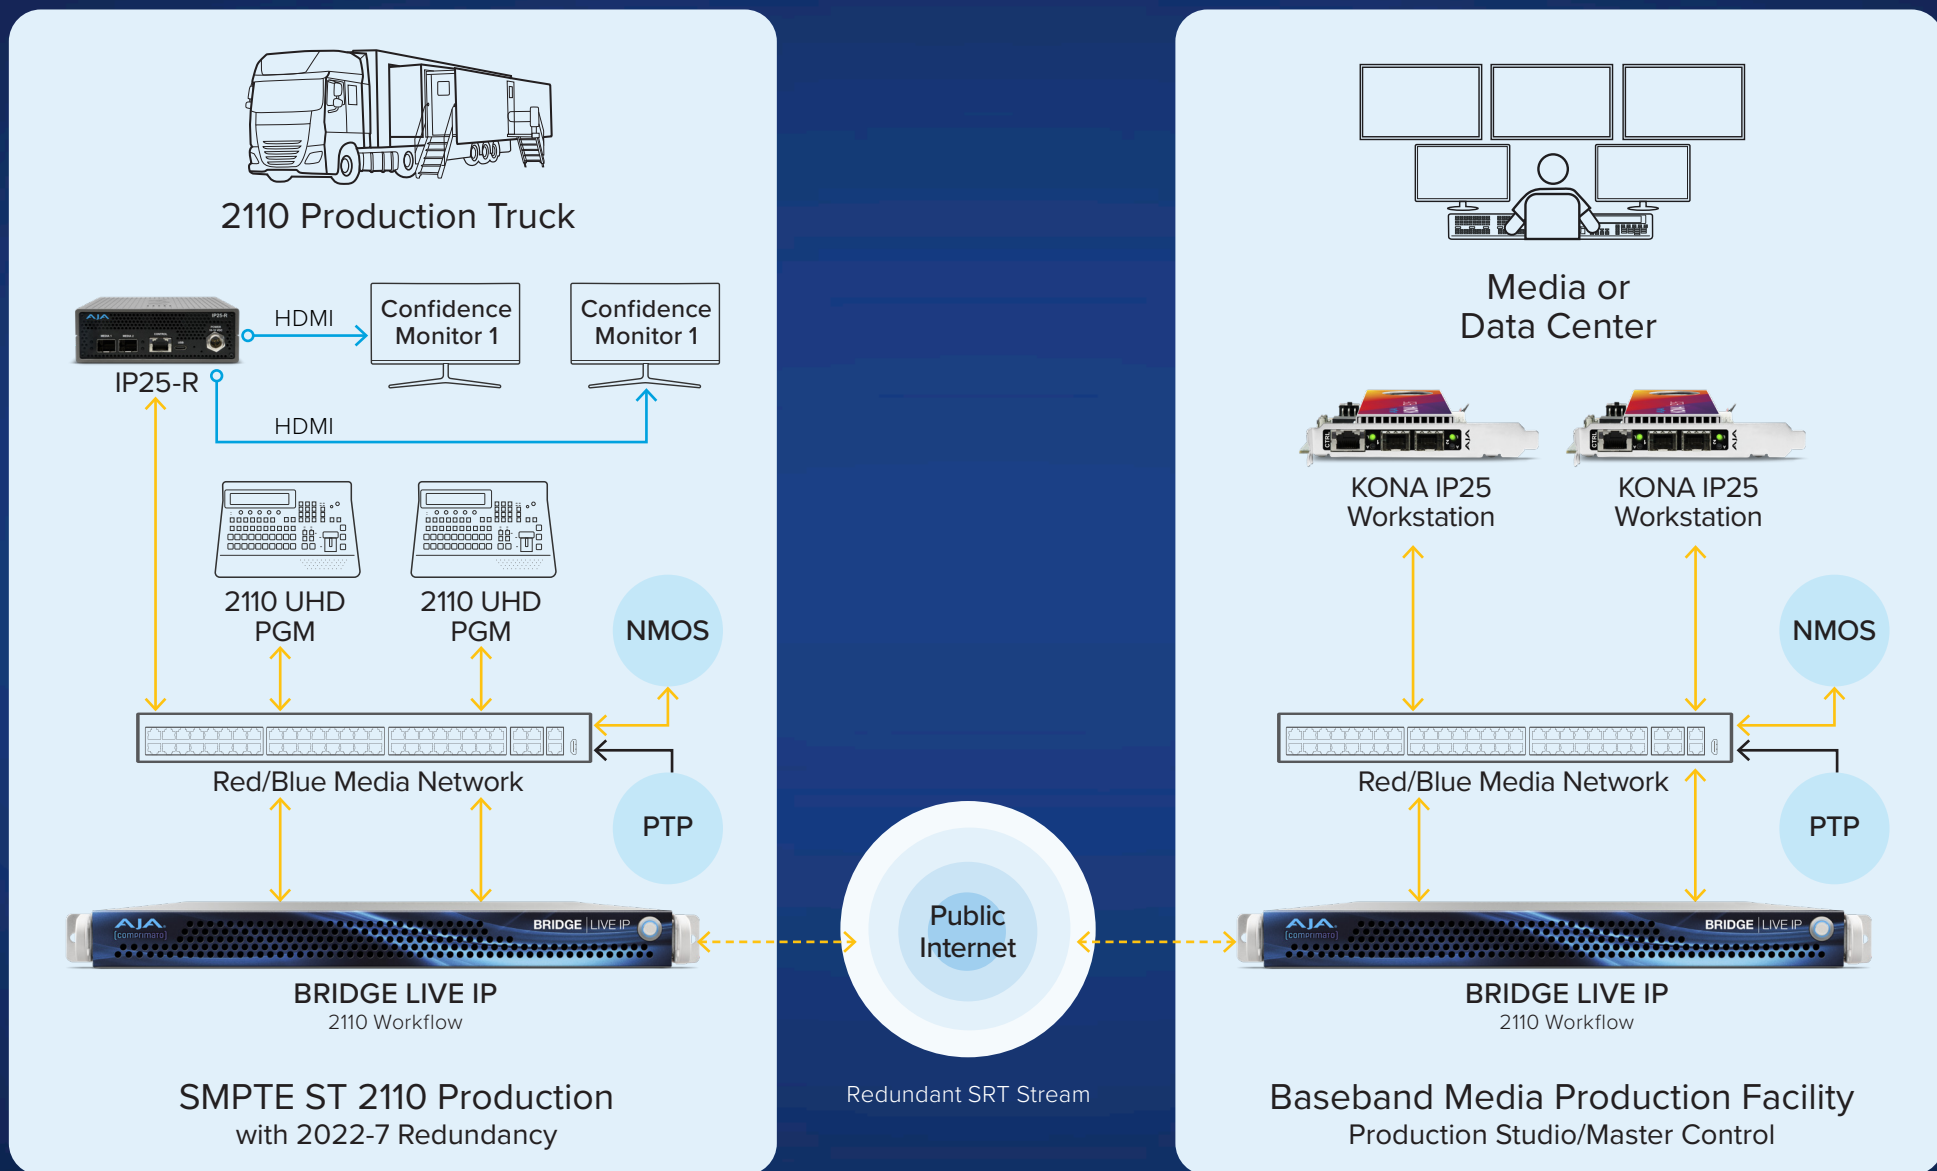

# BRIDGE | LIVE IP

## Synchronous Multi-system UHD ST 2110 over Internet