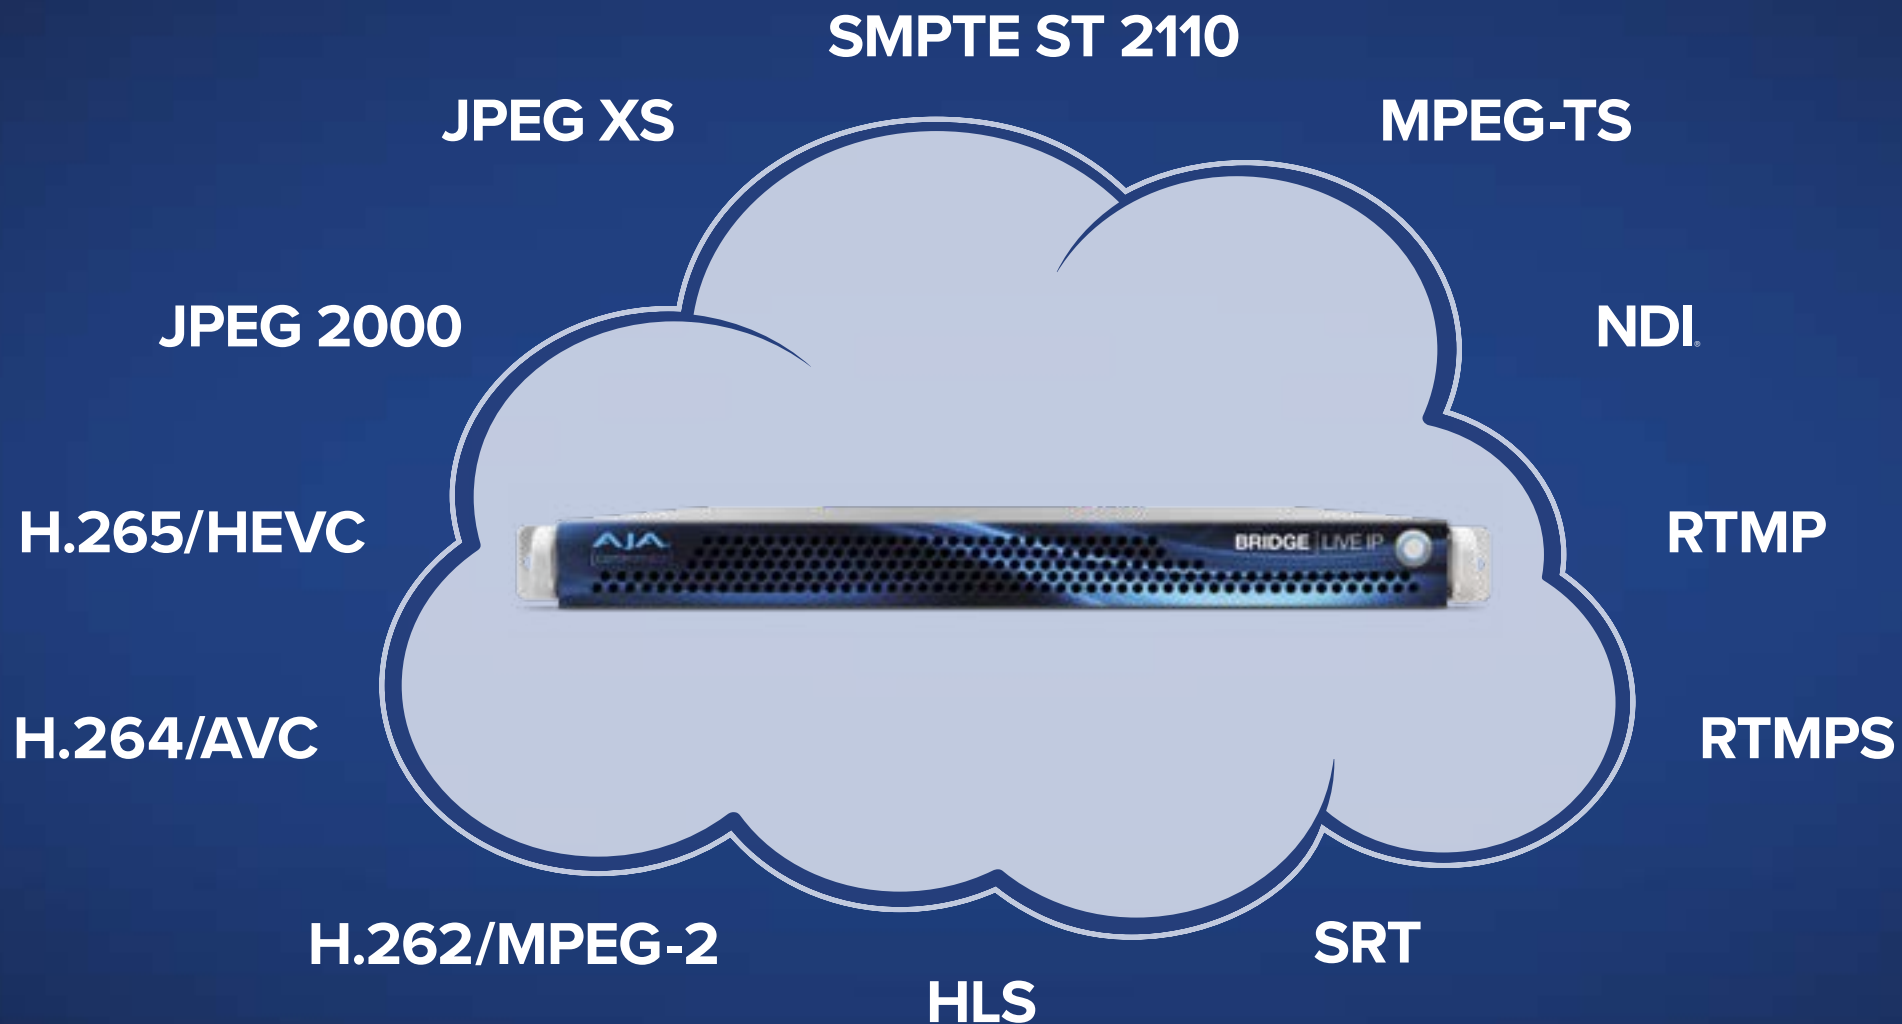

# BRIDGE | LIVE IP

BRIDGE LIVE IP I/O Overview