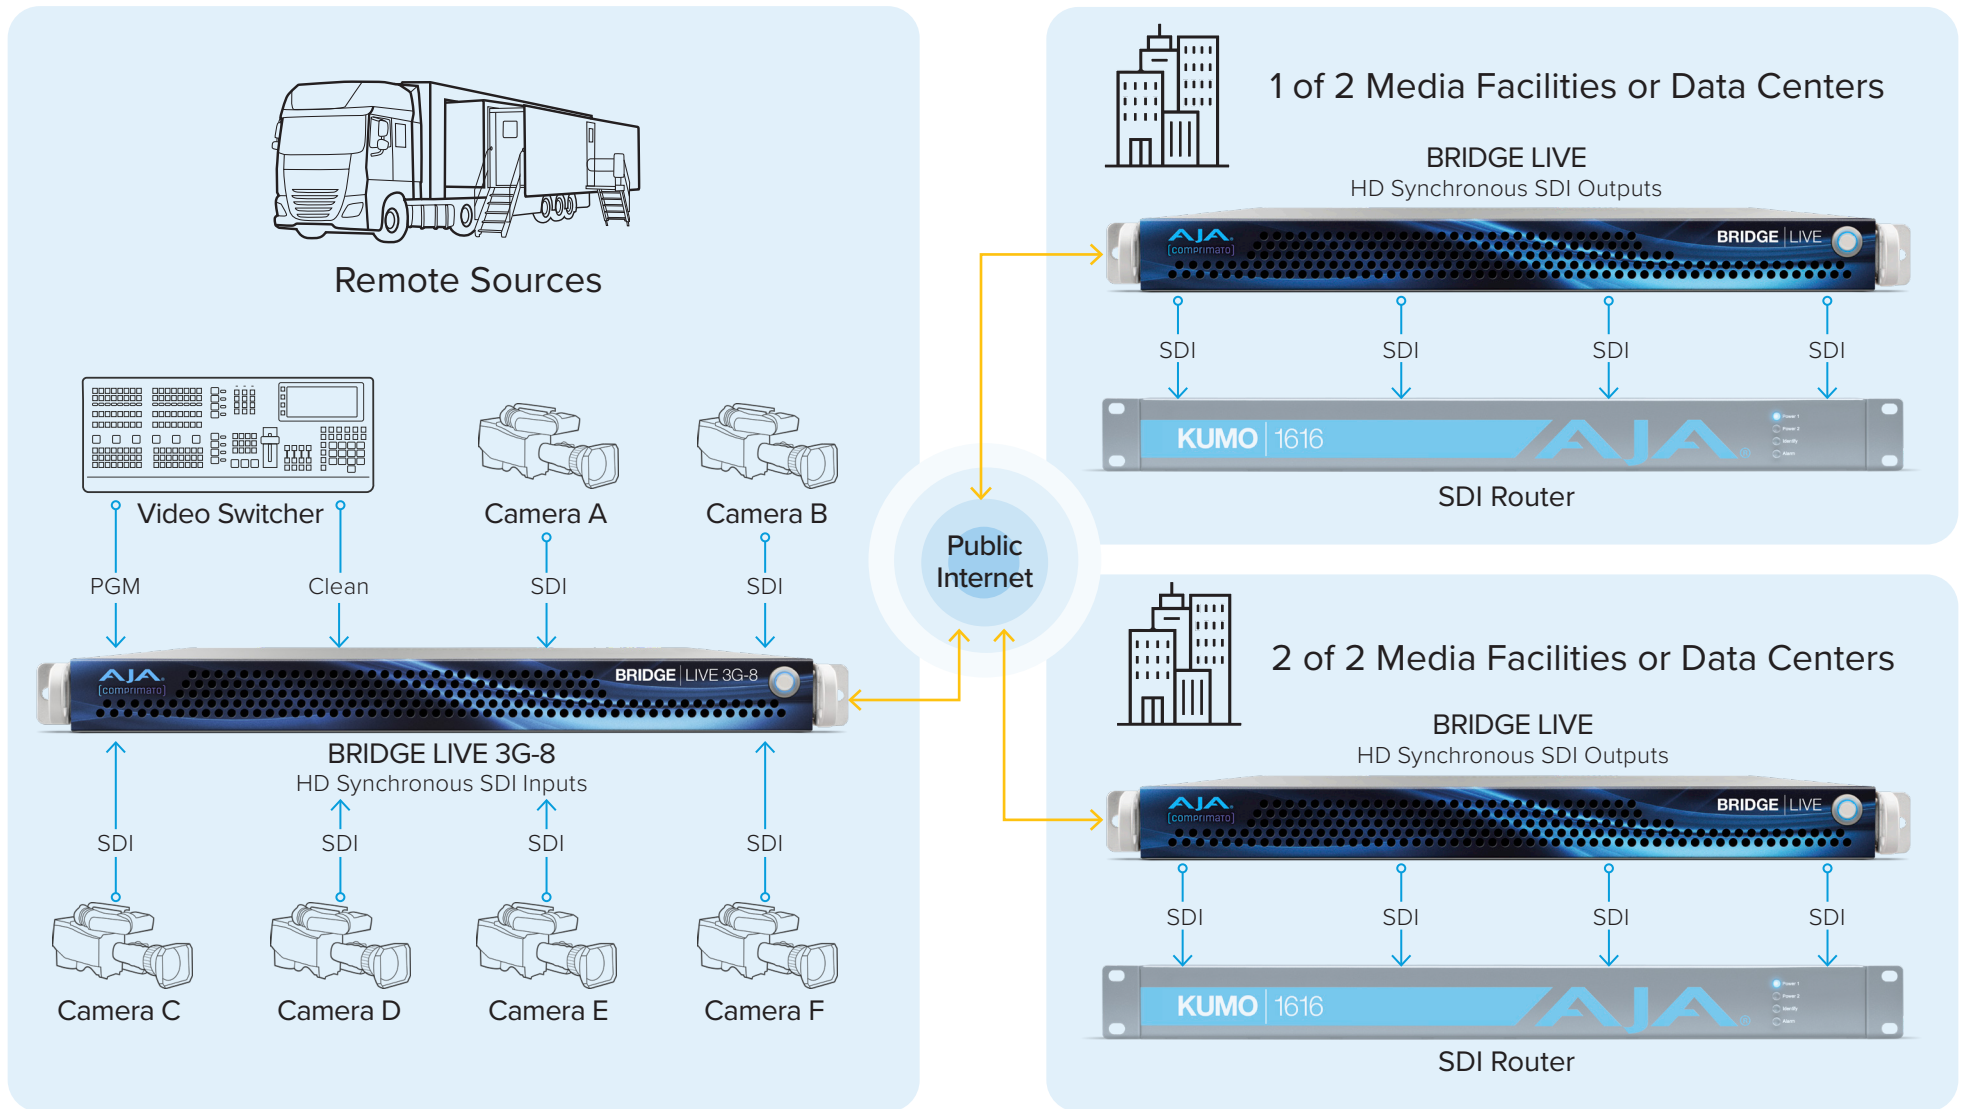

BRIDGE | LIVE Family

One-to-Many HD

Synchronous Multi-System Transport HD x8