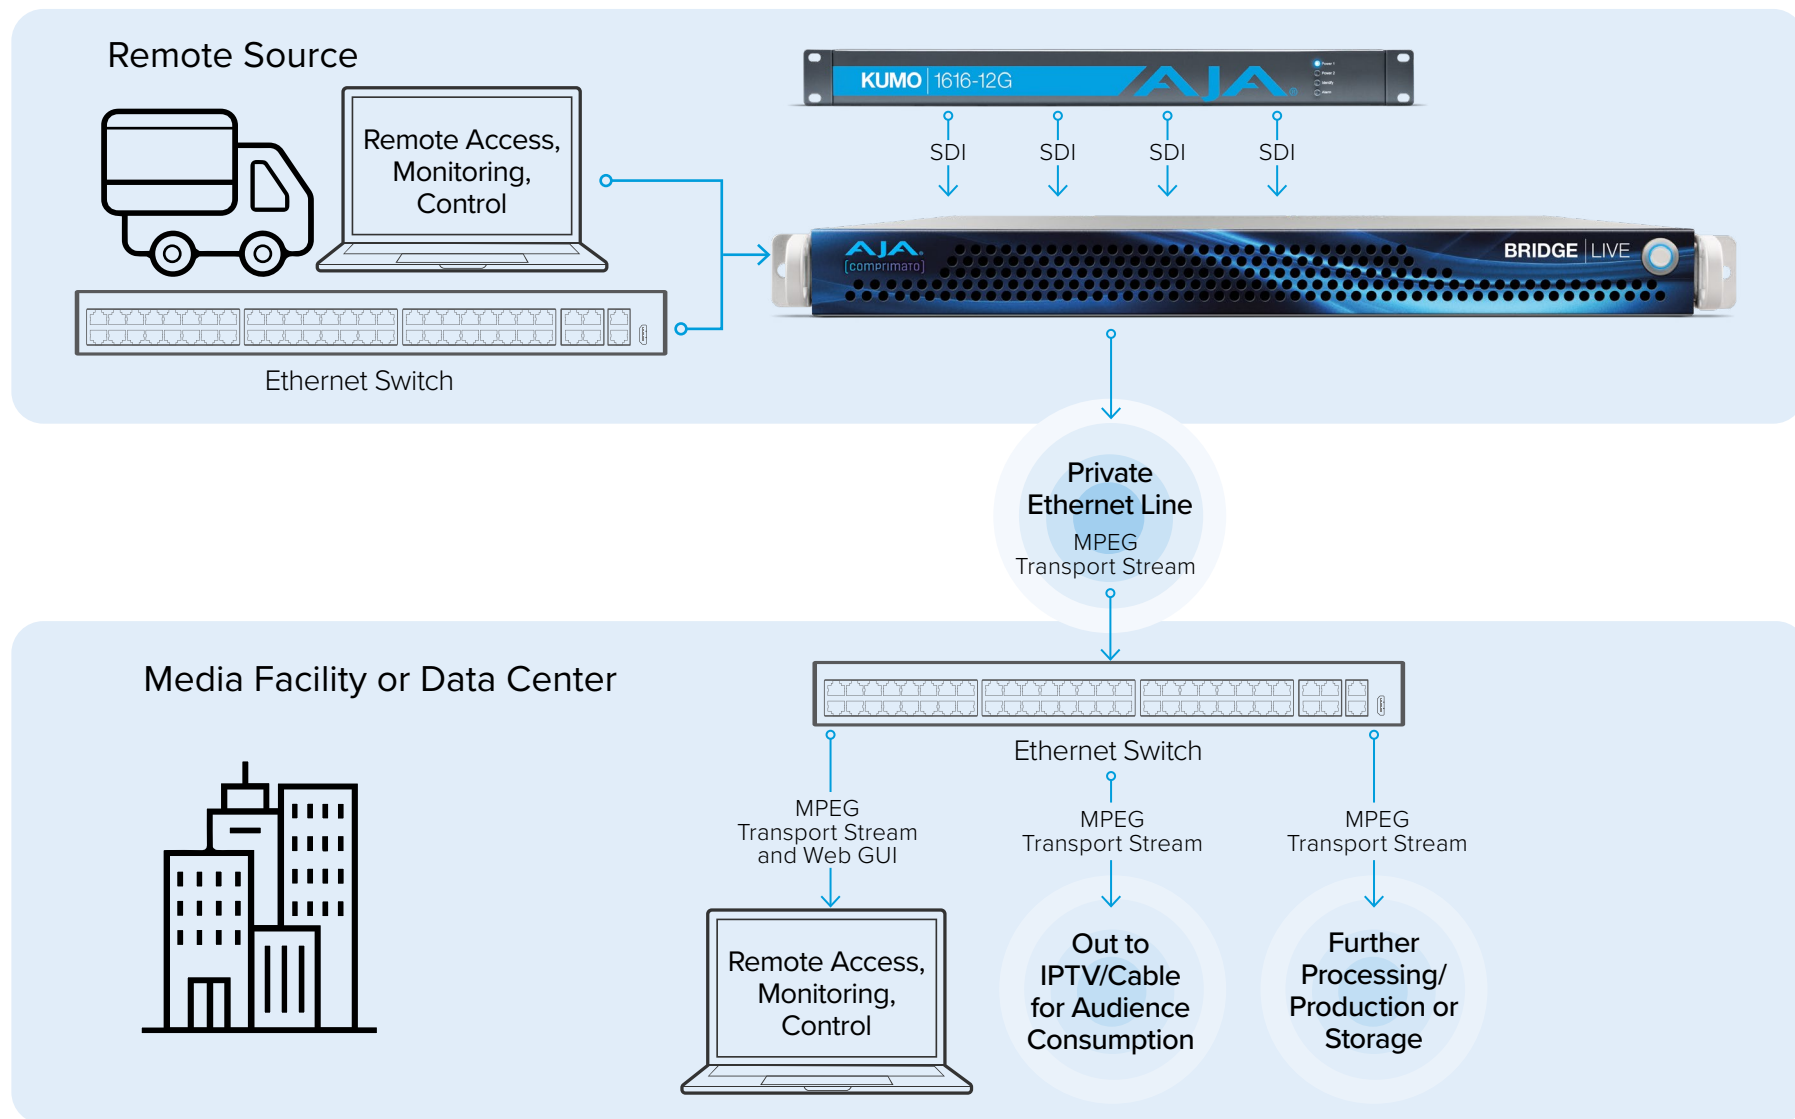

BRIDGE | LIVE

Live Production Encoding for Telco, IPTV and Cable