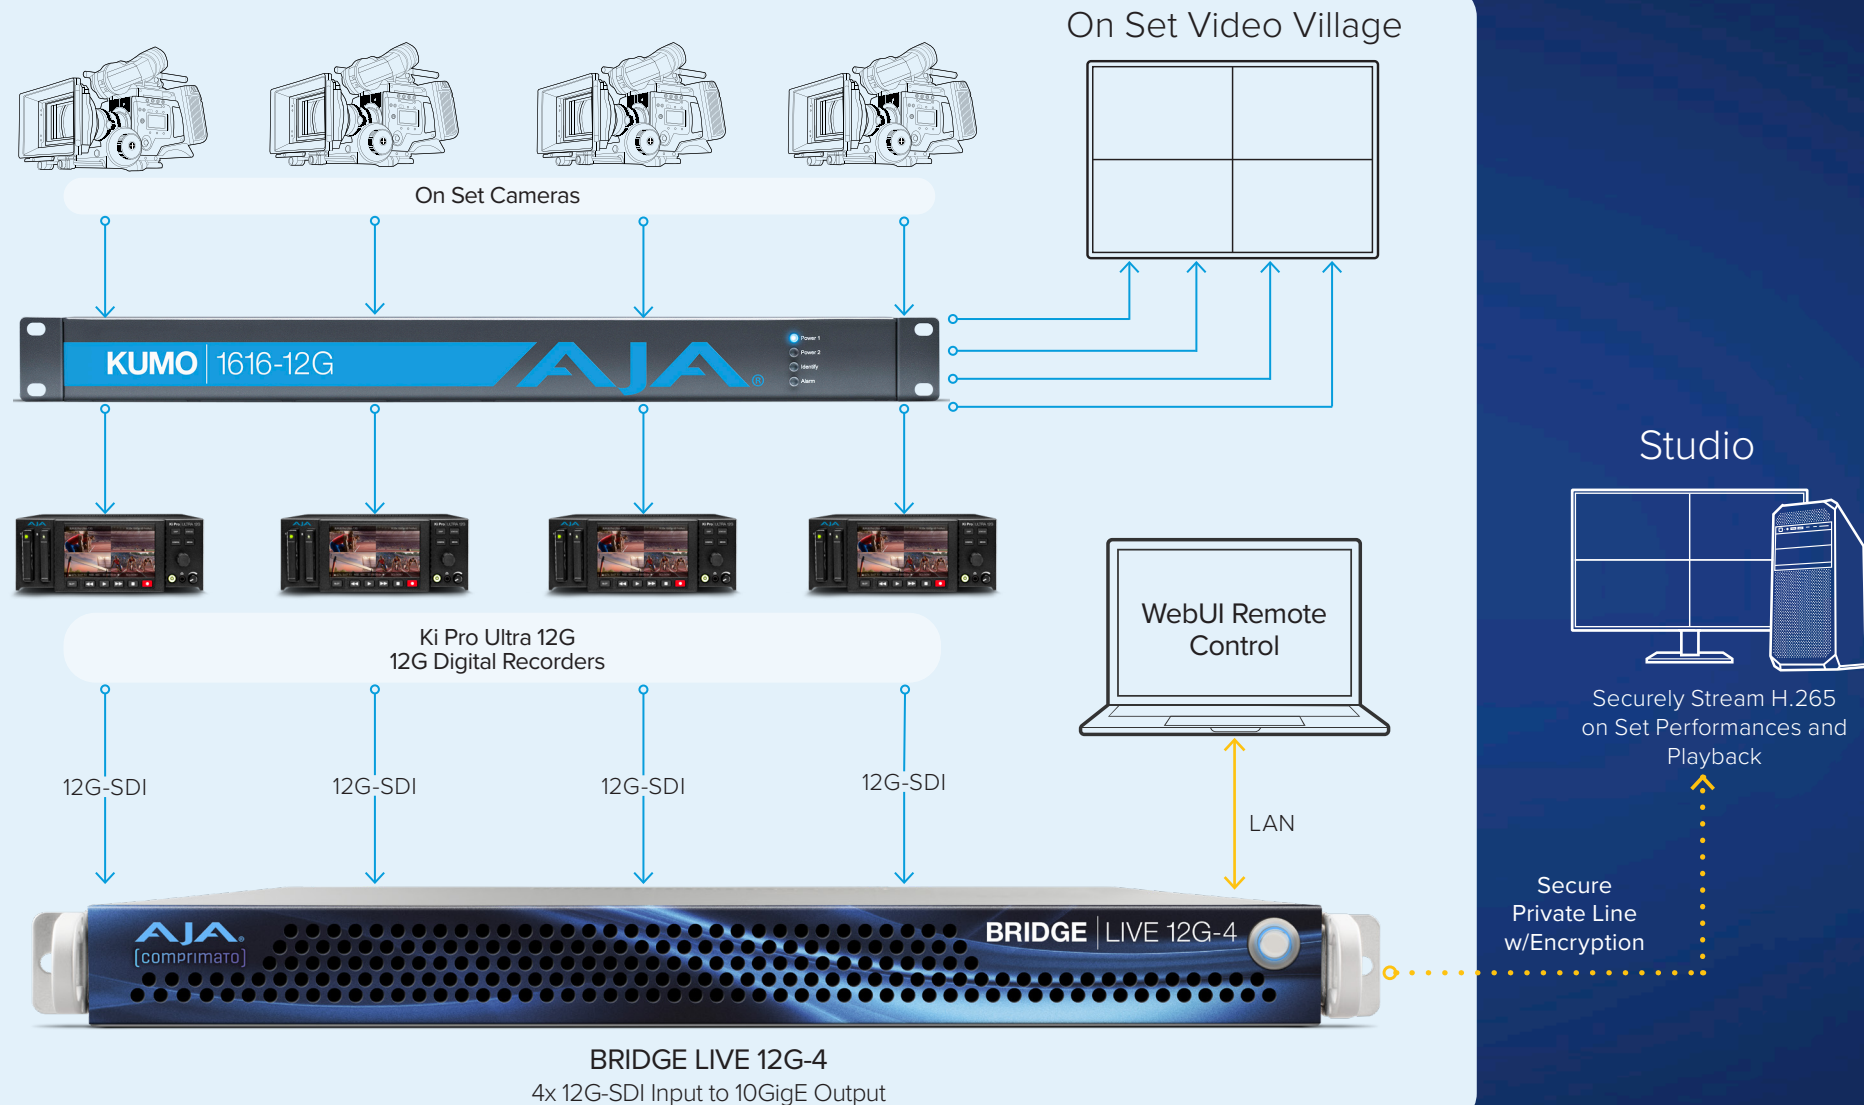

# BRIDGE | LIVE 12G-4

## Encoding for Remote Production UHD to H.265