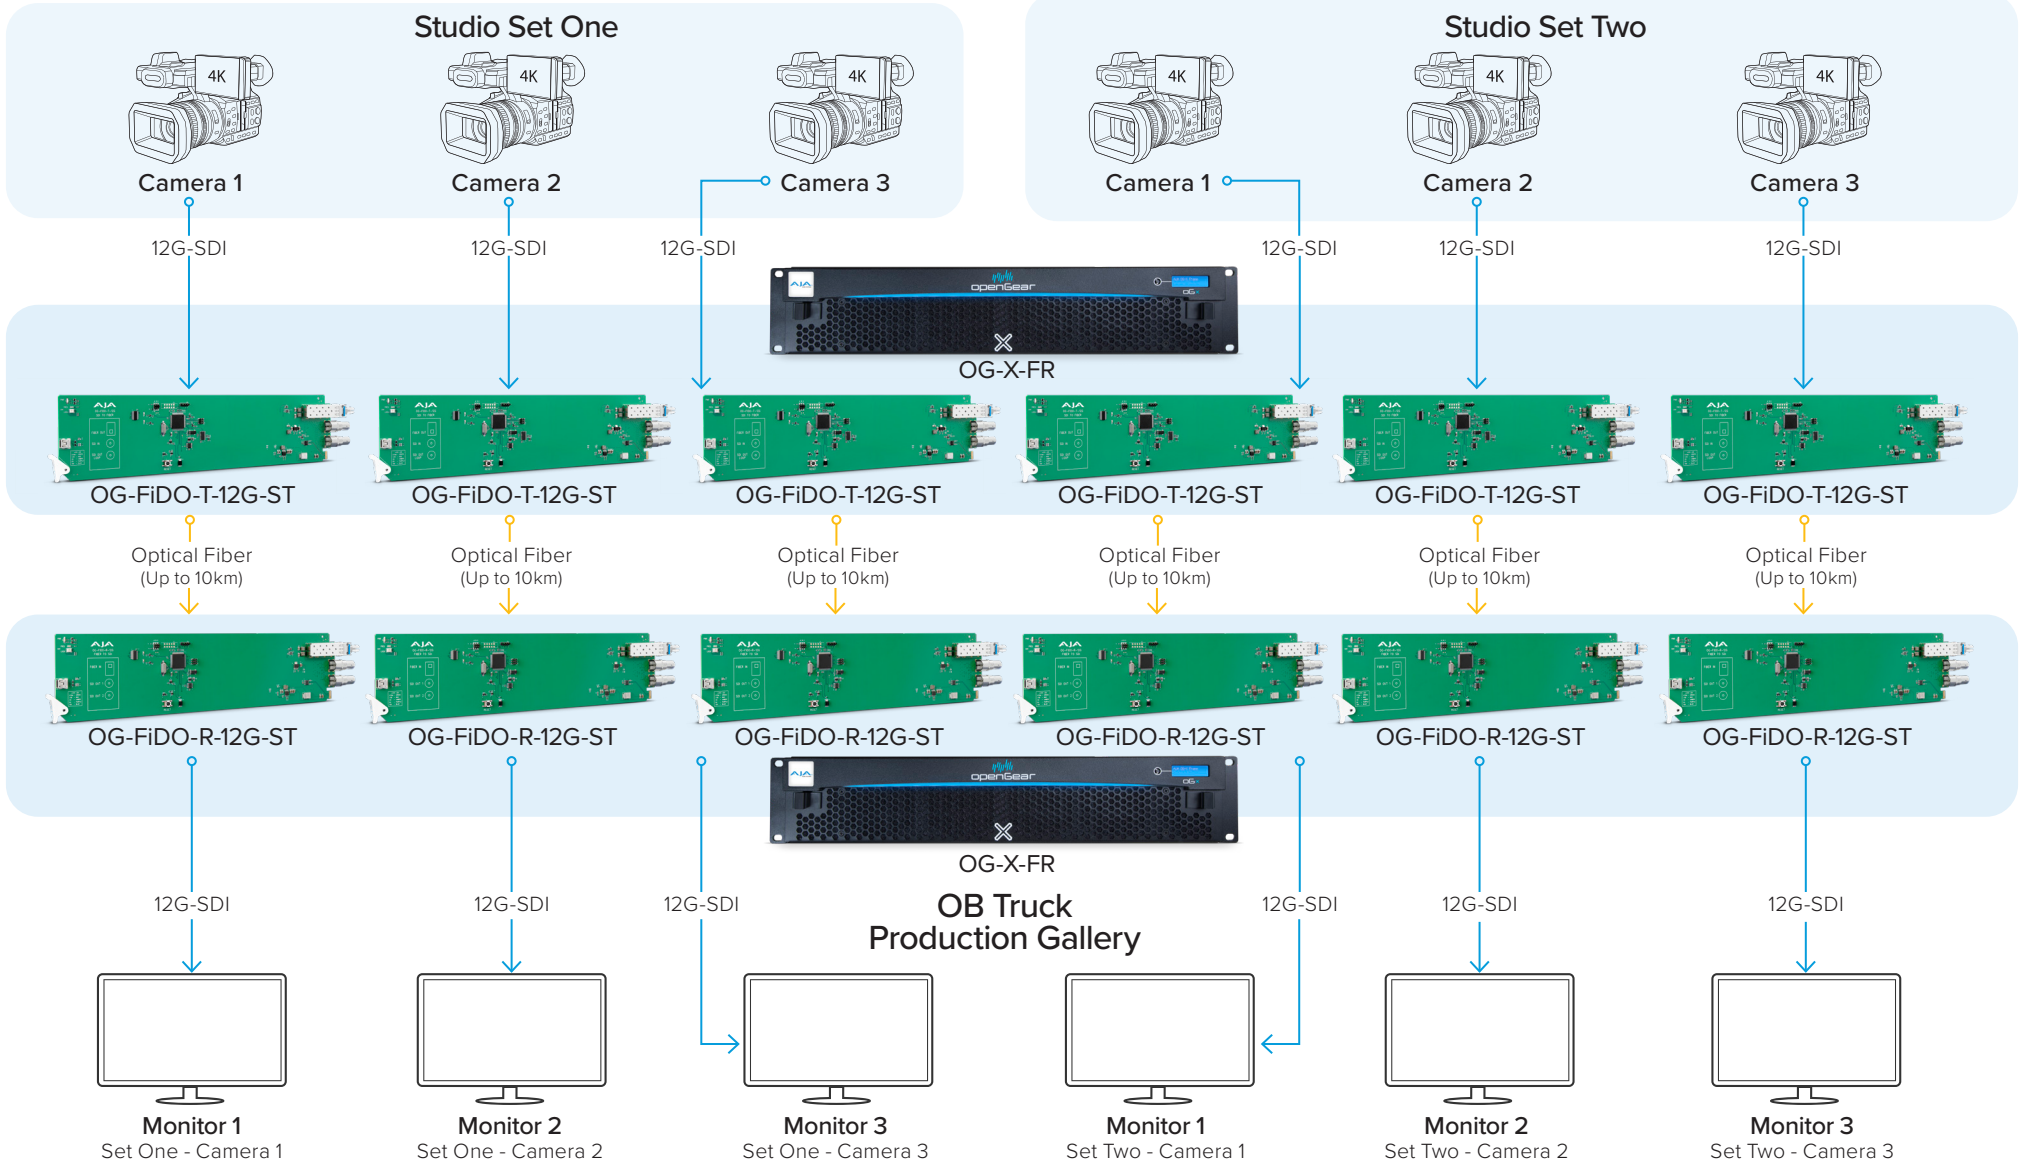

openGear | OG-FiDO-T-12G-ST

Signal Flow